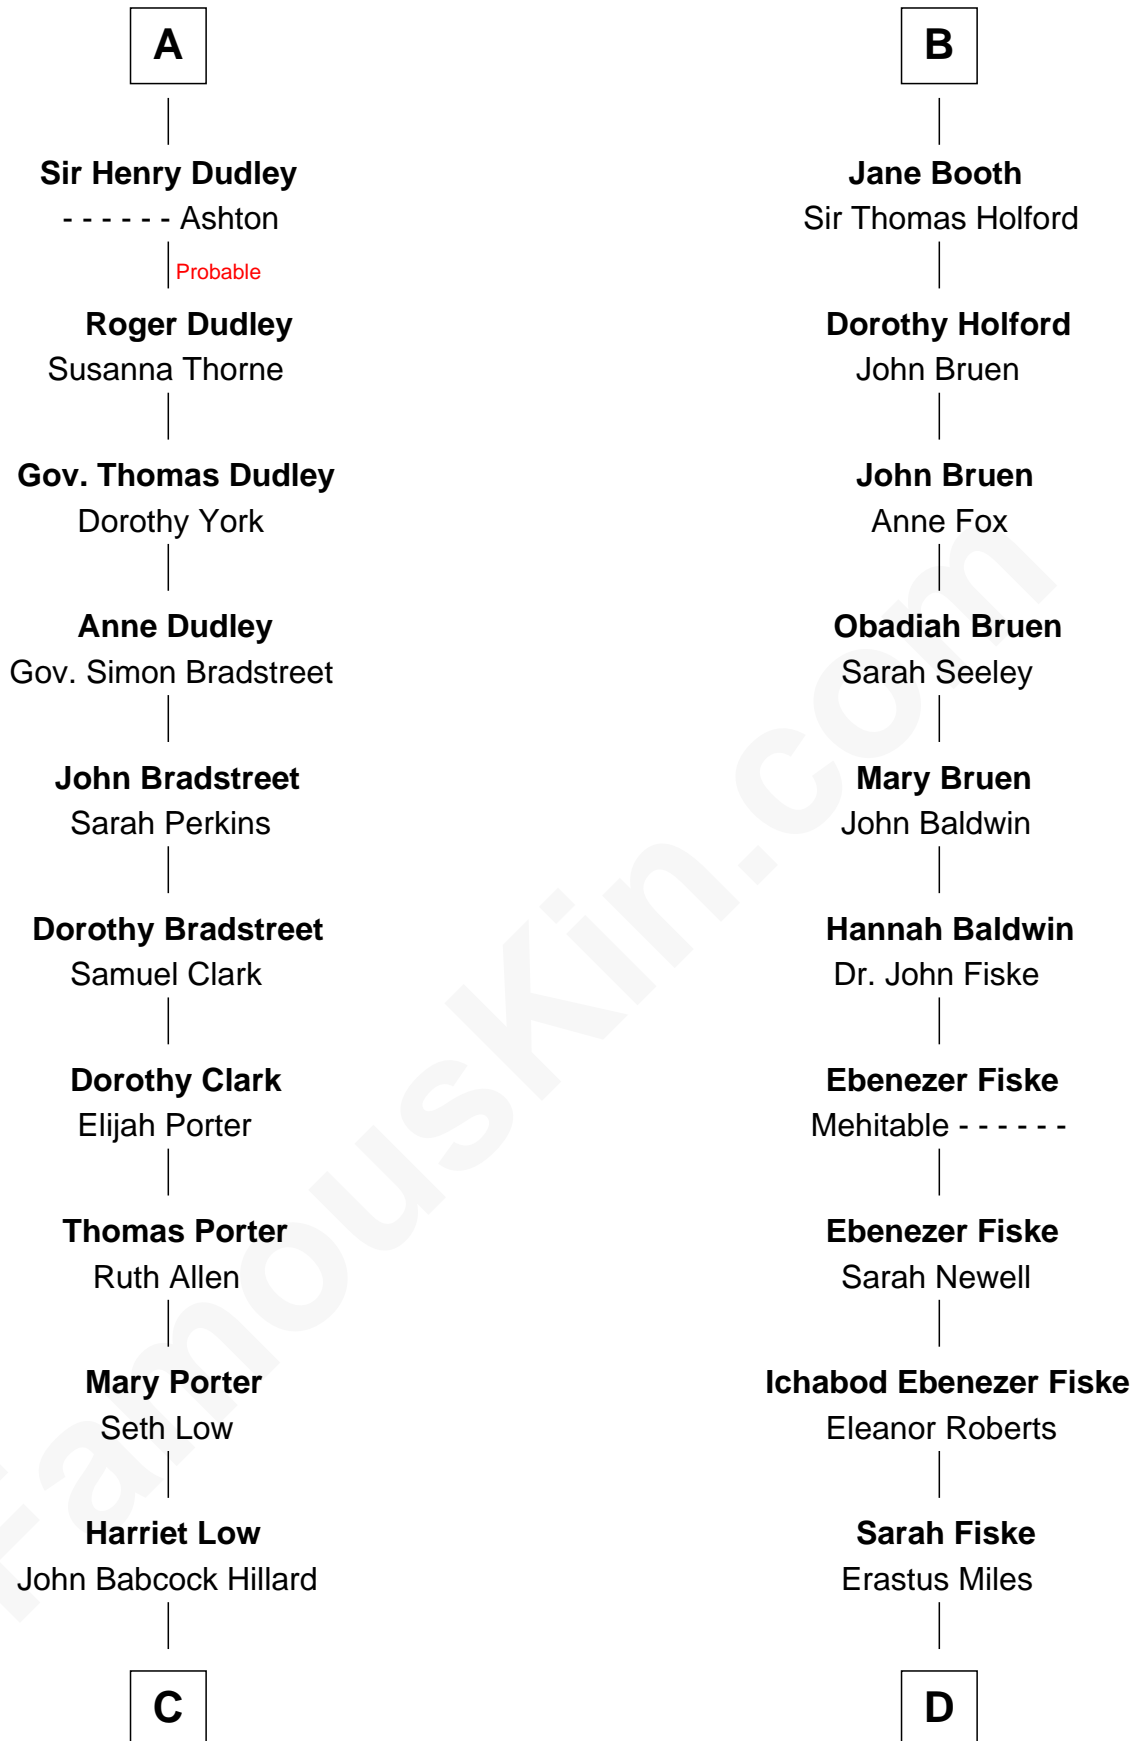

FamousKin.com Relationship Chart of

Bill Weld

68th Governor of Massachusetts

20th cousin of

Christian Herter

59th Governor of Massachusetts

C

Harriet Hillard
William Augustus White

Margaret Low White
Francis Minot Weld

David Weld
Mary Blake Nichols

Bill Weld
68th Governor of Massachusetts

D

Archibald Miles
Mary Treese

Mary Miles
Christian Herter

Albert Herter
Adele McGinnis

Christian Herter
59th Governor of Massachusetts