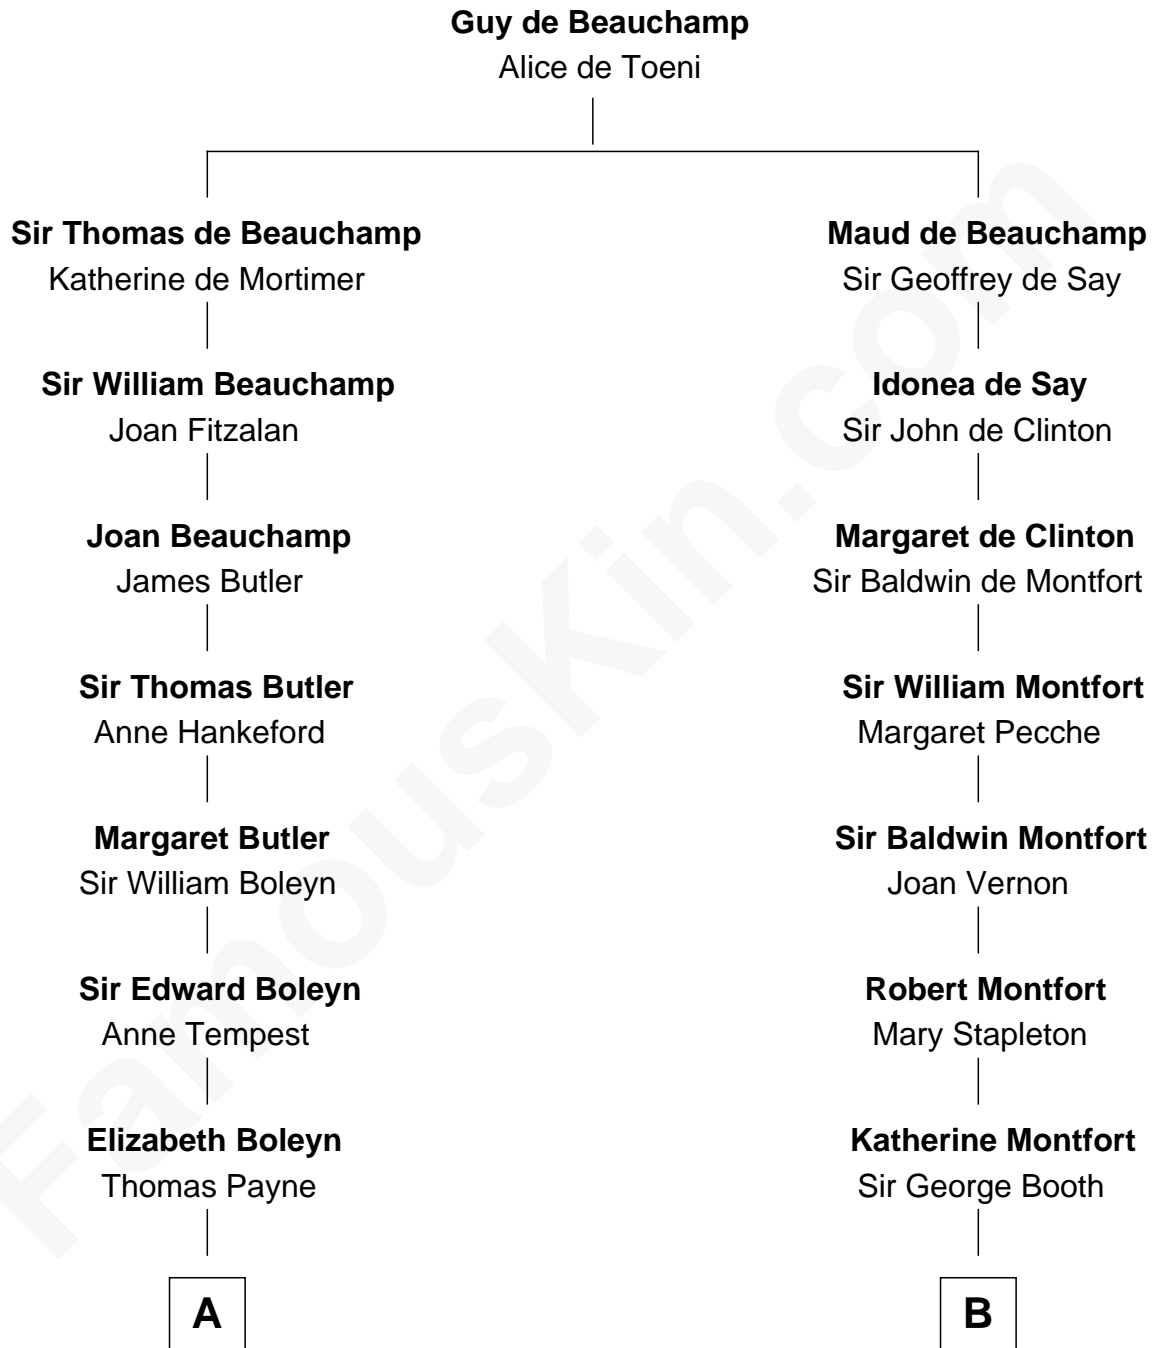

FamousKin.com

Relationship Chart of

Bill Weld

68th Governor of Massachusetts

20th cousin 1 time removed of

Christian Herter

59th Governor of Massachusetts

C

John Gelston Floyd

Julia Floyd DuBois

Cornelia DuBois Floyd

John Treadwell Nichols

Mary Blake Nichols

David Weld

Bill Weld

68th Governor of Massachusetts