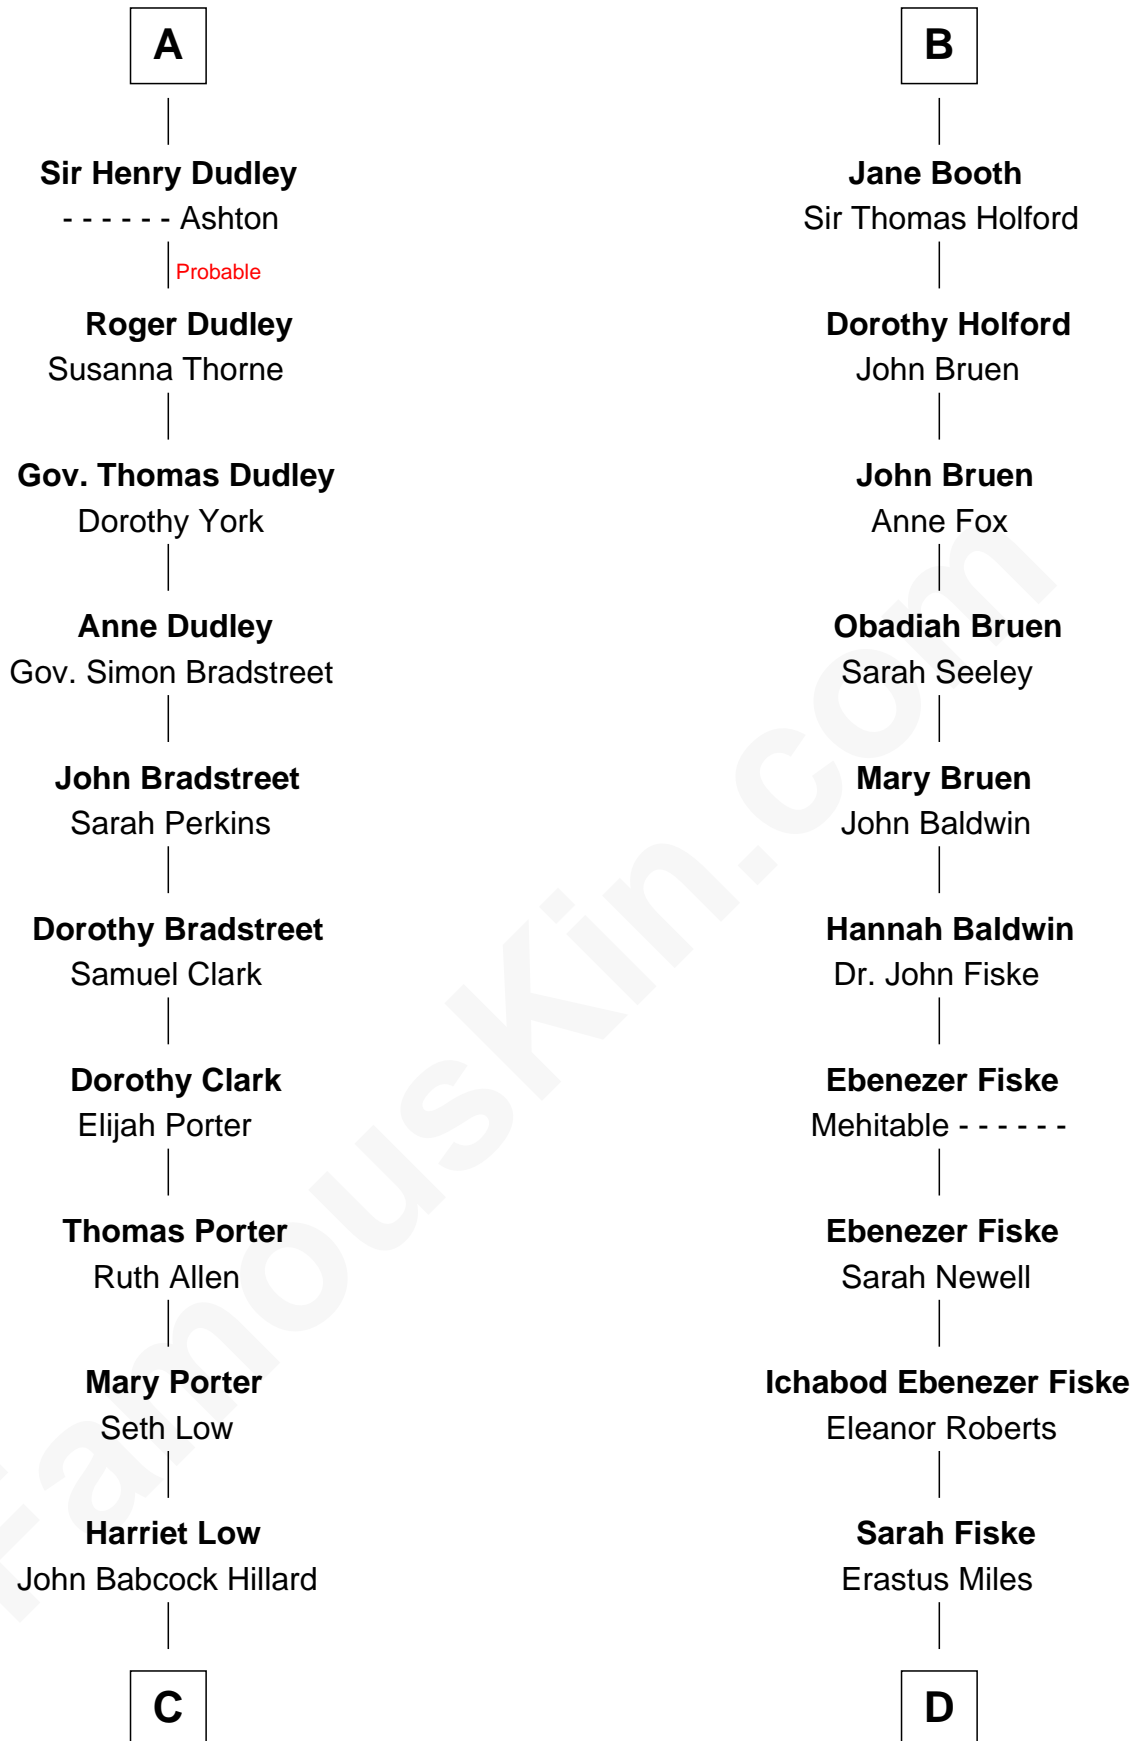

FamousKin.com Relationship Chart of

Bill Weld

68th Governor of Massachusetts

20th cousin of

Christian Herter

59th Governor of Massachusetts

Sir Robert de Holland

Maude la Zouche

C

Harriet Hillard
William Augustus White

Margaret Low White
Francis Minot Weld

David Weld
Mary Blake Nichols

Bill Weld
68th Governor of Massachusetts

D

Archibald Miles
Mary Treese

Mary Miles
Christian Herter