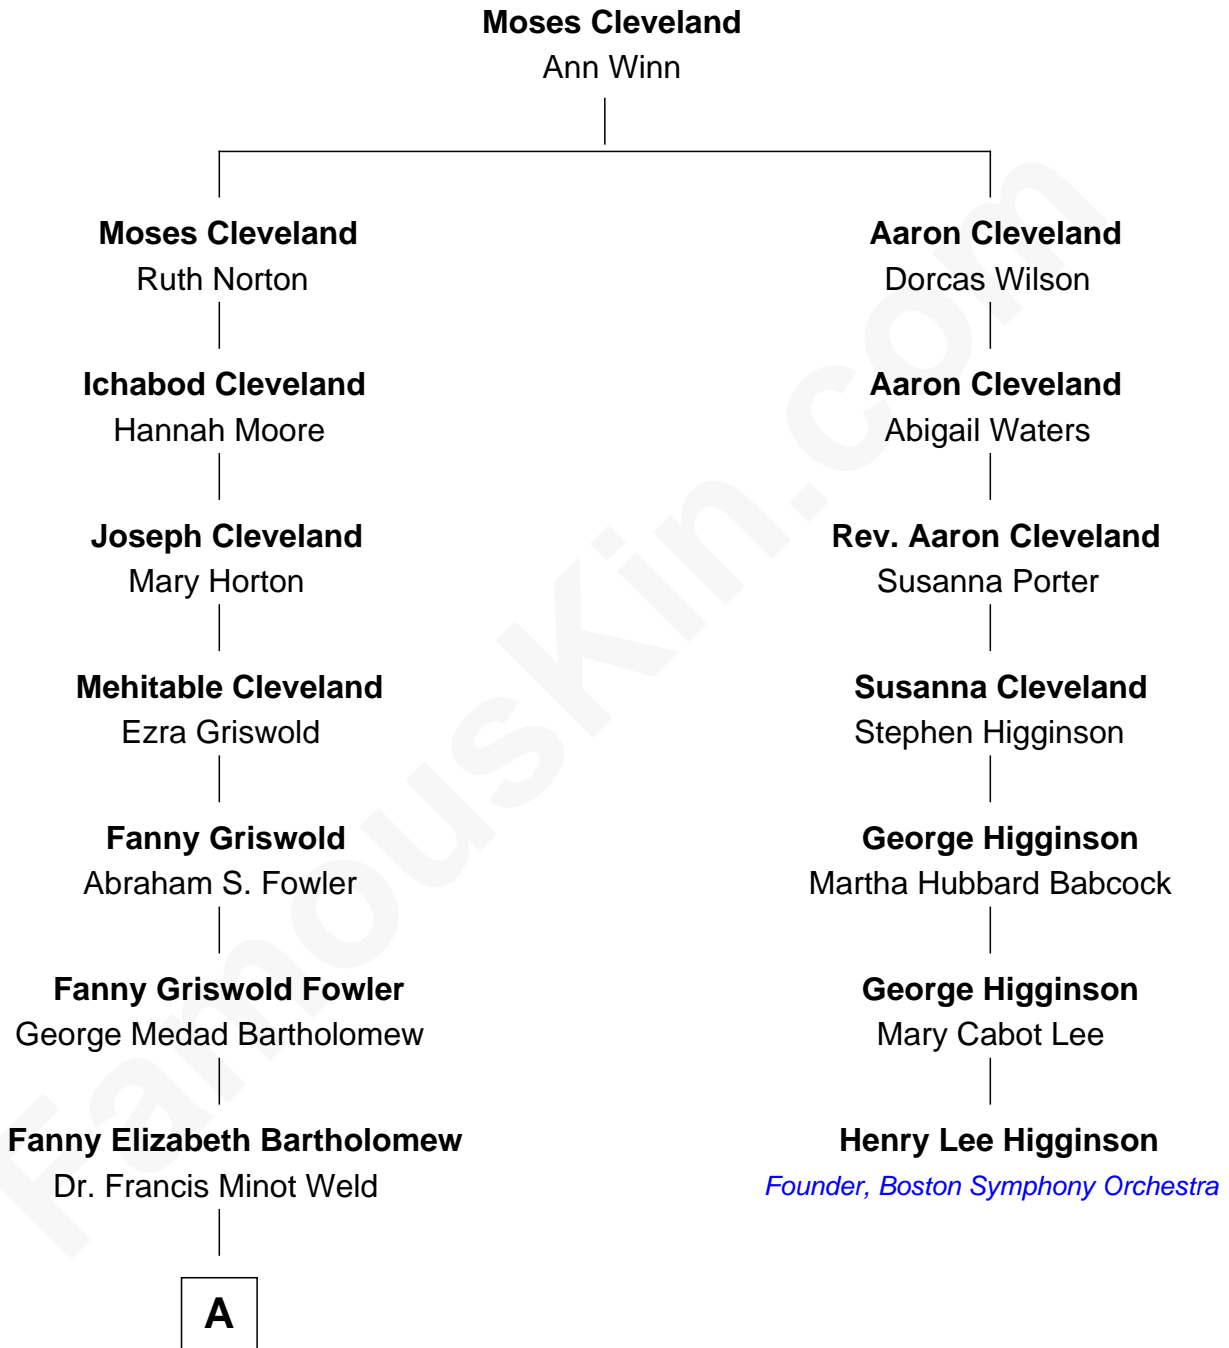

# FamousKin.com Relationship Chart of

**Bill Weld**

*68th Governor of Massachusetts*

**6th cousin 3 times removed of**

**Henry Lee Higginson**

*Founder of the Boston Symphony Orchestra*

**A**

—  
**Francis Minot Weld**  
Margaret Low White

—  
**David Weld**  
Mary Blake Nichols

—  
**Bill Weld**  
*68th Governor of Massachusetts*

FamousKin.com