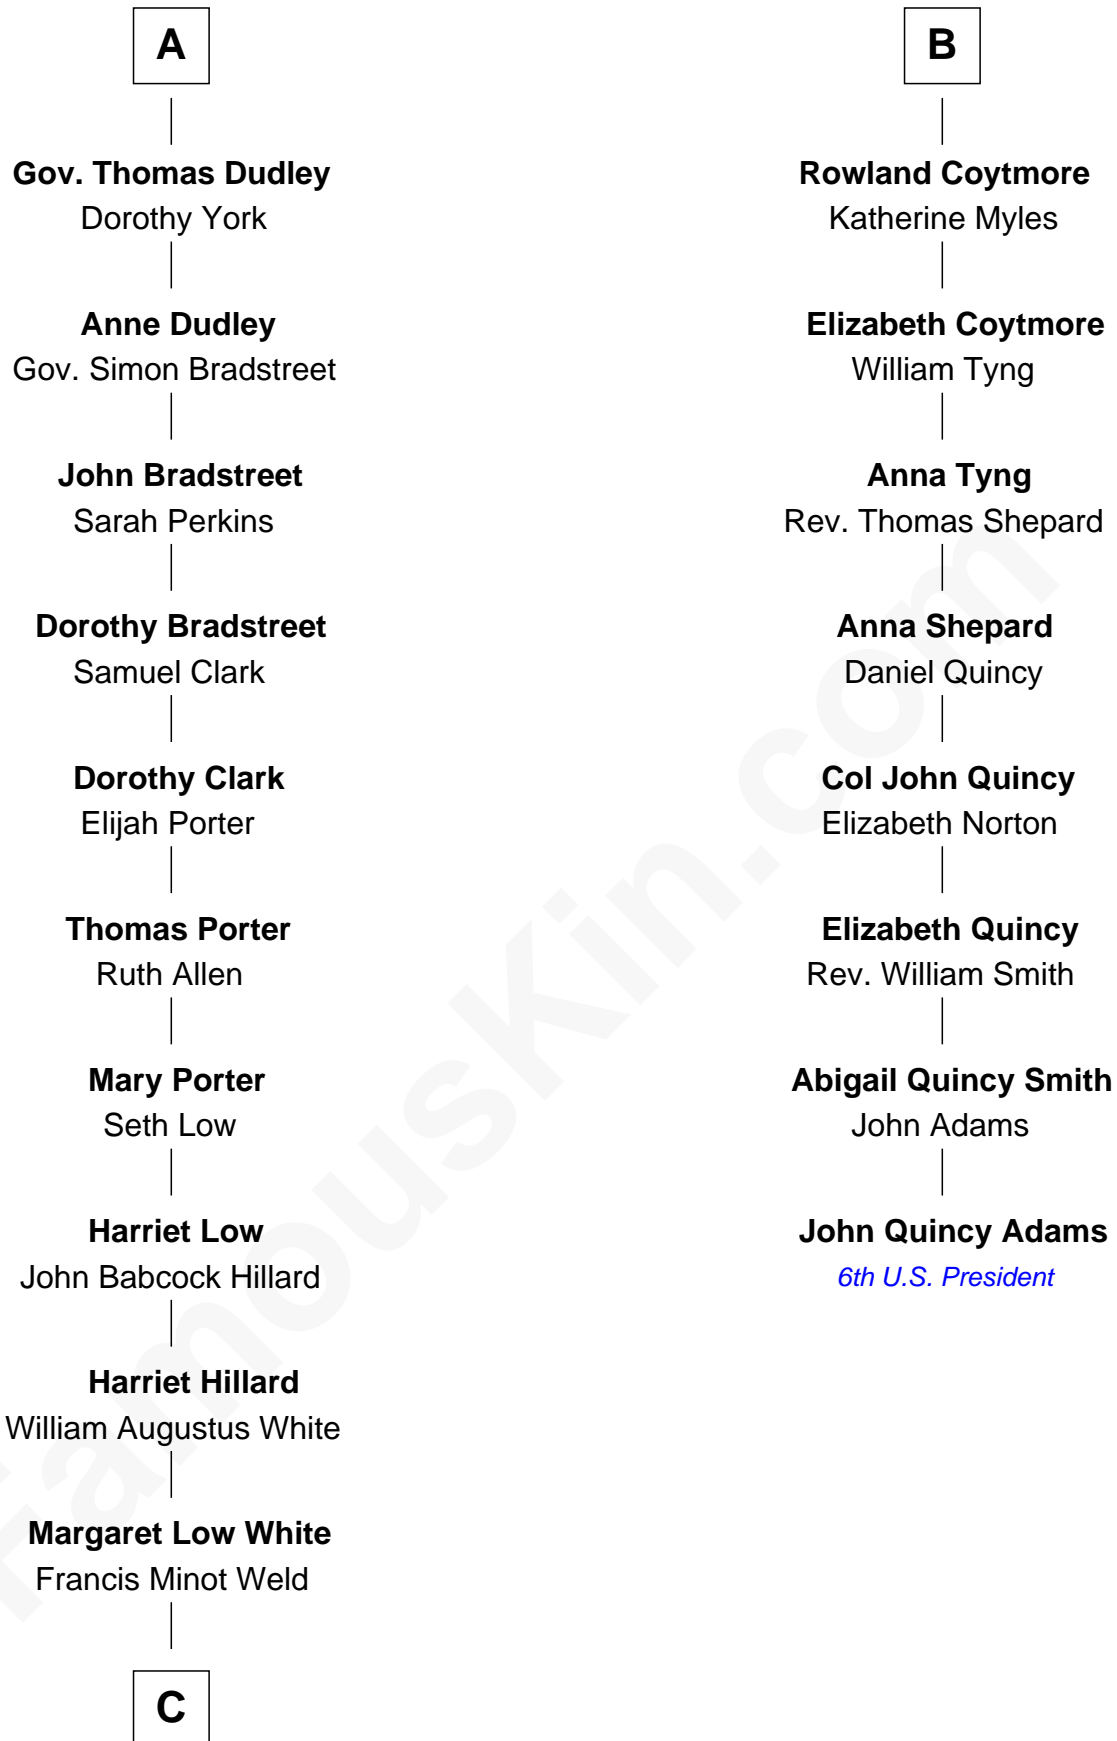

FamousKin.com

Relationship Chart of

Bill Weld

68th Governor of Massachusetts

14th cousin 4 times removed of

John Quincy Adams

6th U.S. President

C

—
David Weld

Mary Blake Nichols

—
Bill Weld

68th Governor of Massachusetts

FamousKin.com