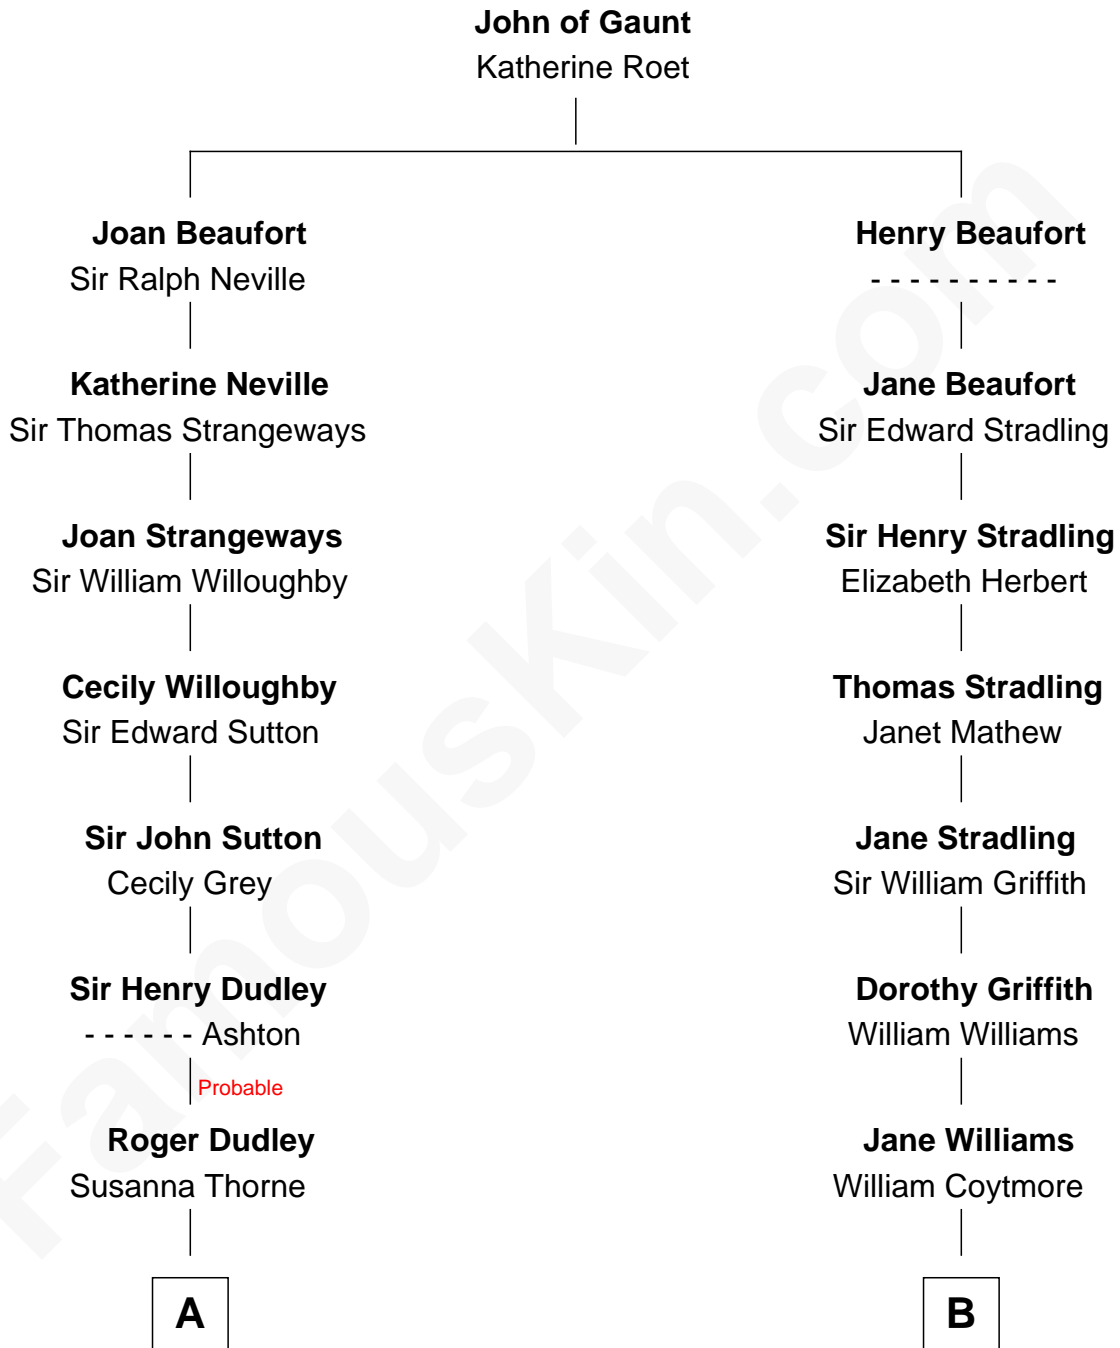

FamousKin.com

Relationship Chart of

Bill Weld

68th Governor of Massachusetts

14th cousin 4 times removed of

John Quincy Adams

6th U.S. President

C

—
David Weld

Mary Blake Nichols

—
Bill Weld

68th Governor of Massachusetts

FamousKin.com