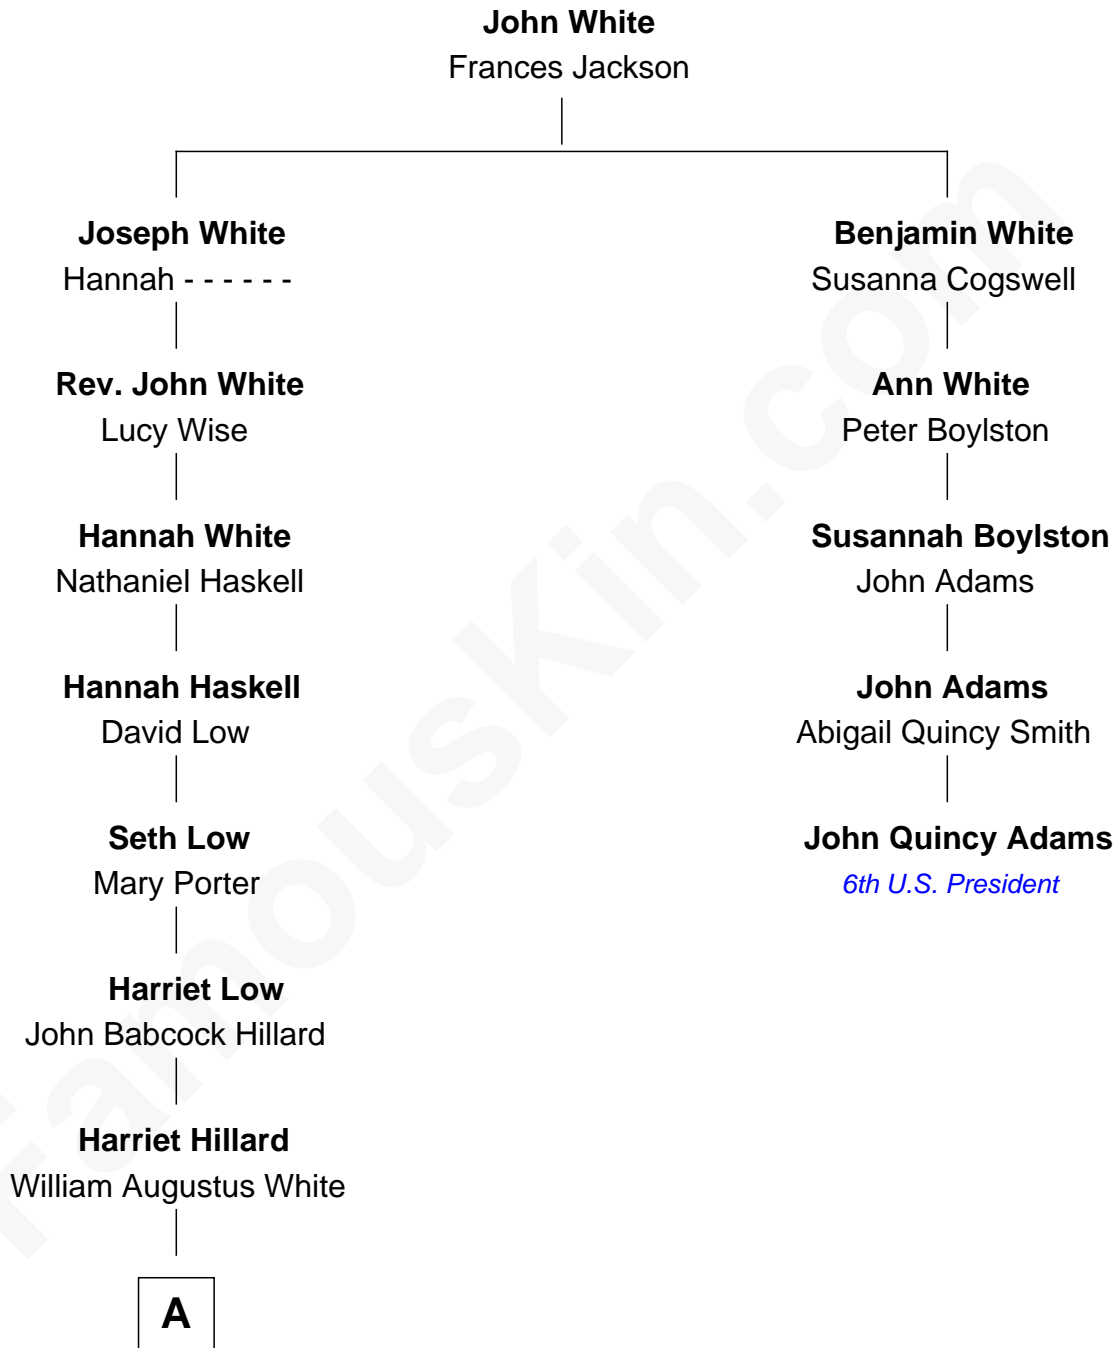

FamousKin.com

Relationship Chart of

Bill Weld

68th Governor of Massachusetts

4th cousin 5 times removed of

John Quincy Adams

6th U.S. President

A

—
Margaret Low White

Francis Minot Weld

—
David Weld

Mary Blake Nichols

—
Bill Weld

68th Governor of Massachusetts

FamousKin.com