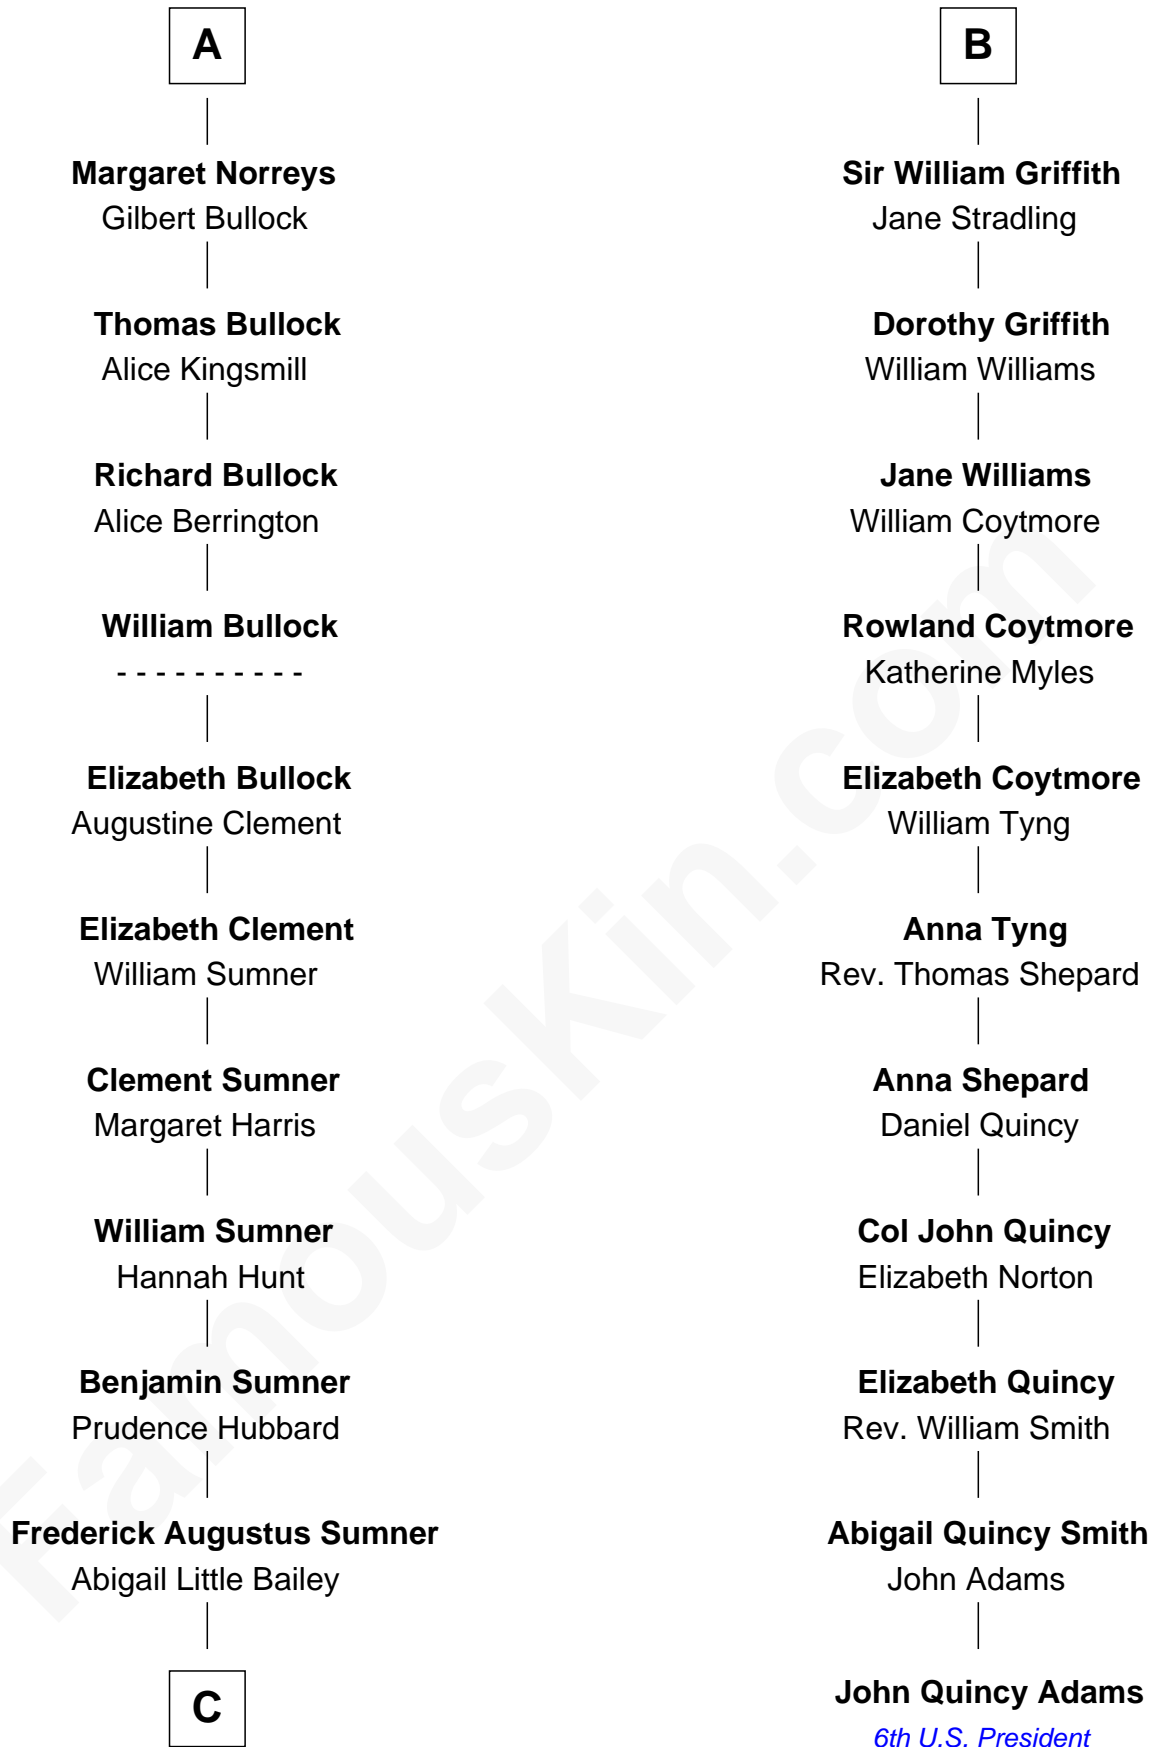

FamousKin.com

Relationship Chart of

Bill Weld

68th Governor of Massachusetts
17th cousin 4 times removed of

John Quincy Adams
6th U.S. President

C

Sarah Sumner
Thomas Swan Weld

Dr. Francis Minot Weld
Fanny Elizabeth Bartholomew

Francis Minot Weld
Margaret Low White

David Weld
Mary Blake Nichols

Bill Weld
68th Governor of Massachusetts

FamousKin.com