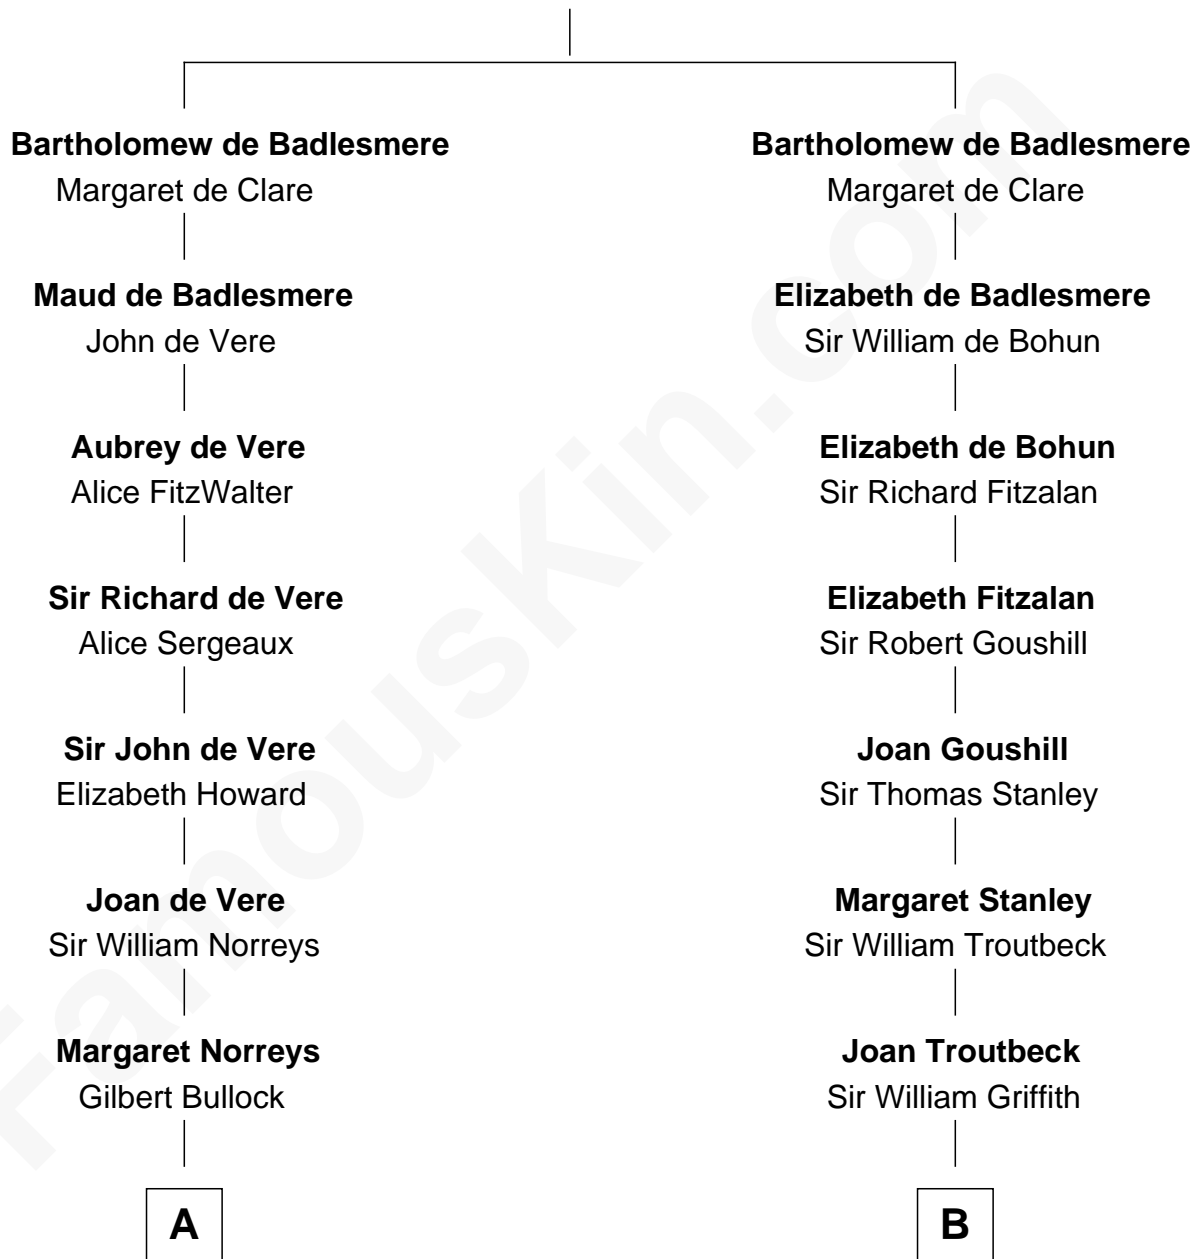

FamousKin.com

Relationship Chart of

Bill Weld

68th Governor of Massachusetts

17th cousin 3 times removed of

John Quincy Adams

6th U.S. President

Gunselm de Badlesmere

C

—
Dr. Francis Minot Weld
Fanny Elizabeth Bartholomew

—
Francis Minot Weld
Margaret Low White

—
David Weld
Mary Blake Nichols

—
Bill Weld
68th Governor of Massachusetts

FamousKin.com