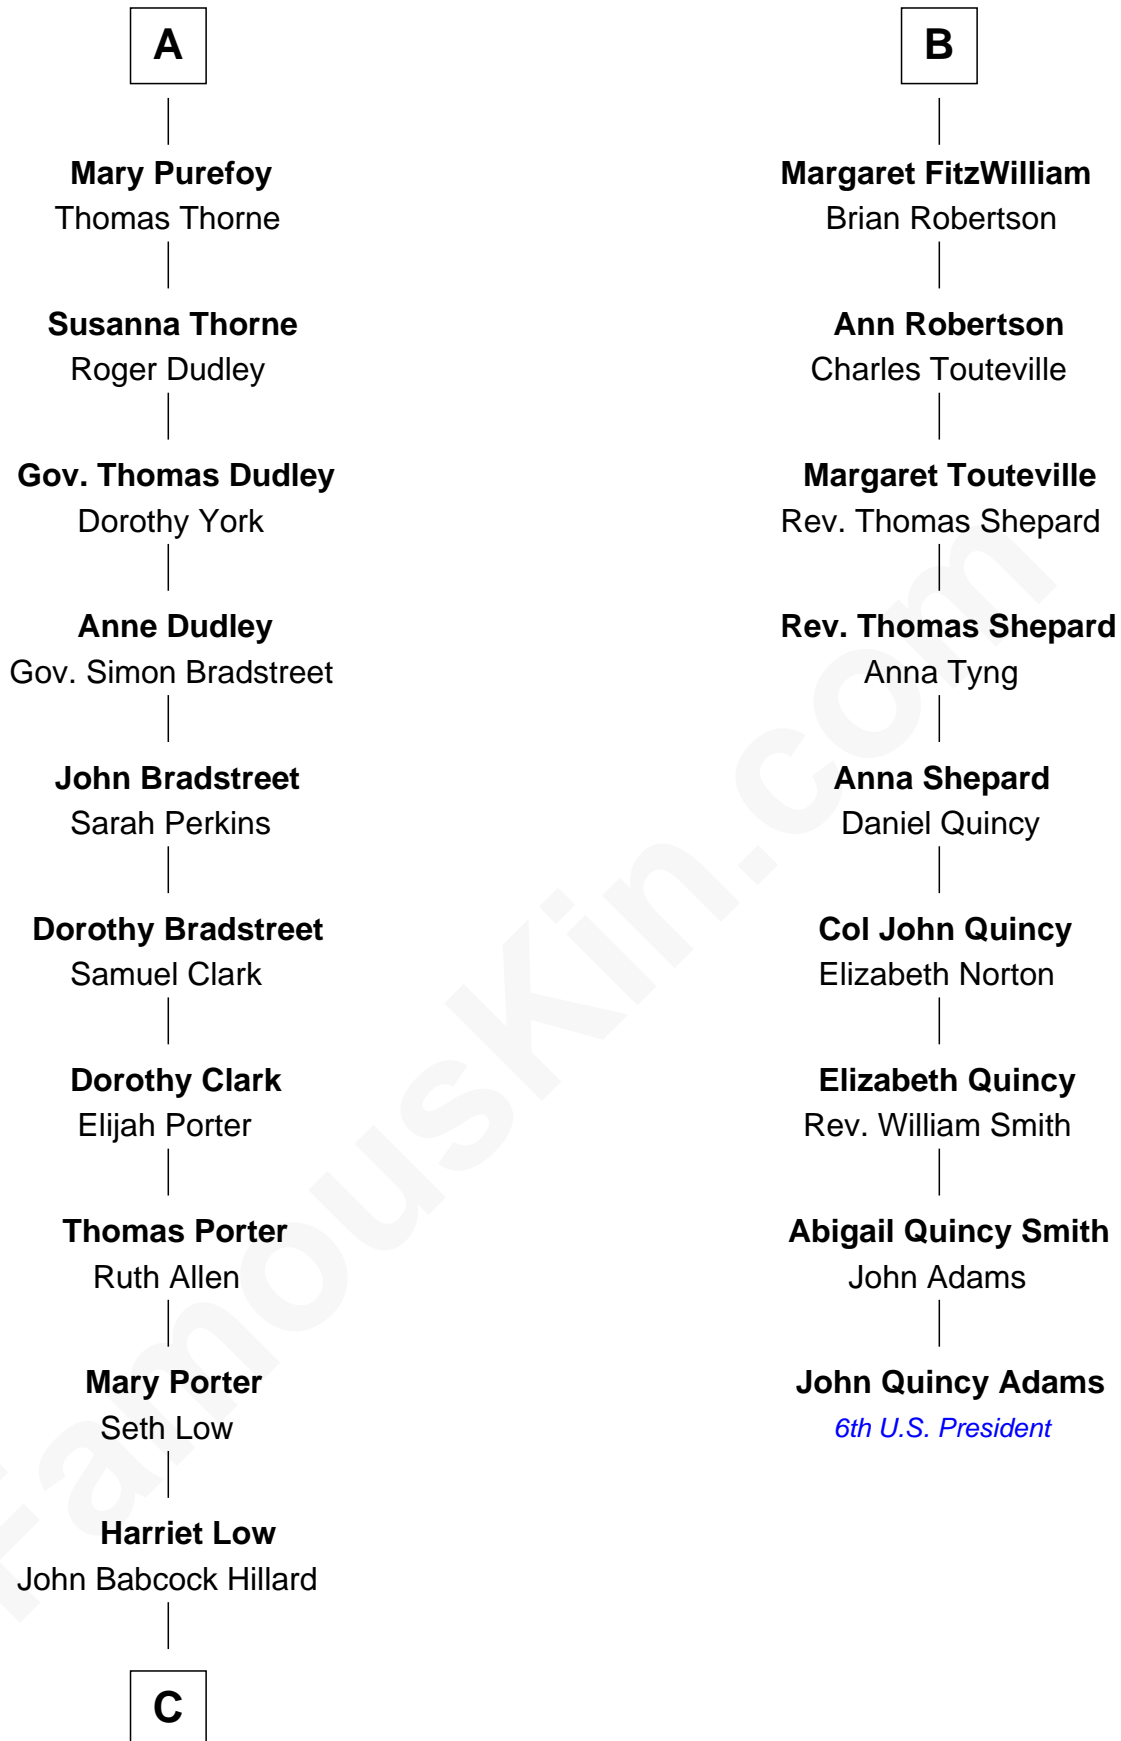

FamousKin.com

Relationship Chart of

Bill Weld

68th Governor of Massachusetts

15th cousin 5 times removed of

John Quincy Adams

6th U.S. President

Sir John Marmion

Maud de Furnival

C

Harriet Hillard
William Augustus White

Margaret Low White
Francis Minot Weld

David Weld
Mary Blake Nichols

Bill Weld
68th Governor of Massachusetts

FamousKin.com