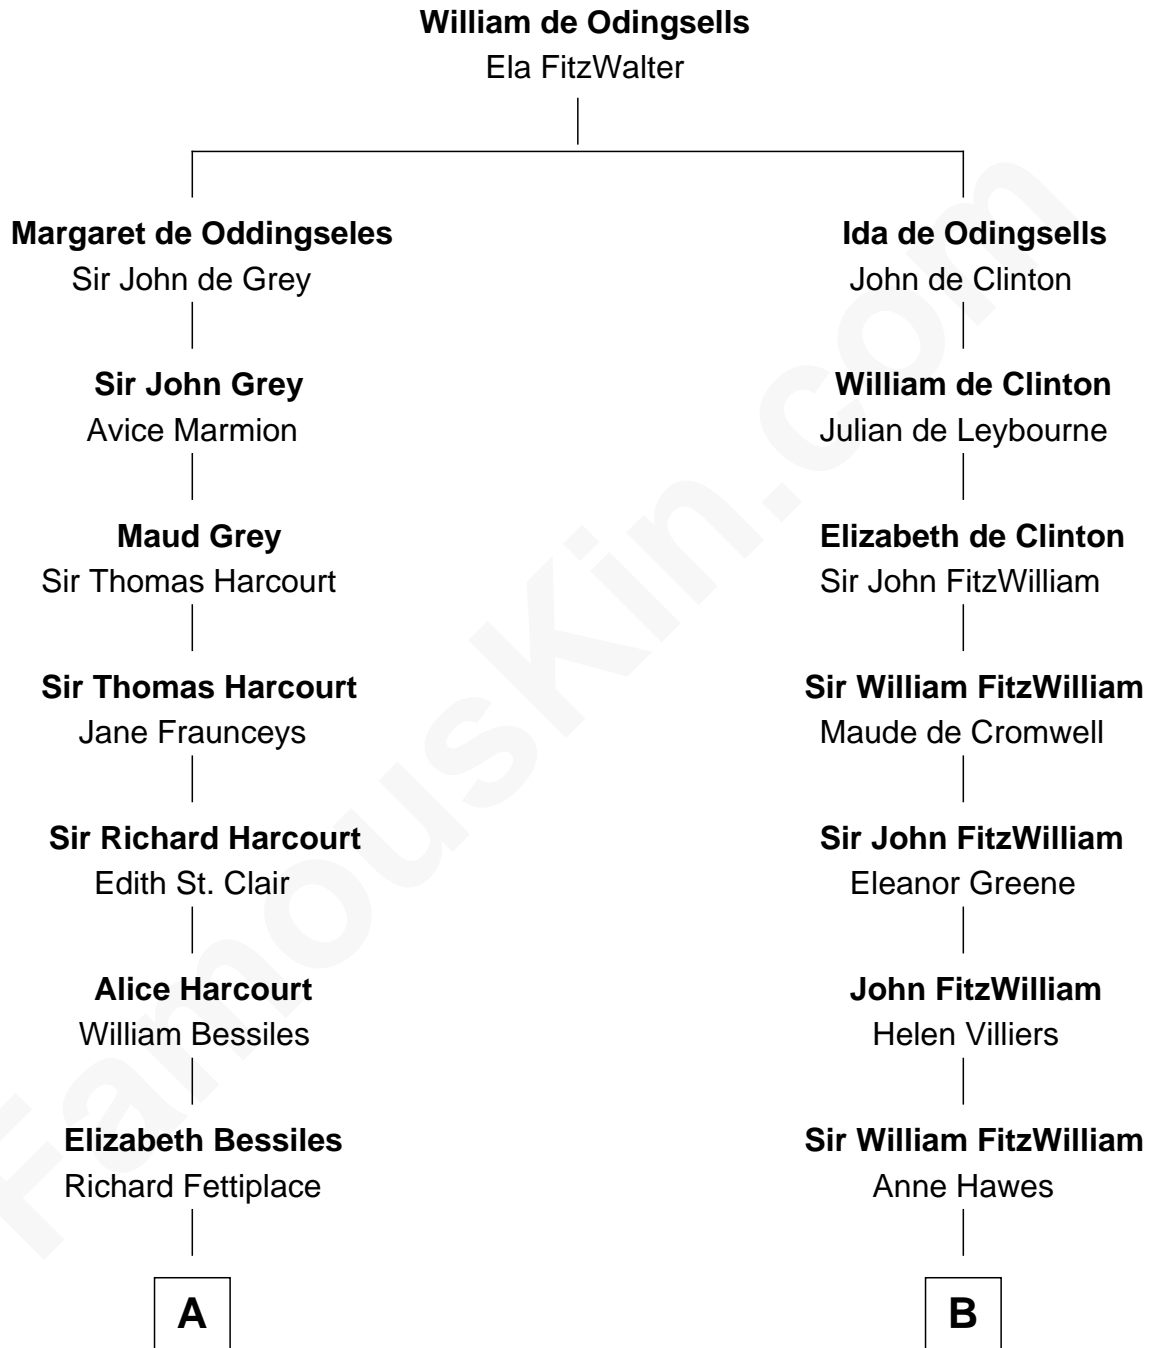

FamousKin.com

Relationship Chart of

Bill Weld

68th Governor of Massachusetts
16th cousin 5 times removed of

John Quincy Adams
6th U.S. President

C

—
Harriet Low
John Babcock Hillard

—
Harriet Hillard
William Augustus White

—
Margaret Low White
Francis Minot Weld

—
David Weld
Mary Blake Nichols

—
Bill Weld
68th Governor of Massachusetts

FamousKin.com