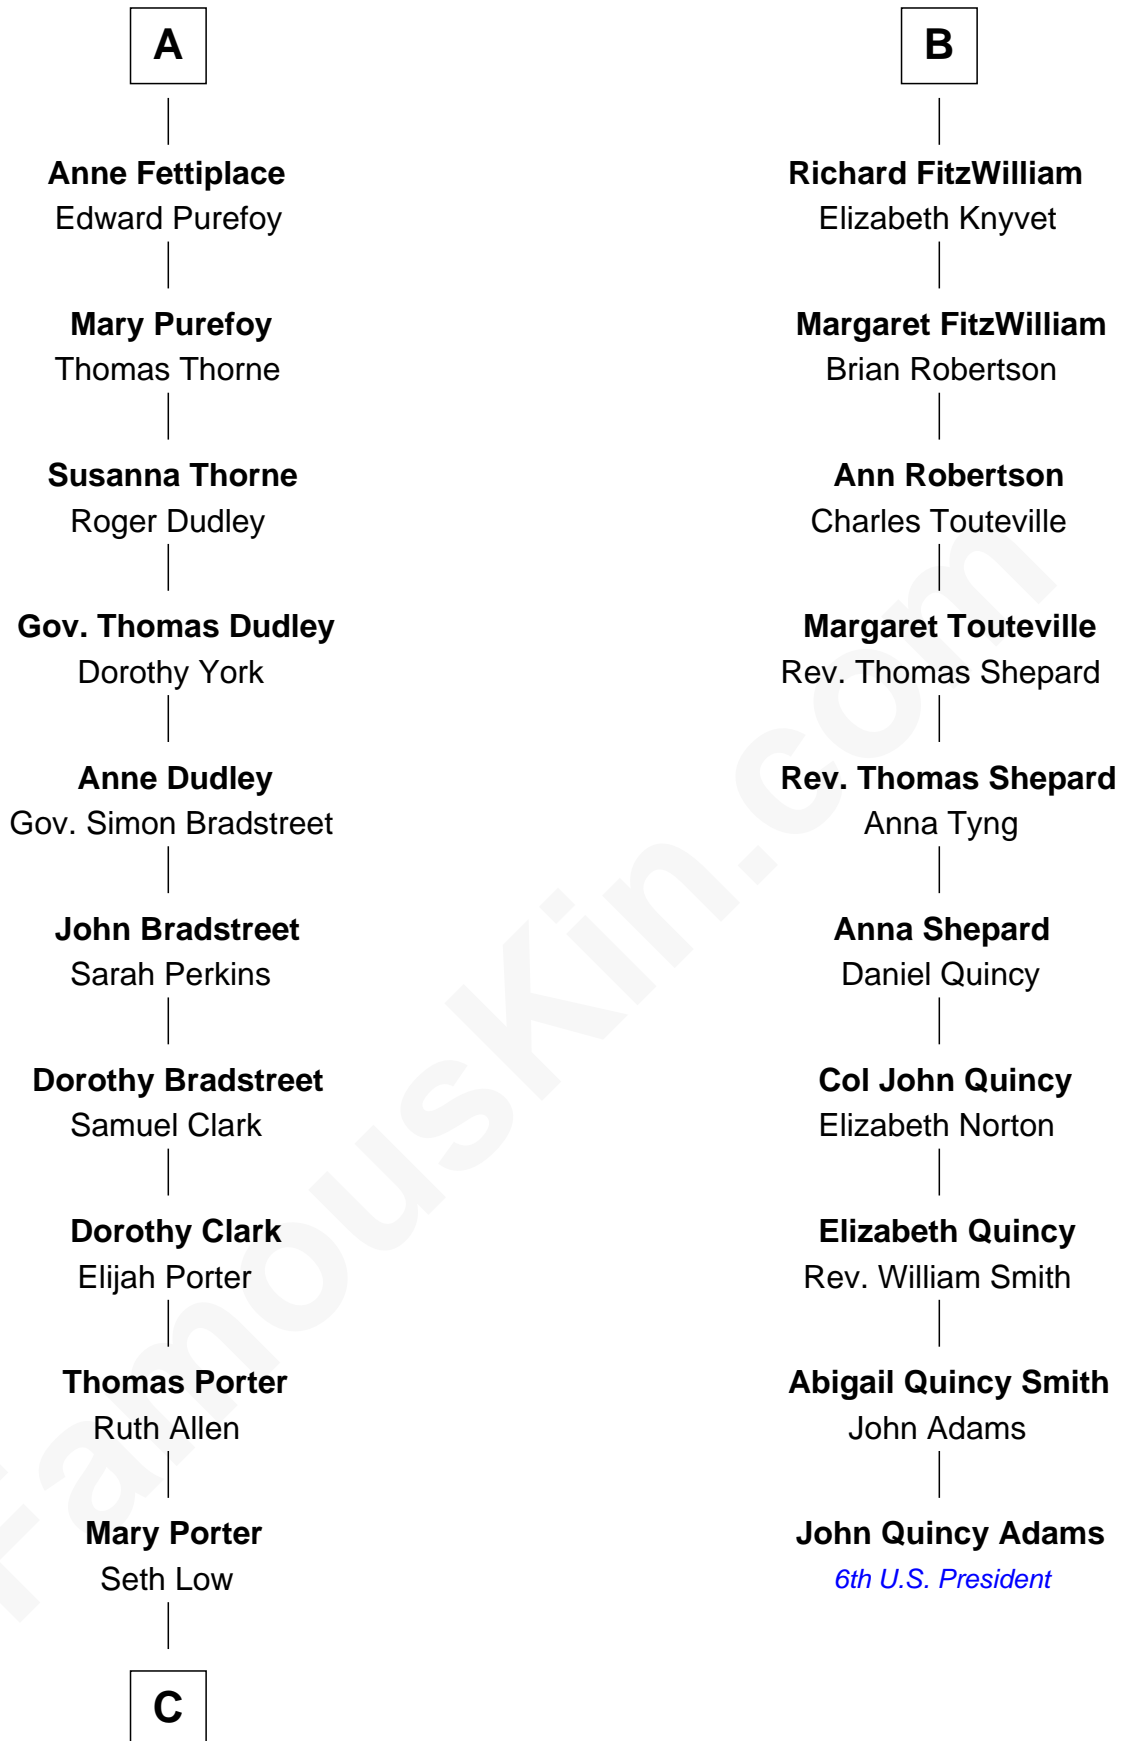

FamousKin.com

Relationship Chart of

Bill Weld

68th Governor of Massachusetts
16th cousin 5 times removed of

John Quincy Adams
6th U.S. President

C

—
Harriet Low
John Babcock Hillard

—
Harriet Hillard
William Augustus White

—
Margaret Low White
Francis Minot Weld

—
David Weld
Mary Blake Nichols

—
Bill Weld
68th Governor of Massachusetts

FamousKin.com