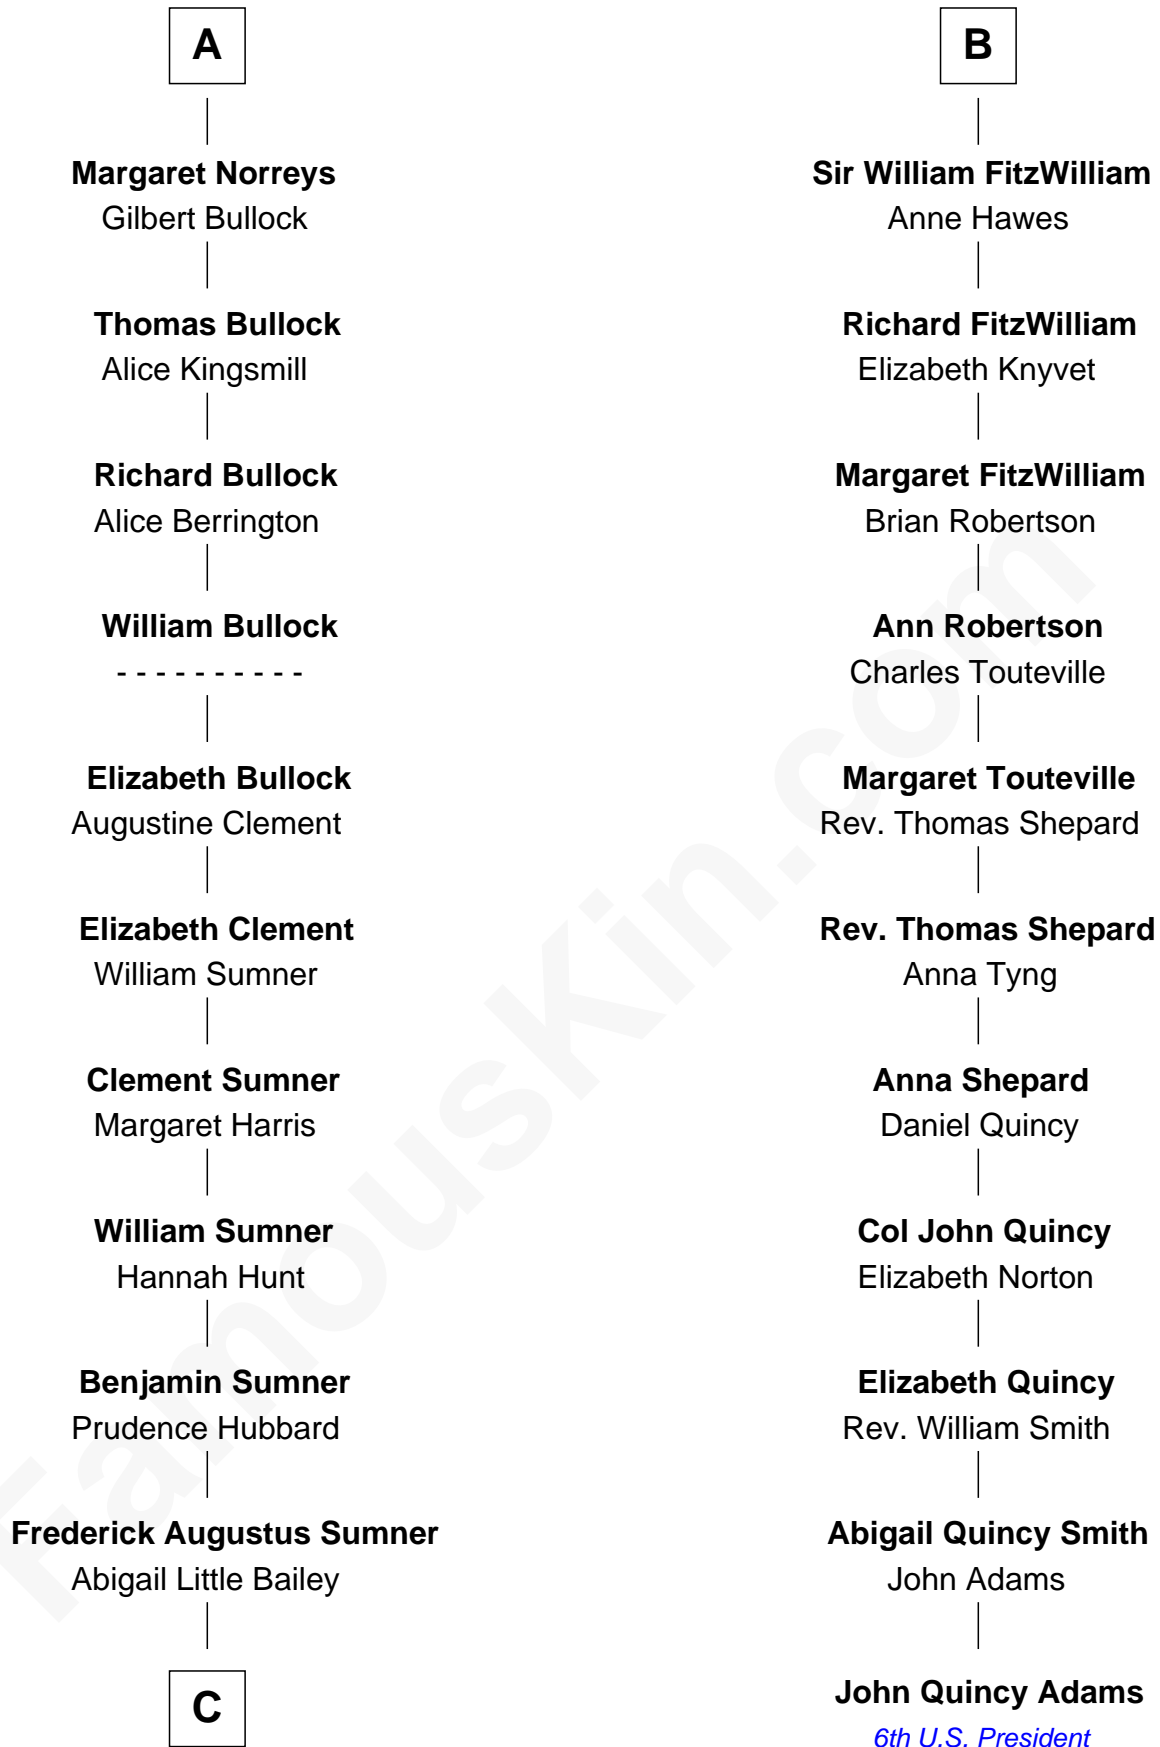

FamousKin.com

Relationship Chart of

Bill Weld

68th Governor of Massachusetts

17th cousin 4 times removed of

John Quincy Adams

6th U.S. President

C

Sarah Sumner
Thomas Swan Weld

Dr. Francis Minot Weld
Fanny Elizabeth Bartholomew

Francis Minot Weld
Margaret Low White

David Weld
Mary Blake Nichols

Bill Weld
68th Governor of Massachusetts

FamousKin.com