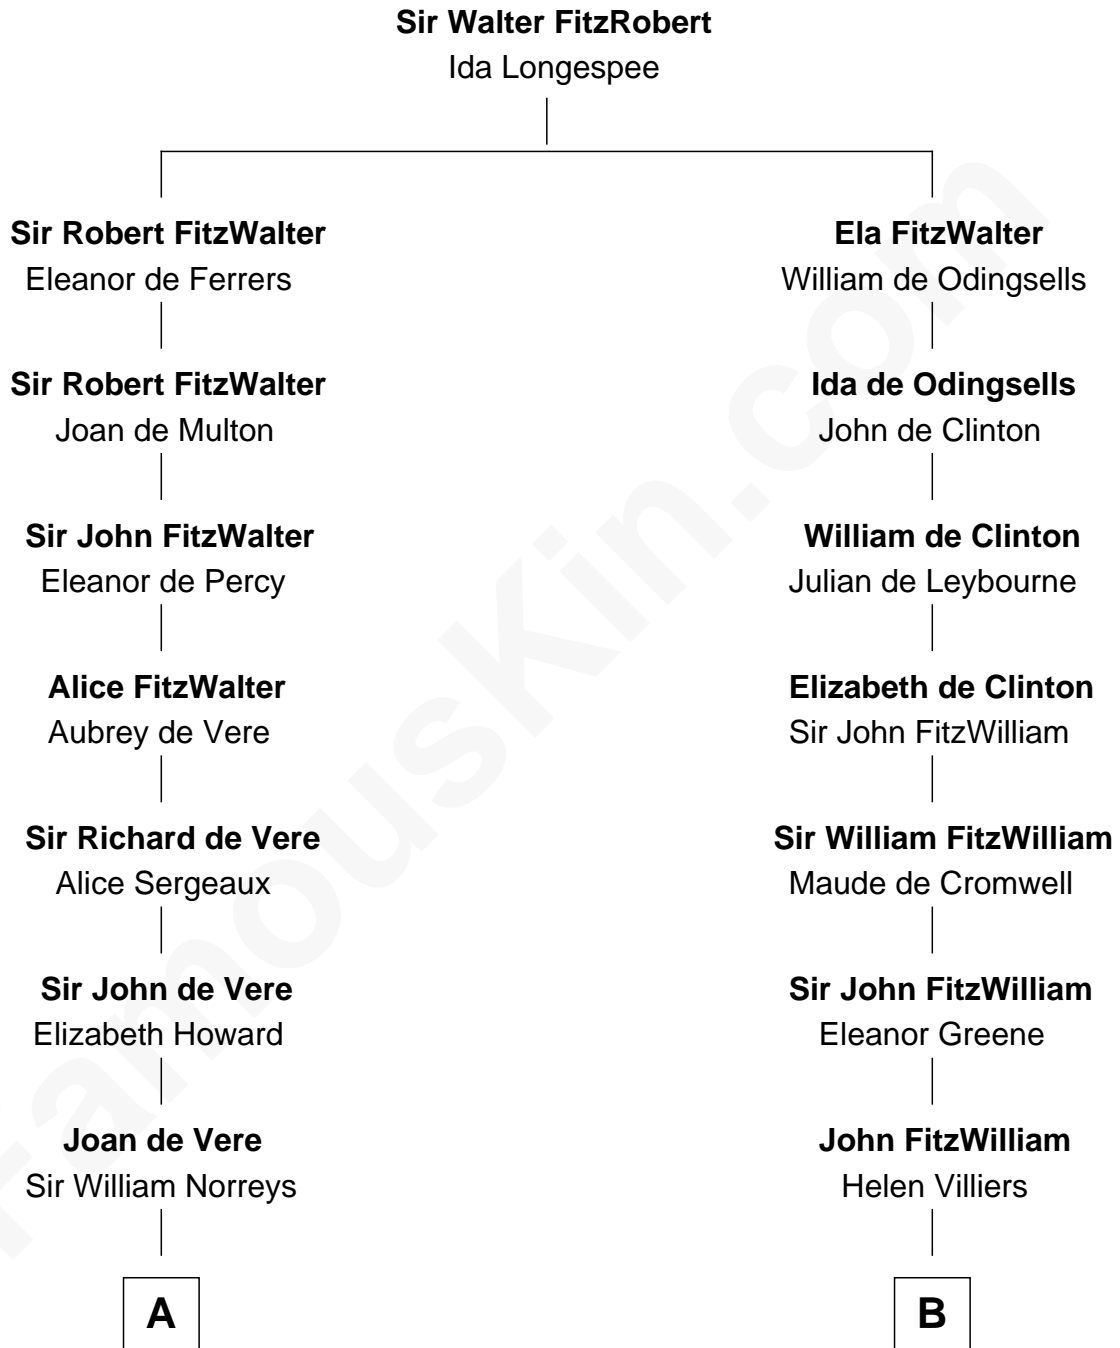

FamousKin.com

Relationship Chart of

Bill Weld

68th Governor of Massachusetts

17th cousin 4 times removed of

John Quincy Adams

6th U.S. President

C

Sarah Sumner
Thomas Swan Weld

Dr. Francis Minot Weld
Fanny Elizabeth Bartholomew

Francis Minot Weld
Margaret Low White

David Weld
Mary Blake Nichols

Bill Weld
68th Governor of Massachusetts

FamousKin.com