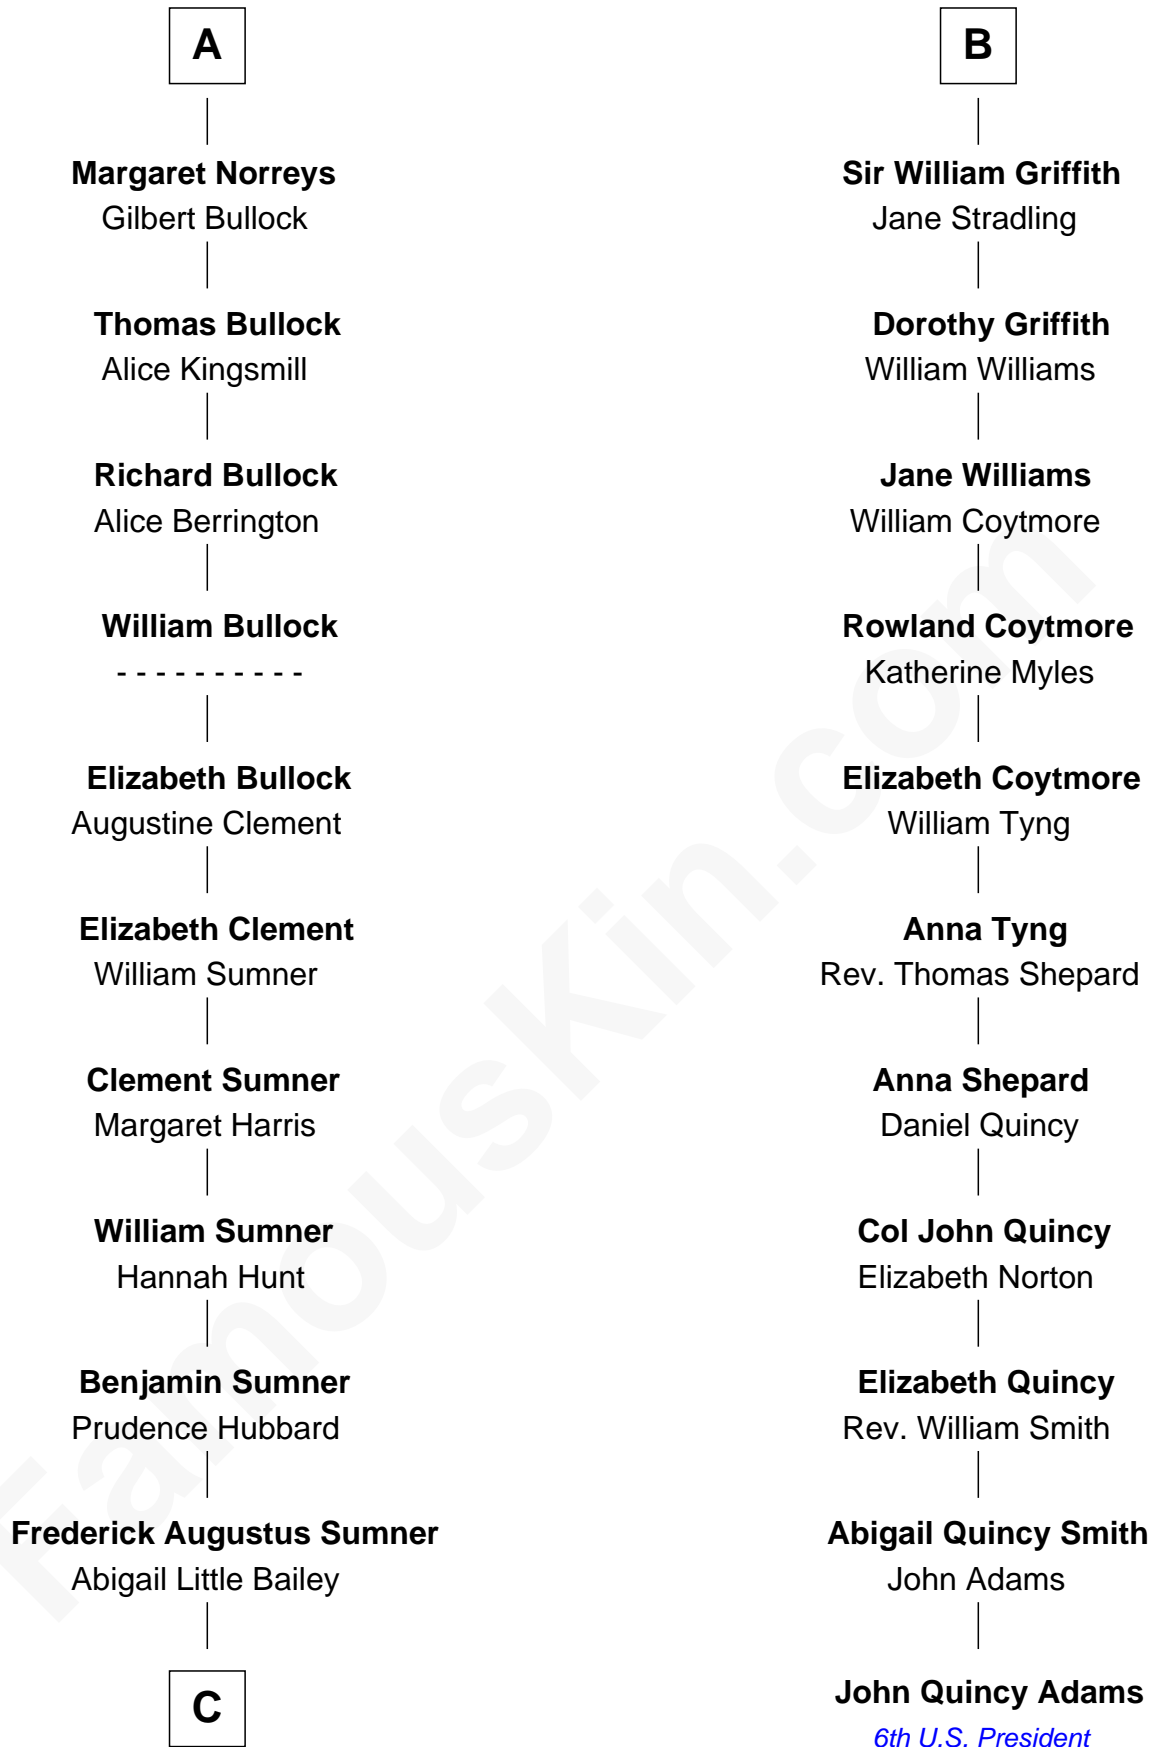

FamousKin.com

Relationship Chart of

Bill Weld

68th Governor of Massachusetts
17th cousin 4 times removed of

John Quincy Adams
6th U.S. President

Richard Fitzalan
Alice de Saluzzo

C

Sarah Sumner
Thomas Swan Weld

Dr. Francis Minot Weld
Fanny Elizabeth Bartholomew

Francis Minot Weld
Margaret Low White

David Weld
Mary Blake Nichols

Bill Weld
68th Governor of Massachusetts

FamousKin.com