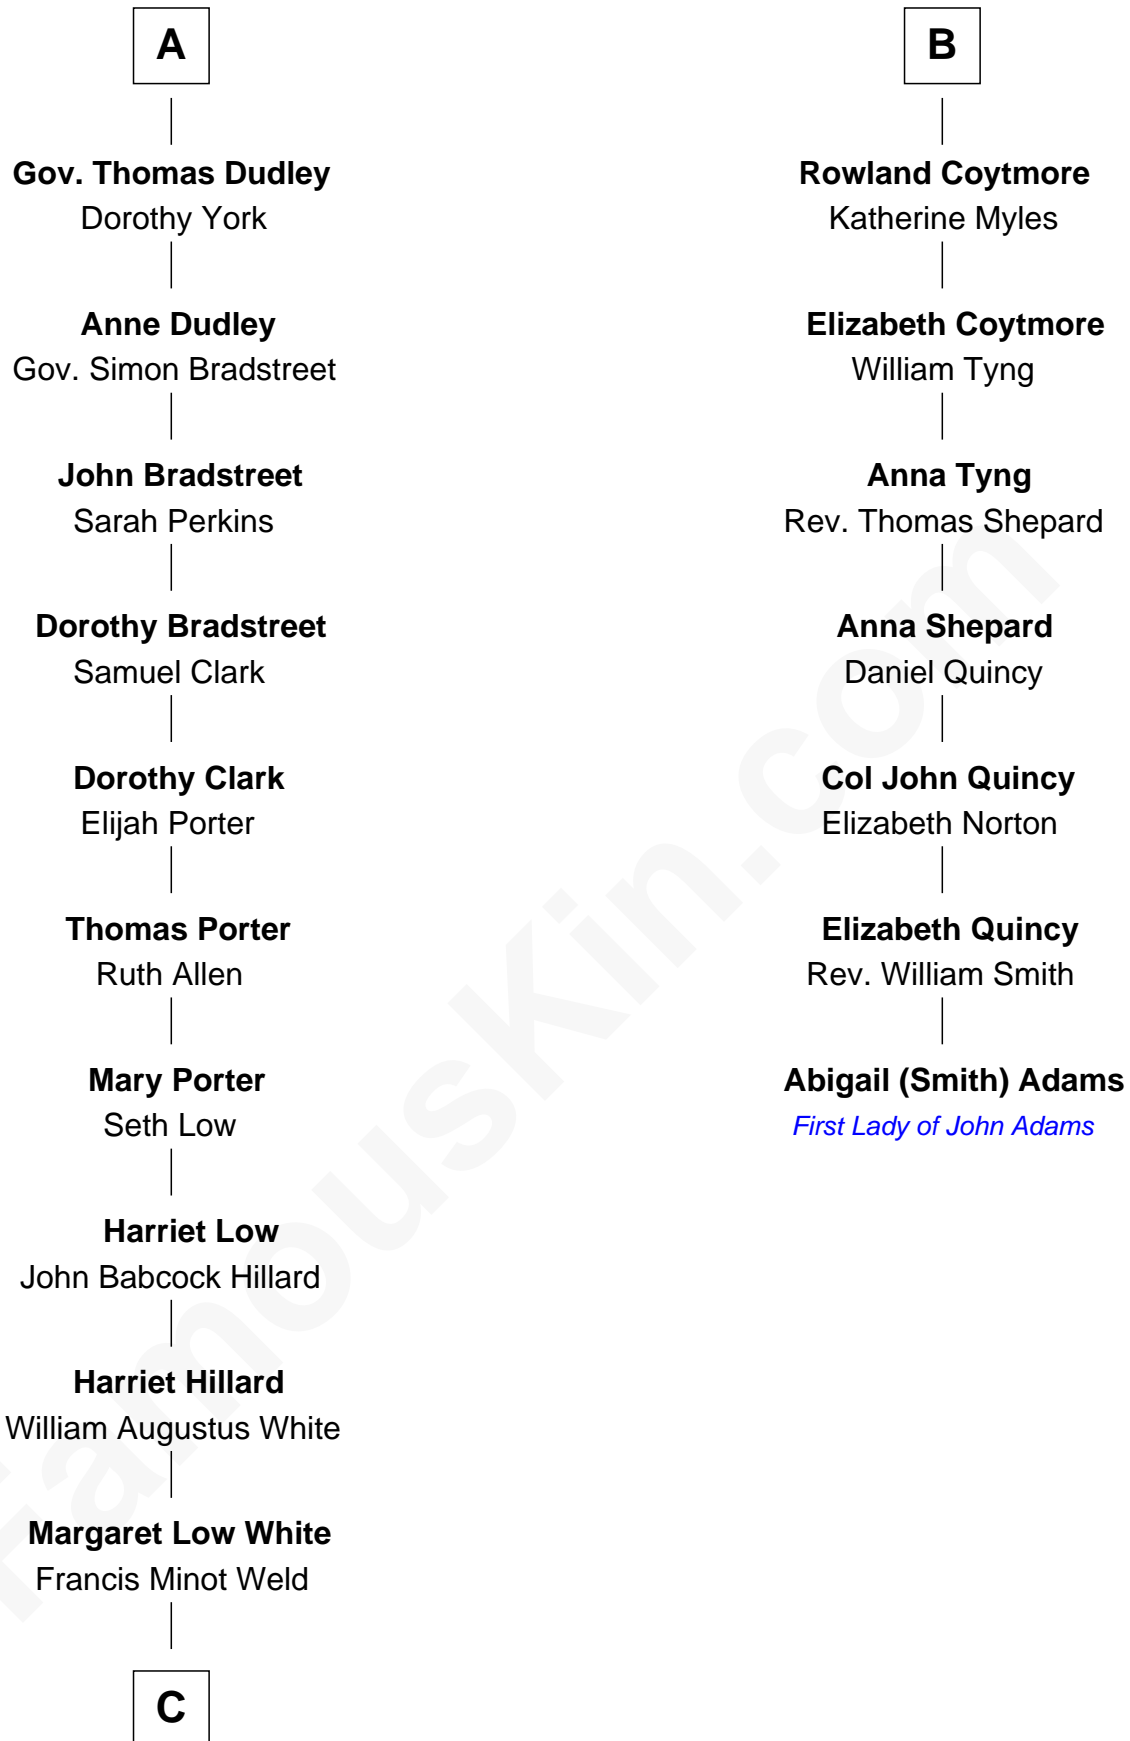

## Relationship Chart of

### Bill Weld

68th Governor of Massachusetts

13th cousin 5 times removed of

### Abigail (Smith) Adams

First Lady of President John Adams

**C**

—  
**David Weld**

Mary Blake Nichols

—  
**Bill Weld**

*68th Governor of Massachusetts*

FamousKin.com