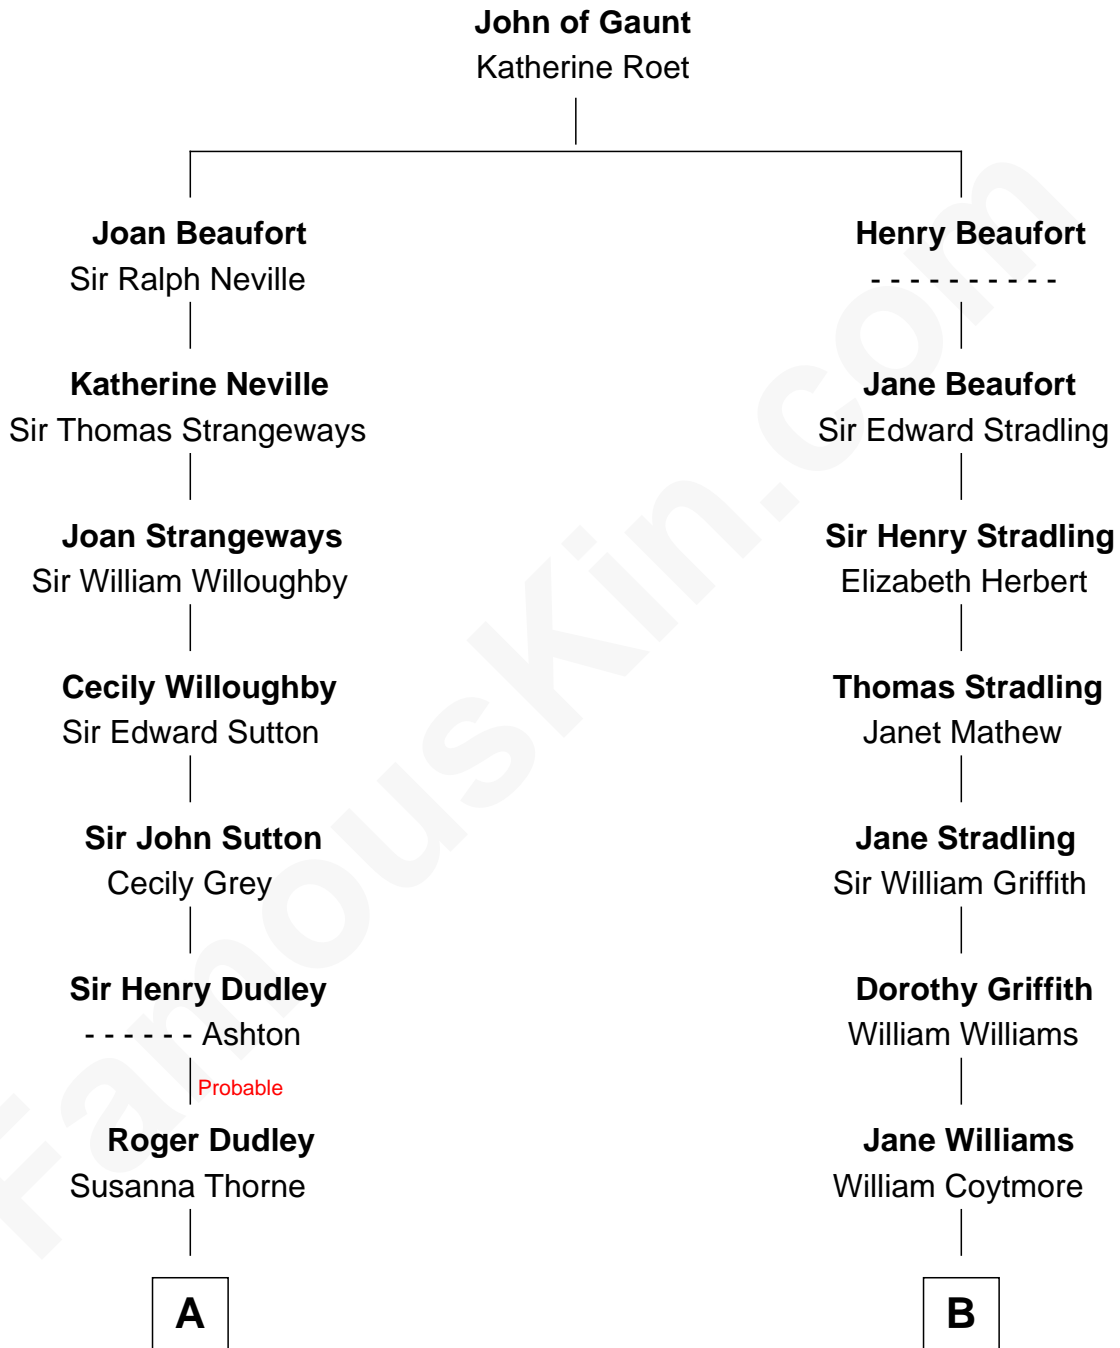

FamousKin.com

Relationship Chart of

Bill Weld

68th Governor of Massachusetts

13th cousin 5 times removed of

Abigail (Smith) Adams

First Lady of President John Adams