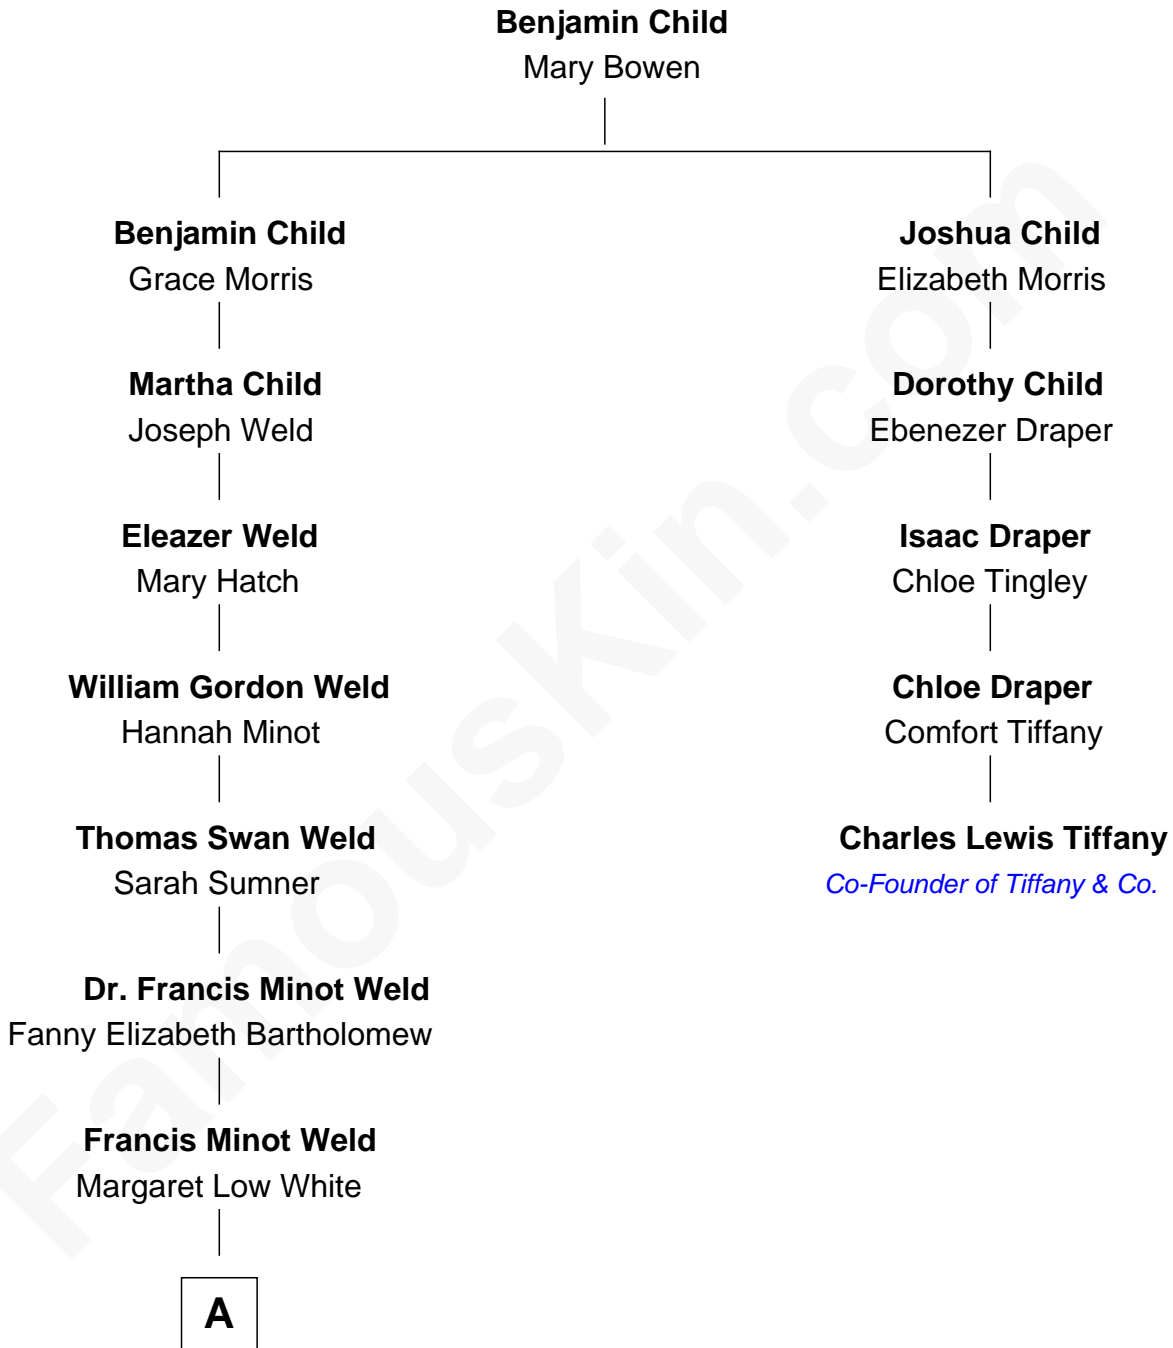

## Relationship Chart of

### Bill Weld

68th Governor of Massachusetts

4th cousin 4 times removed of

**Charles Lewis Tiffany**

Co-Founder of Tiffany & Co.

**A**

**David Weld**

Mary Blake Nichols

**Bill Weld**

*68th Governor of Massachusetts*

FamousKin.com