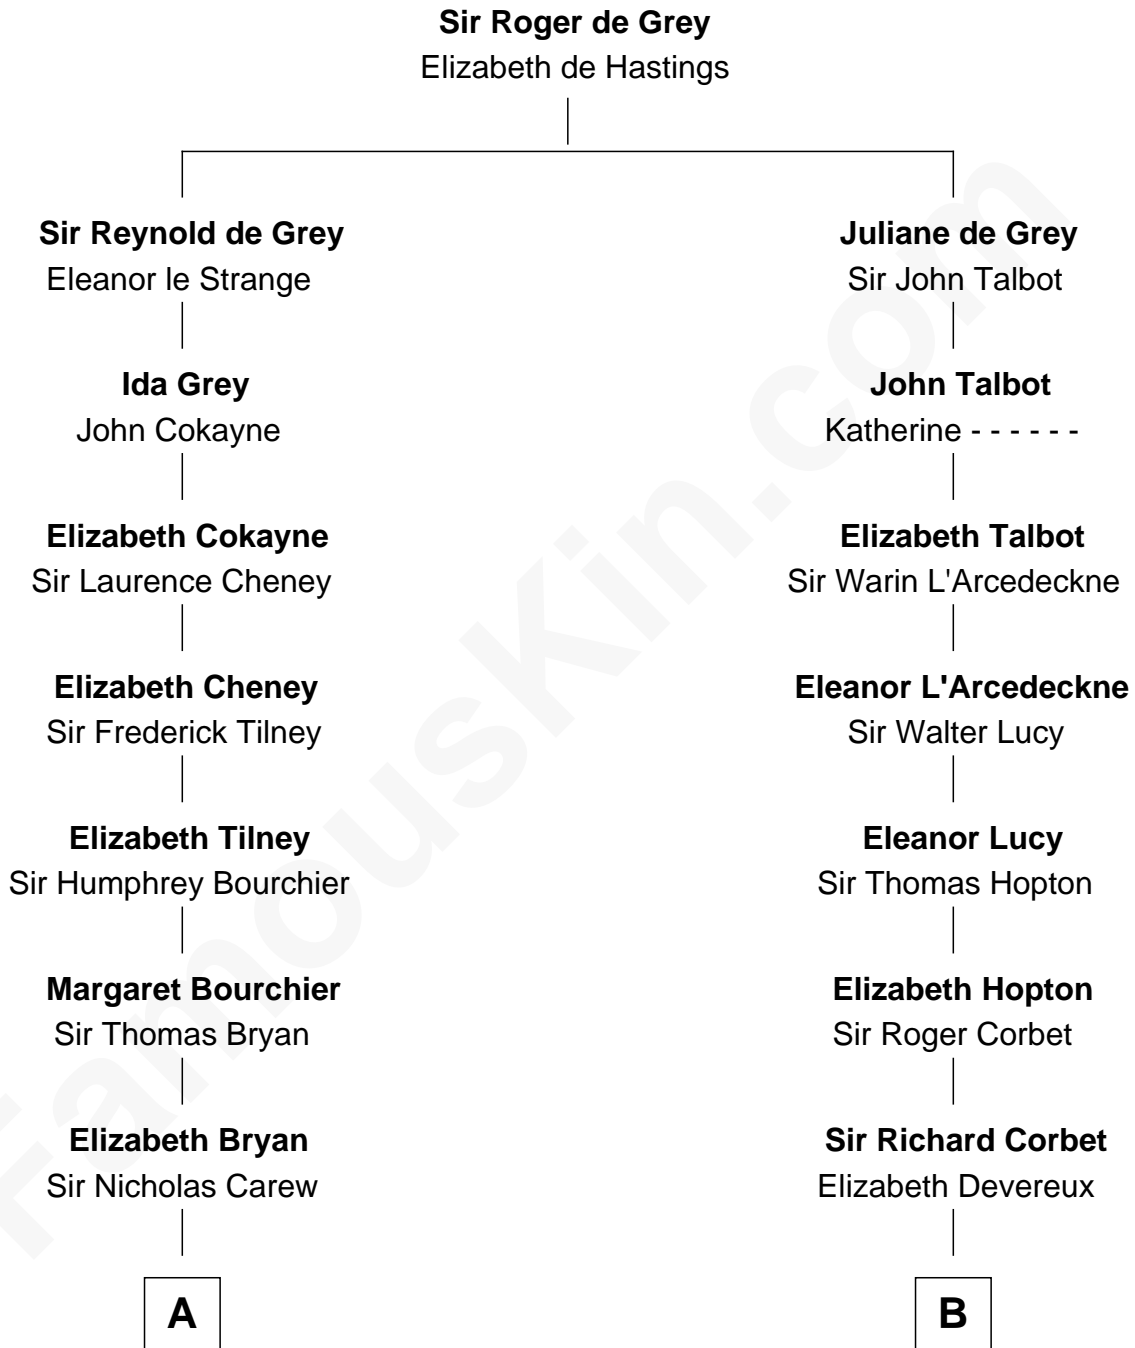

FamousKin.com Relationship Chart of

Bill Weld

68th Governor of Massachusetts

20th cousin of

Orson Welles

Radio, Stage, and Movie Actor

C

Fanny Elizabeth Bartholomew

Dr. Francis Minot Weld

Francis Minot Weld

Margaret Low White

David Weld

Mary Blake Nichols

Bill Weld

68th Governor of Massachusetts

D