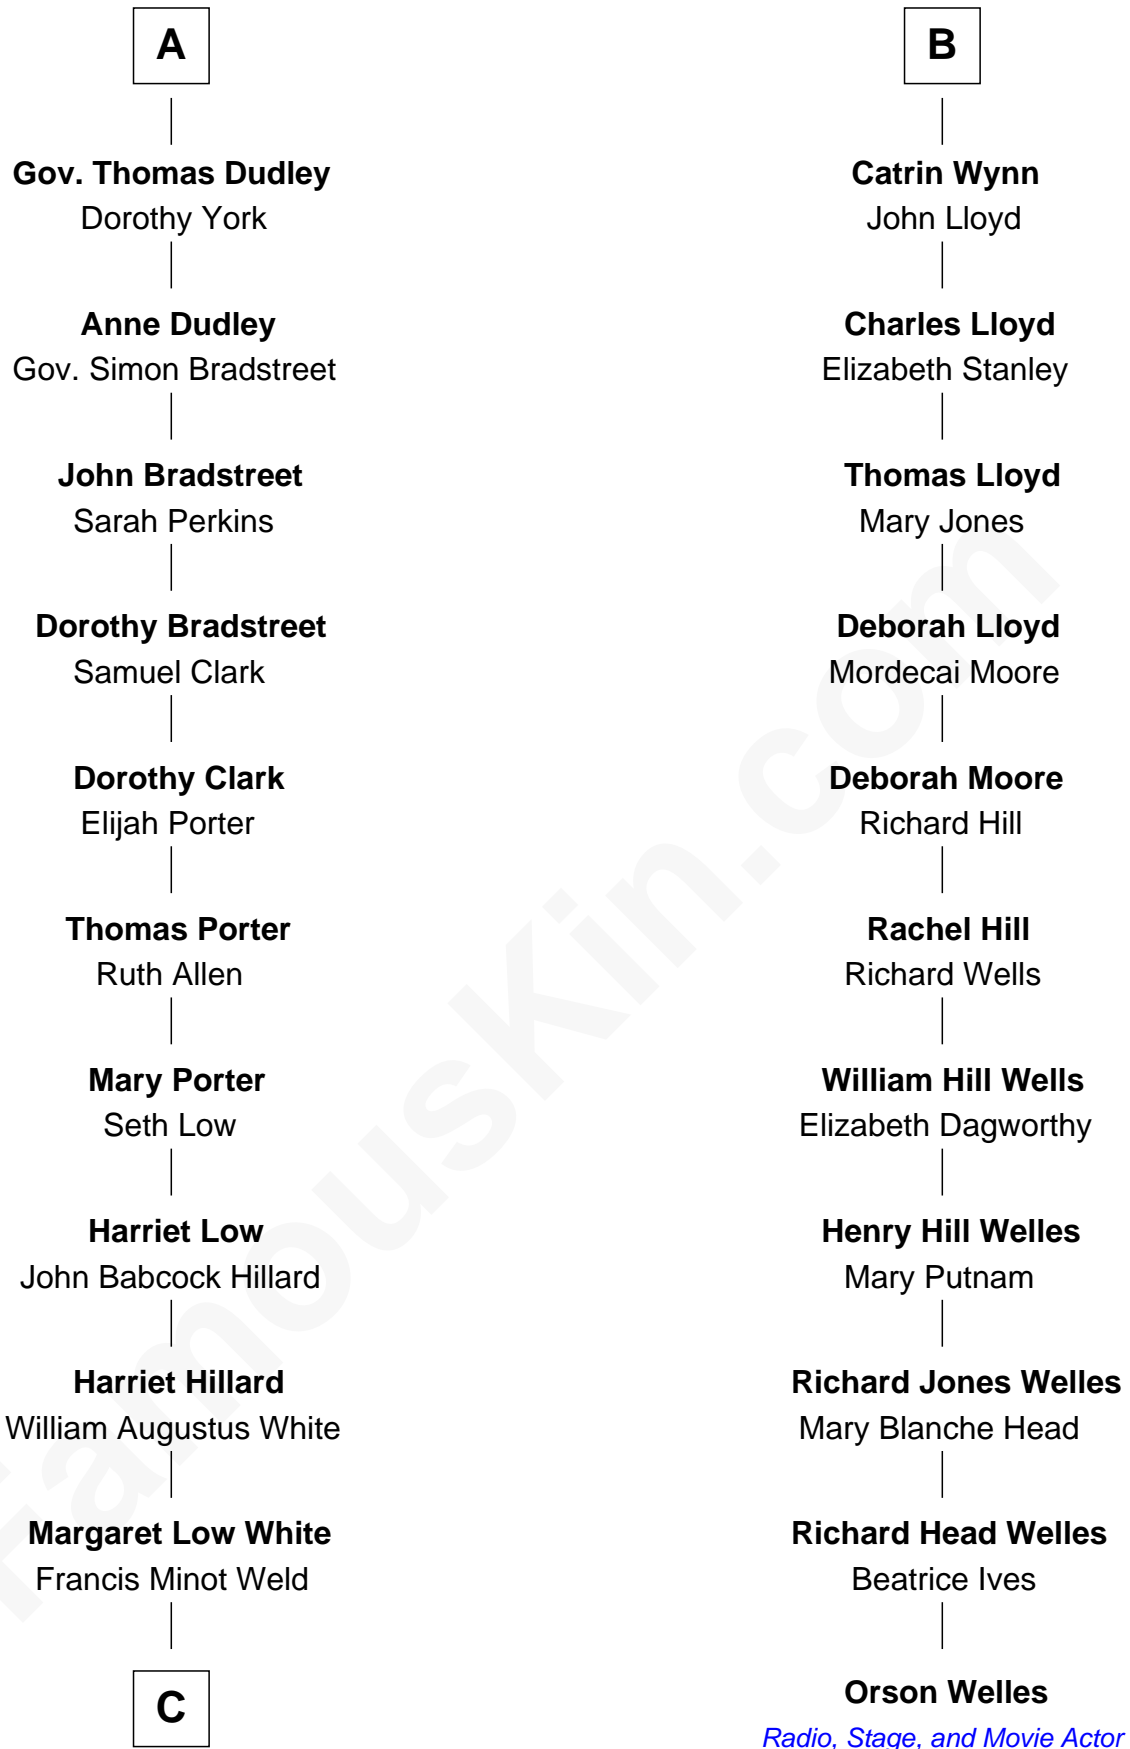

FamousKin.com Relationship Chart of

Bill Weld

68th Governor of Massachusetts

17th cousin 1 time removed of

Orson Welles

Radio, Stage, and Movie Actor

C

—
David Weld

Mary Blake Nichols

—
Bill Weld

68th Governor of Massachusetts

FamousKin.com