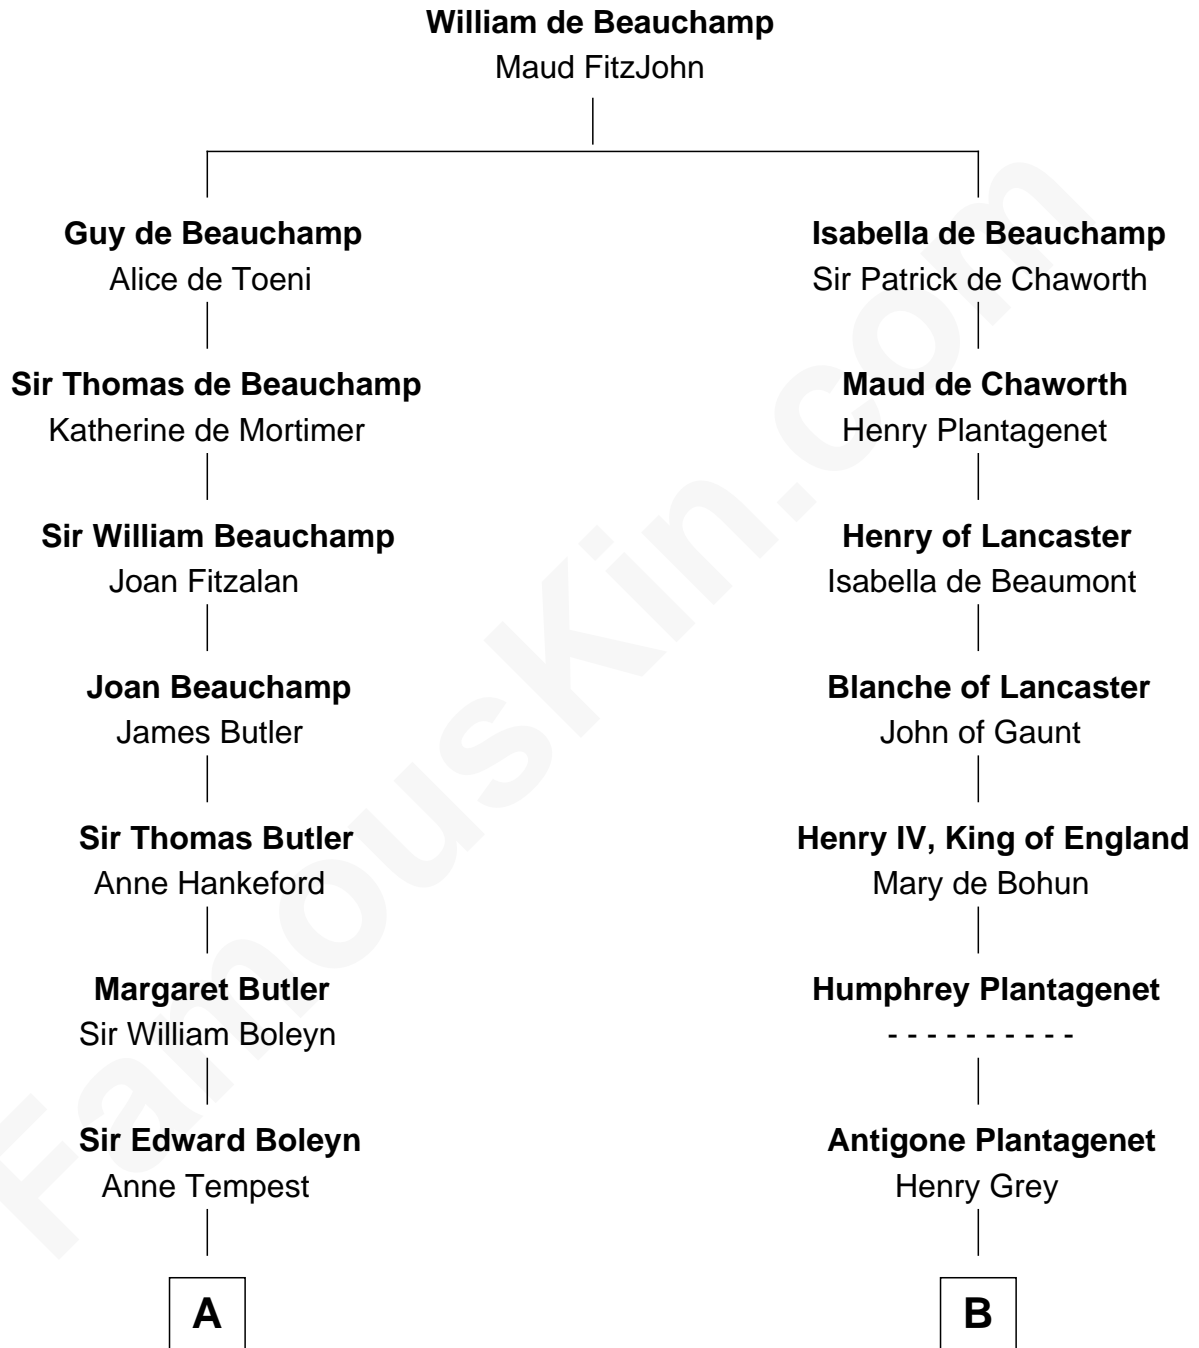

# FamousKin.com Relationship Chart of

**Bill Weld**

*68th Governor of Massachusetts*

**21st cousin of**

**Orson Welles**

*Radio, Stage, and Movie Actor*

**C**

**John Gelston Floyd**  
Sarah Backus Kirkland

**John Gelston Floyd**  
Julia Floyd DuBois

**Cornelia DuBois Floyd**  
John Treadwell Nichols

**Mary Blake Nichols**  
David Weld

**Bill Weld**

*68th Governor of Massachusetts*

**D**

**William Hill Wells**  
Elizabeth Dagworthy