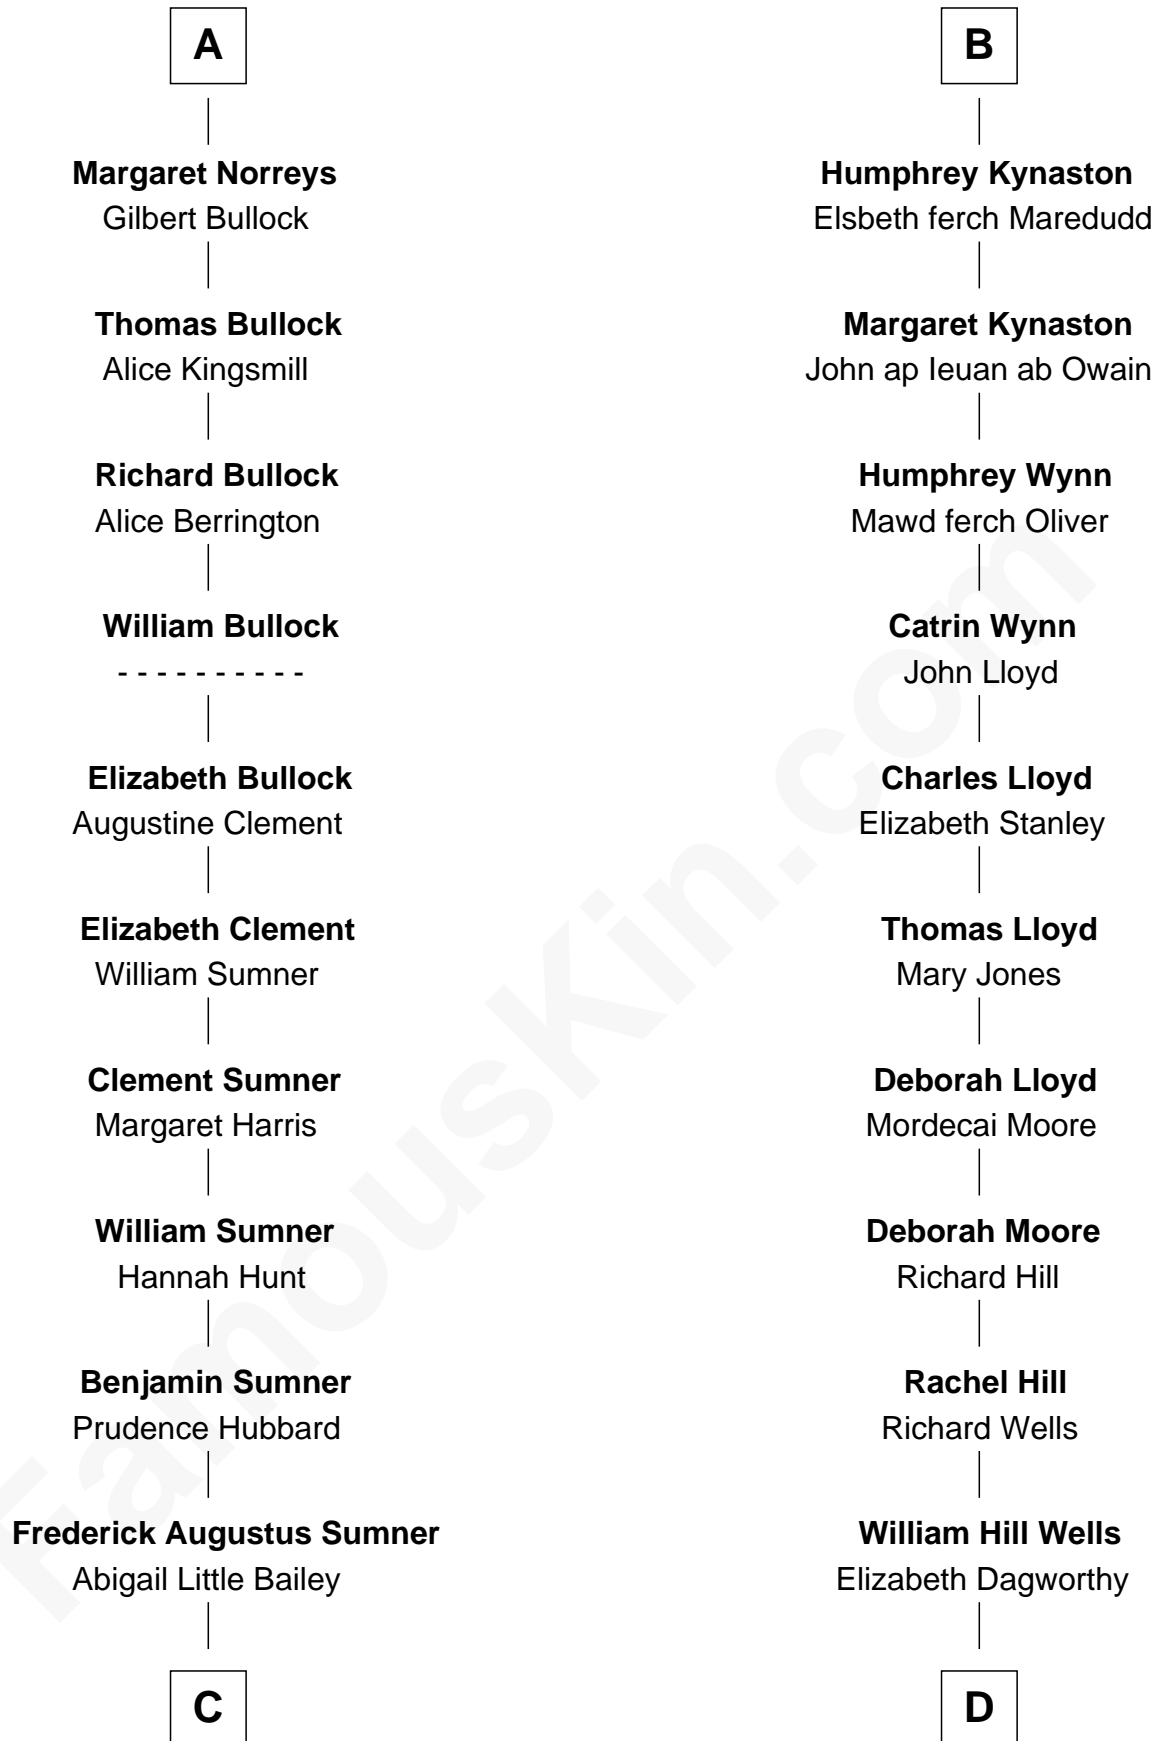

FamousKin.com Relationship Chart of

Bill Weld

68th Governor of Massachusetts

20th cousin 1 time removed of

Orson Welles

Radio, Stage, and Movie Actor

Richard Fitzalan

Alice de Saluzzo

C

Sarah Sumner
Thomas Swan Weld

Dr. Francis Minot Weld
Fanny Elizabeth Bartholomew

Francis Minot Weld
Margaret Low White

David Weld
Mary Blake Nichols

Bill Weld
68th Governor of Massachusetts

D

Henry Hill Welles
Mary Putnam