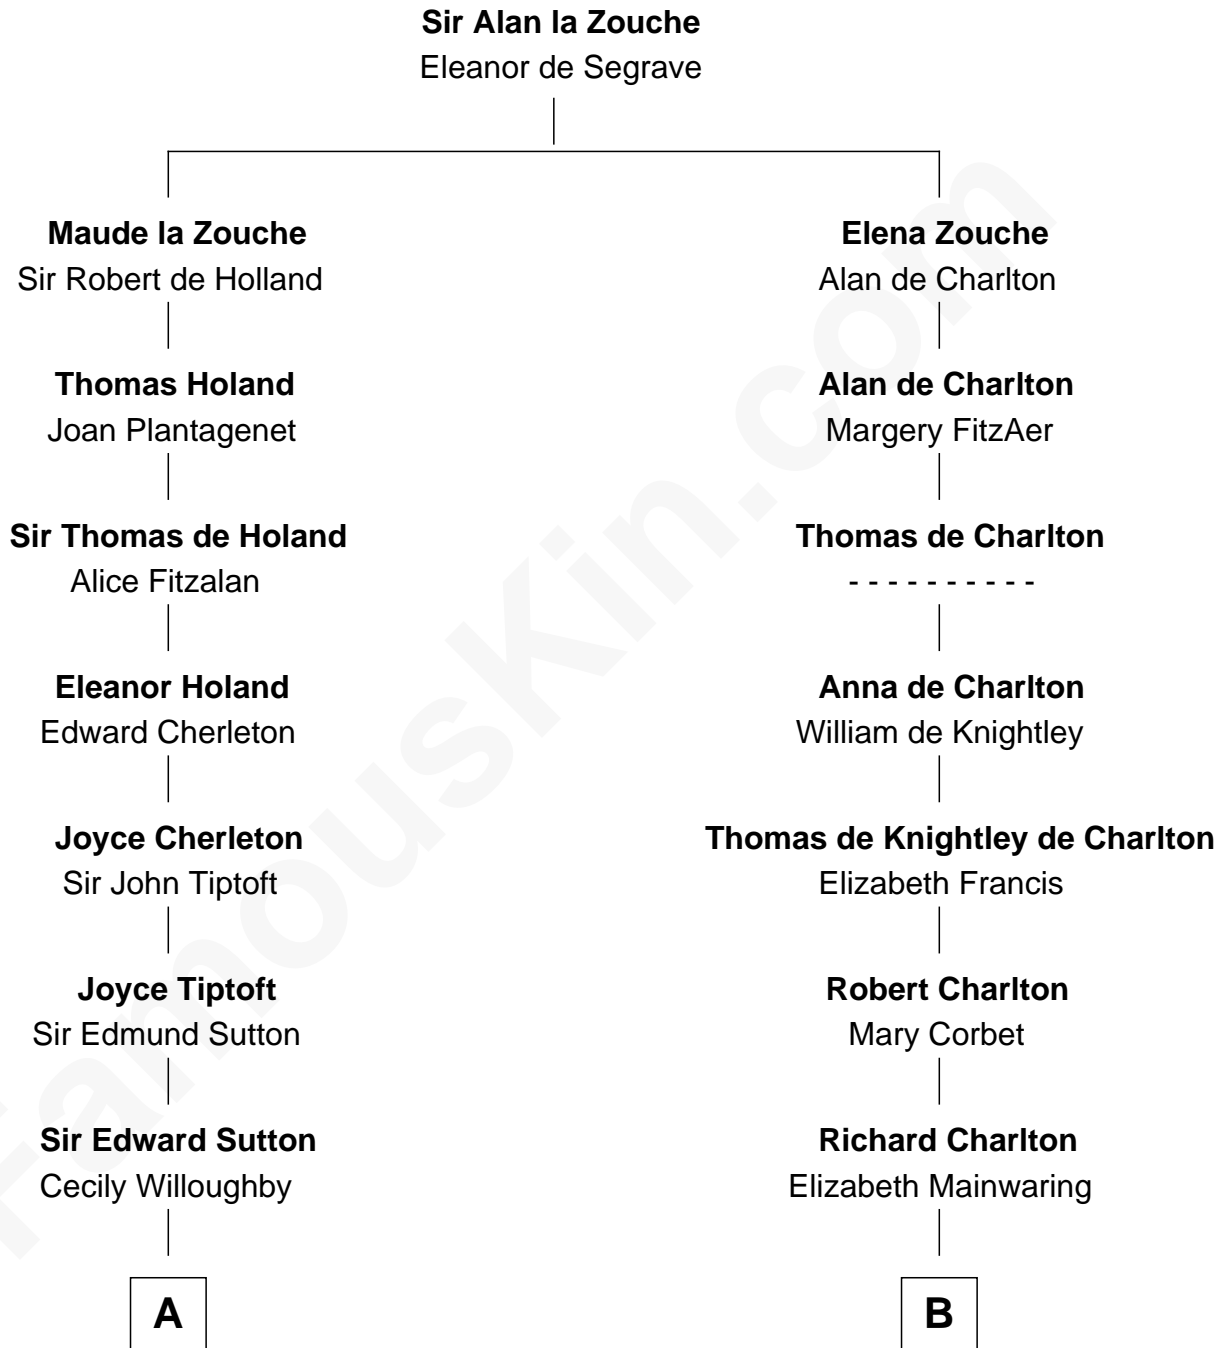

FamousKin.com Relationship Chart of

Bill Weld

68th Governor of Massachusetts

15th cousin 6 times removed of

John Hancock

Signer of the Declaration of Independence

C

Harriet Low
John Babcock Hillard

Harriet Hillard
William Augustus White

Margaret Low White
Francis Minot Weld

David Weld
Mary Blake Nichols

Bill Weld
68th Governor of Massachusetts

FamousKin.com