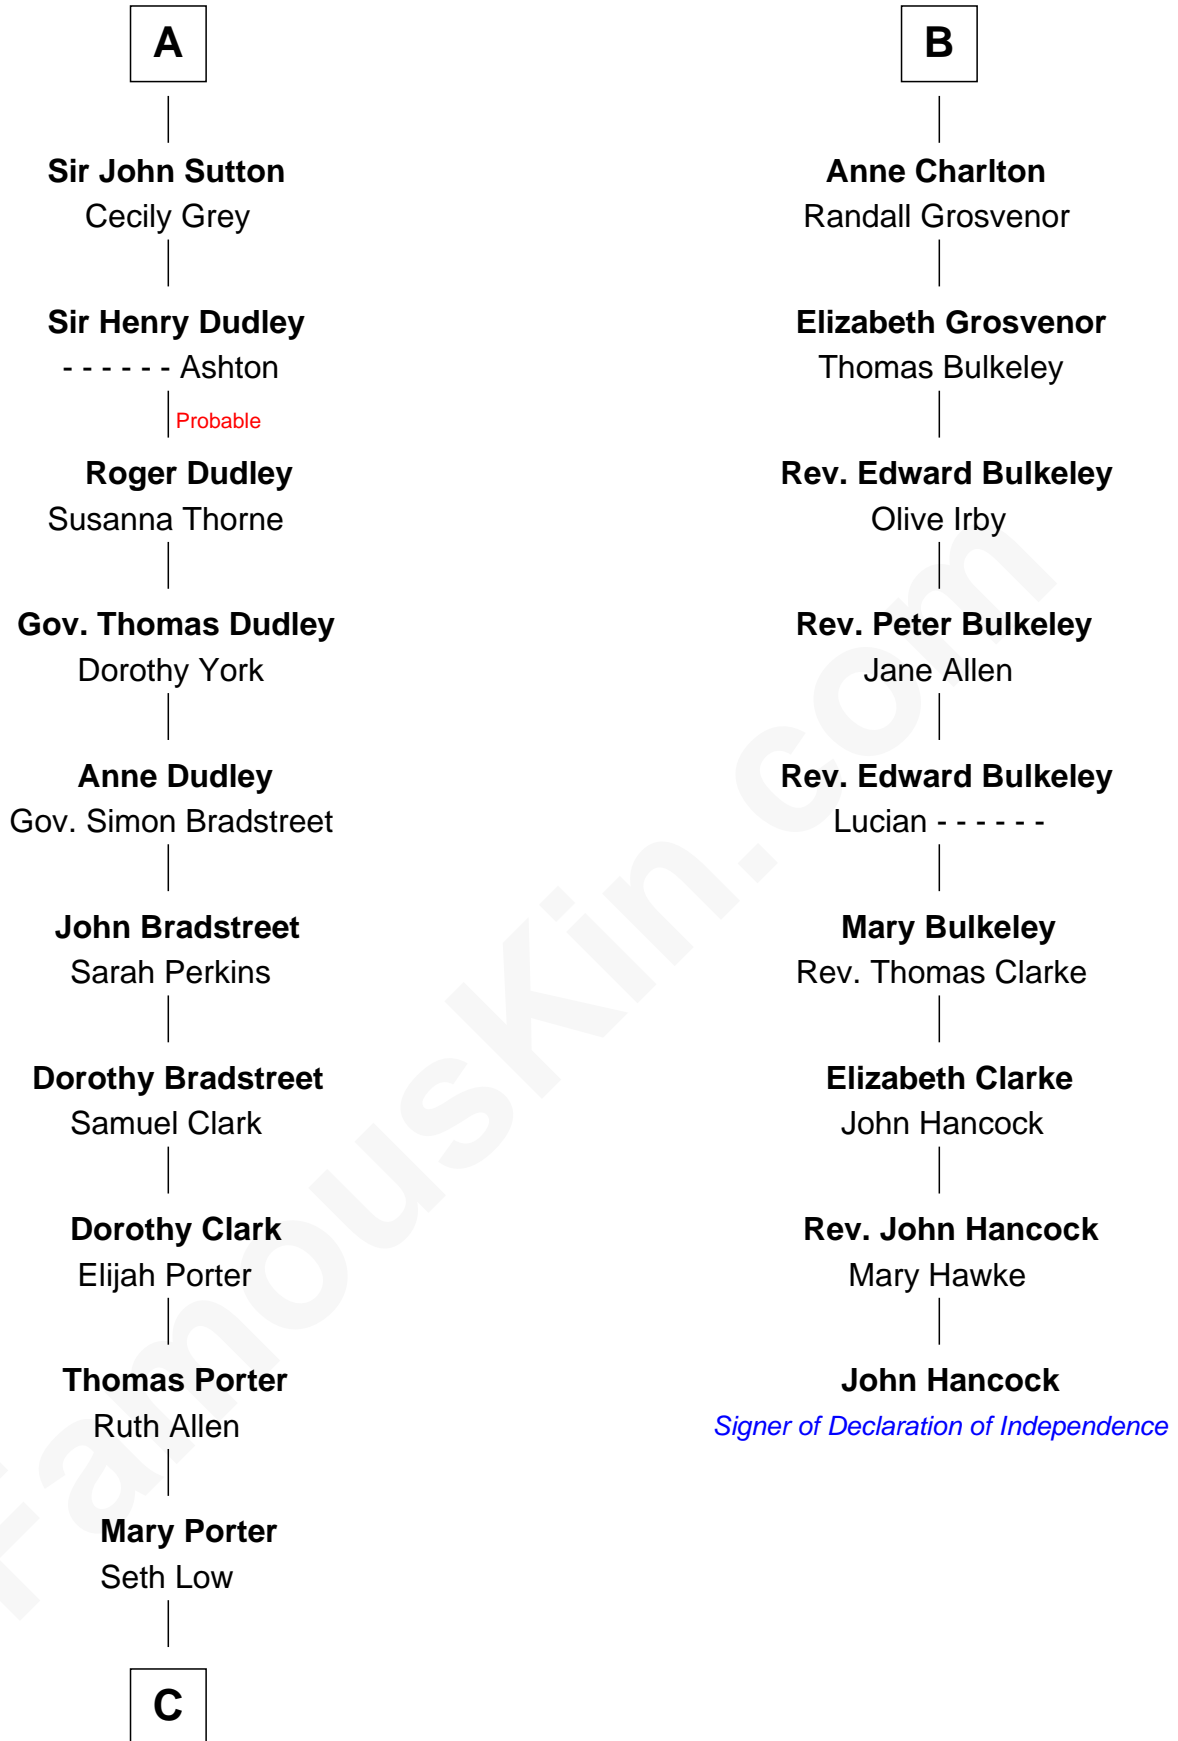

FamousKin.com Relationship Chart of

Bill Weld

68th Governor of Massachusetts

15th cousin 6 times removed of

John Hancock

Signer of the Declaration of Independence

C

Harriet Low
John Babcock Hillard

Harriet Hillard
William Augustus White

Margaret Low White
Francis Minot Weld

David Weld
Mary Blake Nichols

Bill Weld
68th Governor of Massachusetts

FamousKin.com