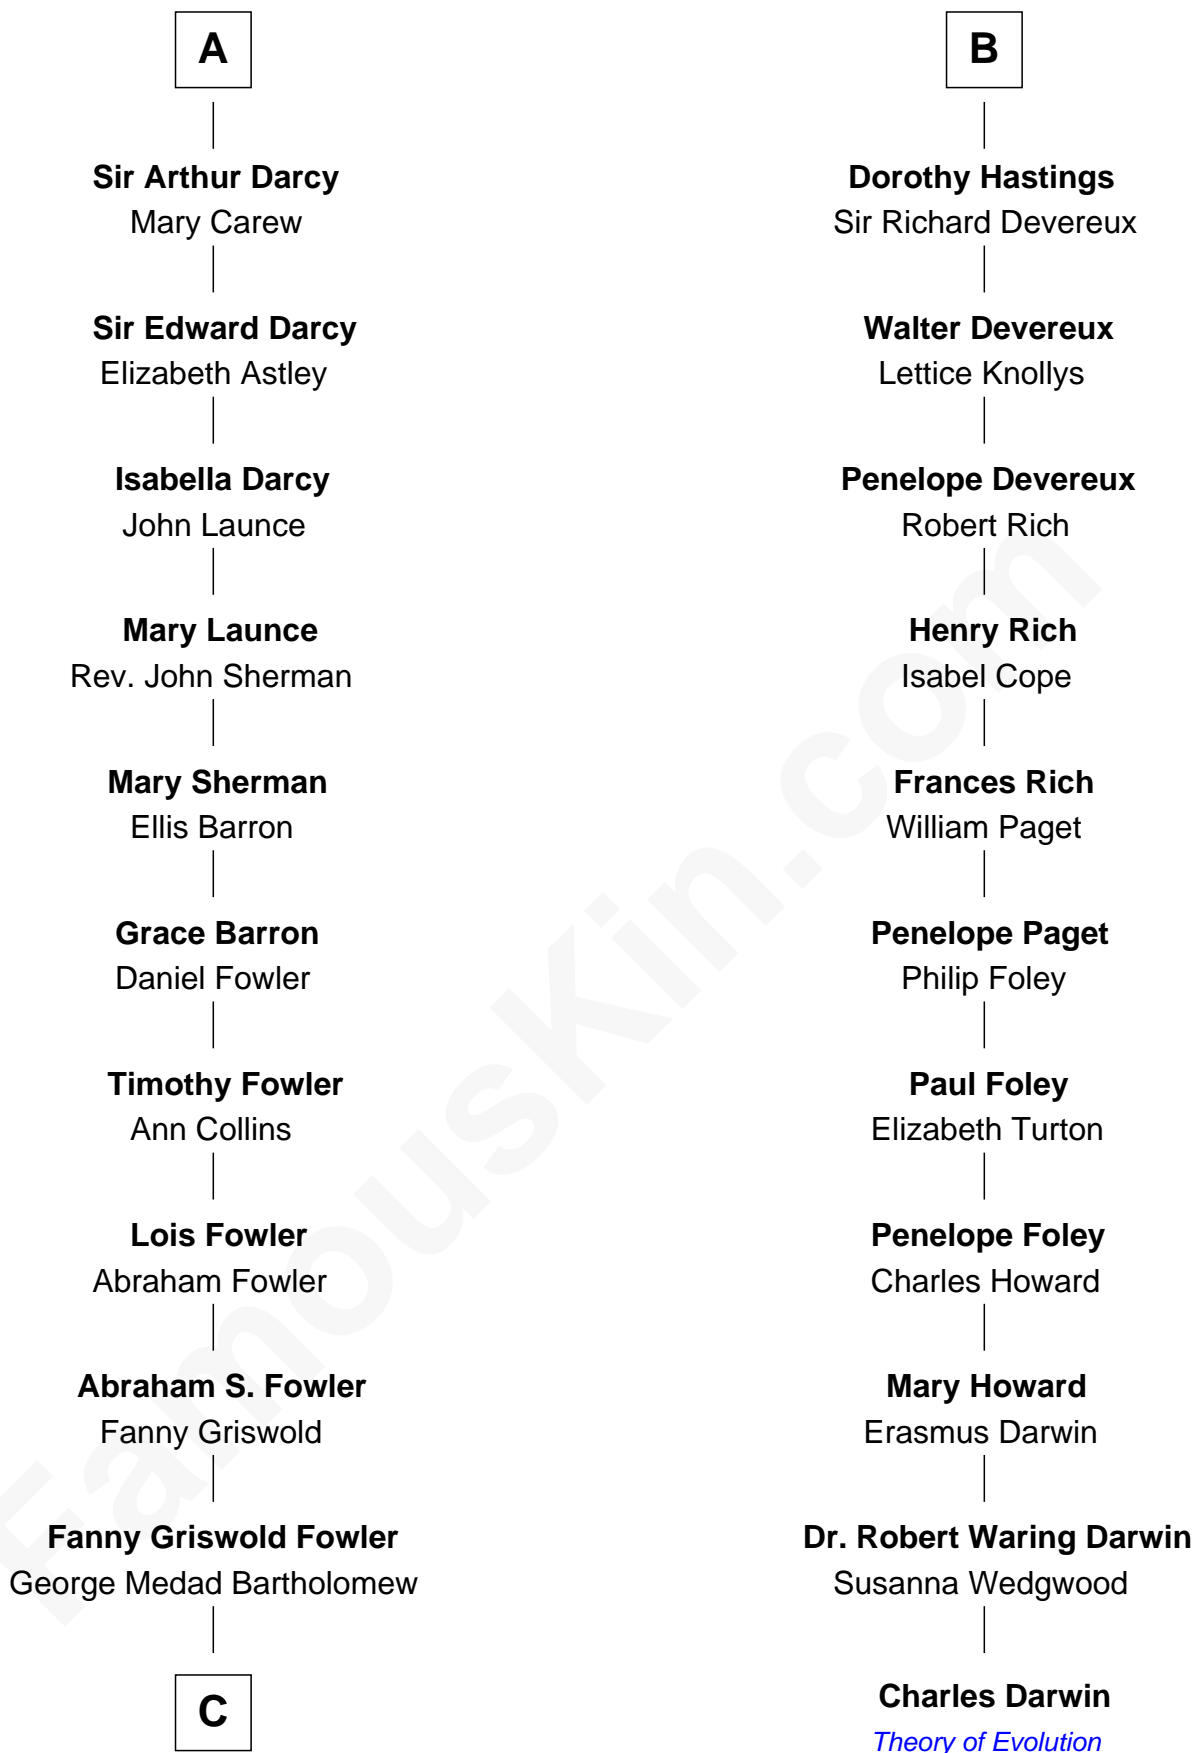

FamousKin.com

Relationship Chart of

Bill Weld

68th Governor of Massachusetts
17th cousin 3 times removed of

Charles Darwin
Theory of Evolution

John de Botetourte
Maud FitzThomas

C

Fanny Elizabeth Bartholomew

Dr. Francis Minot Weld

Francis Minot Weld

Margaret Low White

David Weld

Mary Blake Nichols

Bill Weld

68th Governor of Massachusetts

FamousKin.com