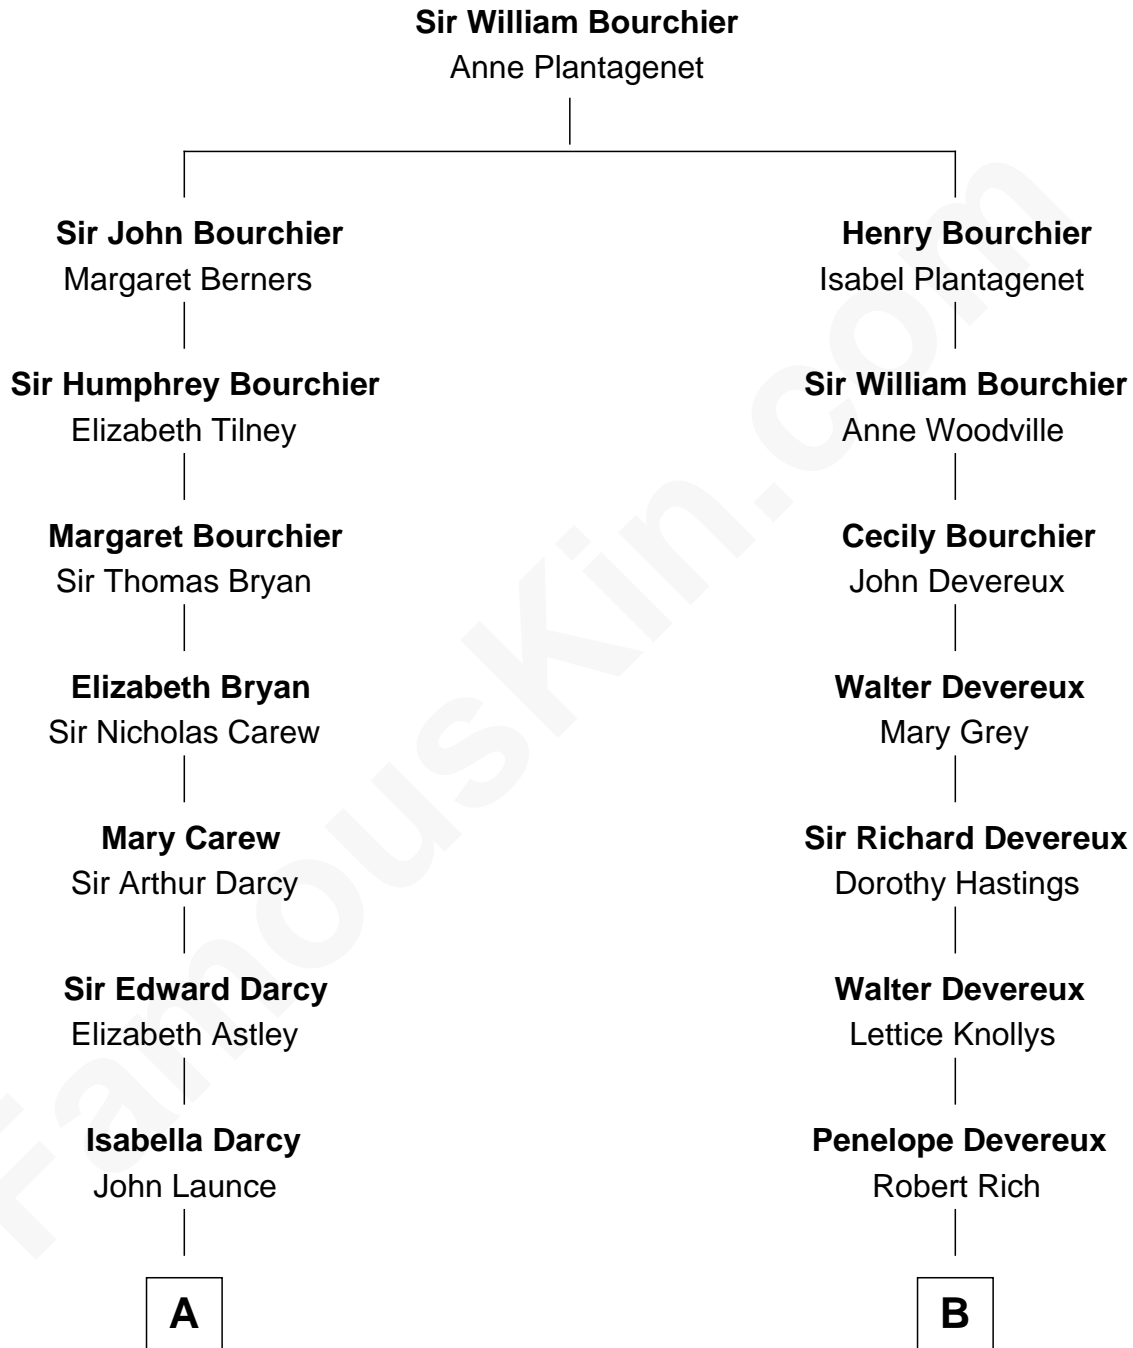

# FamousKin.com

## Relationship Chart of

### Bill Weld

68th Governor of Massachusetts

14th cousin 3 times removed of

**Charles Darwin**  
Theory of Evolution

Bill Weld photo by [Marc Nozell](#) ([CC BY-SA 2.0](#))