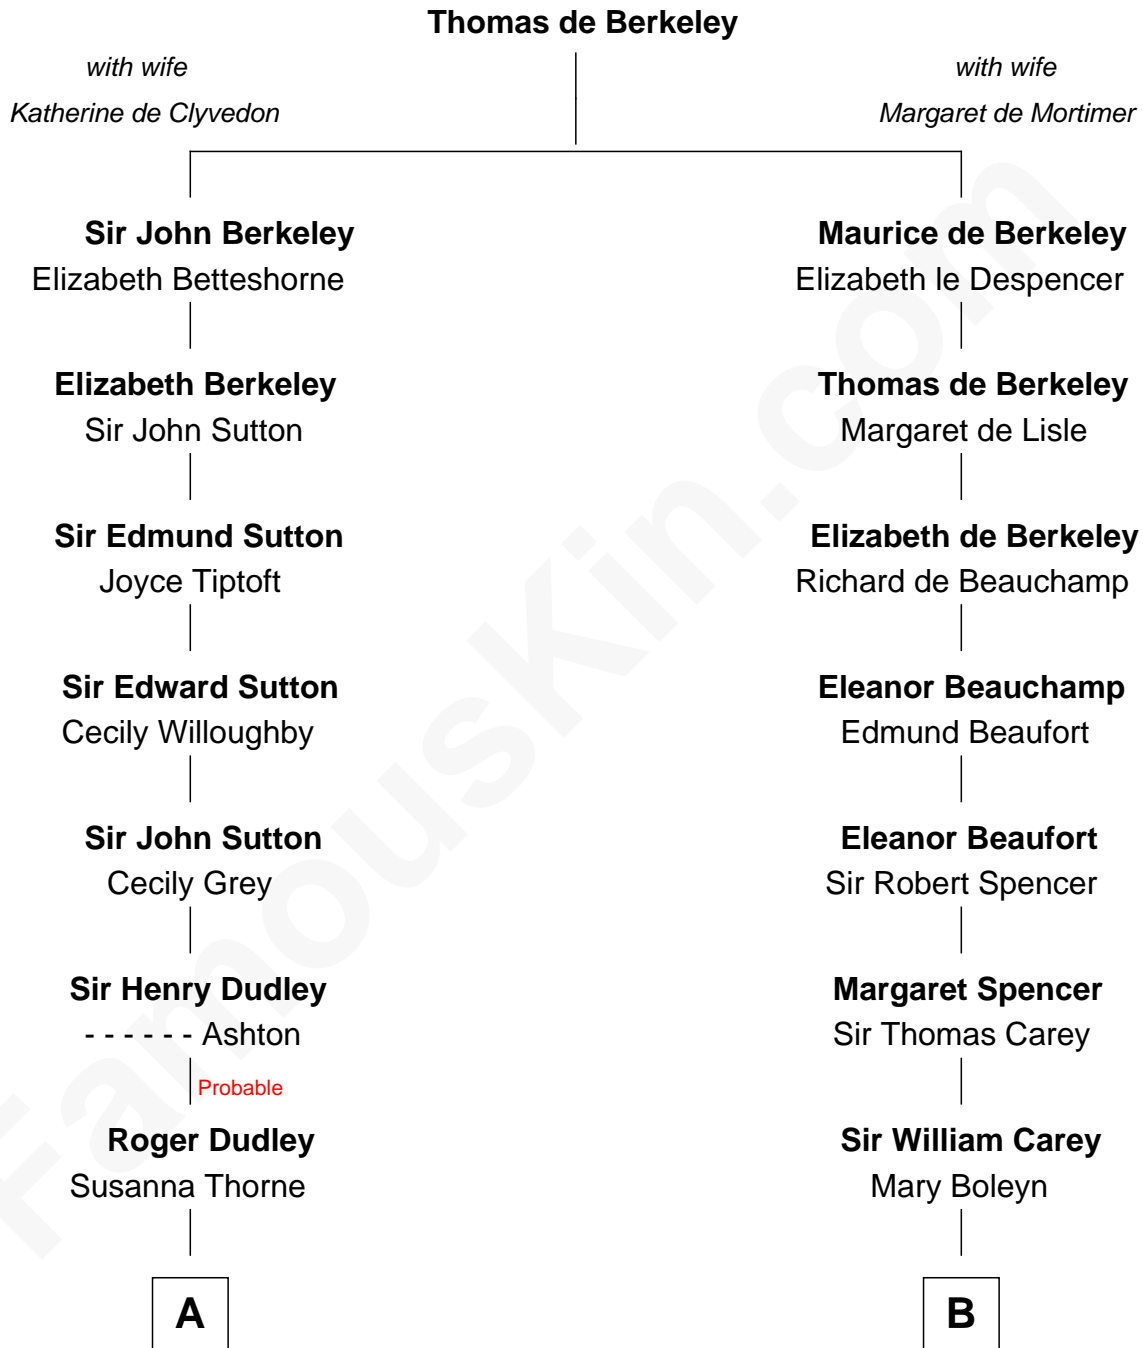

FamousKin.com

Relationship Chart of

Bill Weld

68th Governor of Massachusetts
16th cousin 2 times removed of

Charles Darwin
Theory of Evolution

C

—
David Weld

Mary Blake Nichols

—
Bill Weld

68th Governor of Massachusetts

FamousKin.com