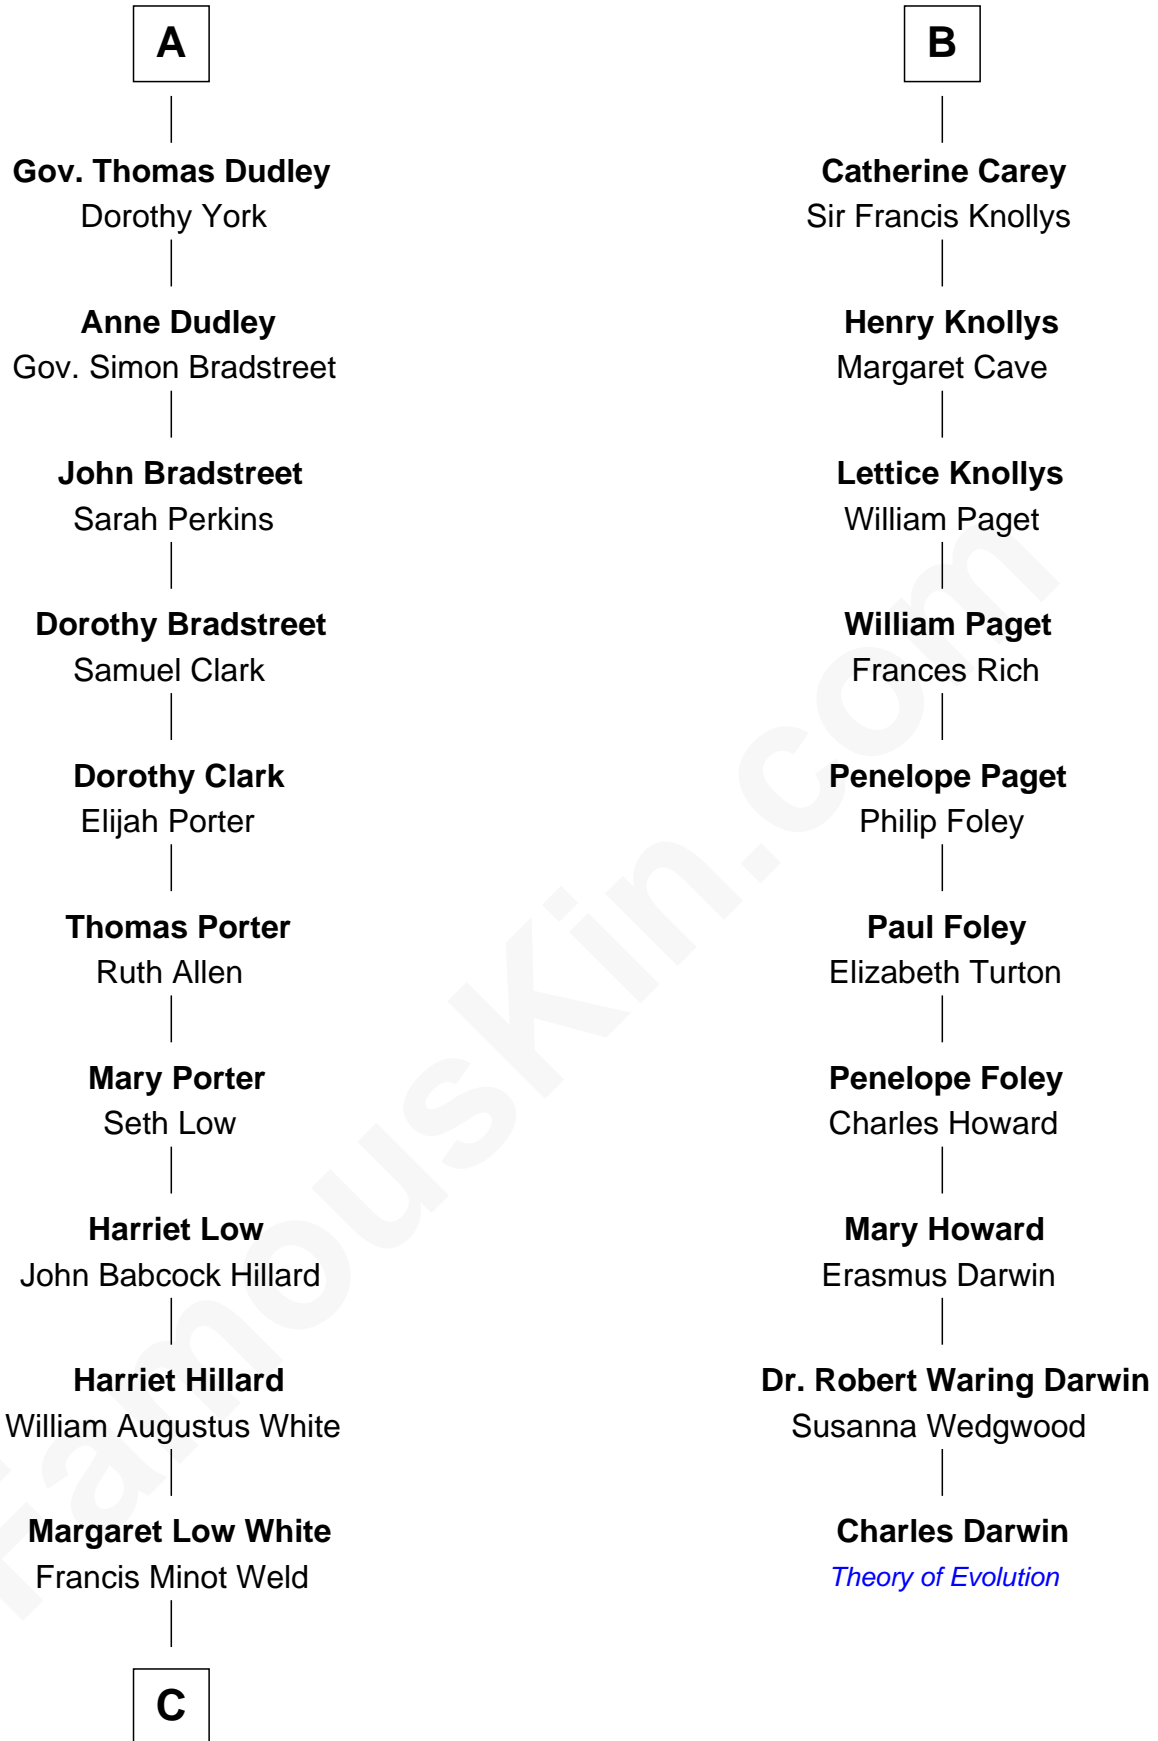

FamousKin.com

Relationship Chart of

Bill Weld

68th Governor of Massachusetts
16th cousin 2 times removed of

Charles Darwin
Theory of Evolution

C

—
David Weld

Mary Blake Nichols

—
Bill Weld

68th Governor of Massachusetts

FamousKin.com