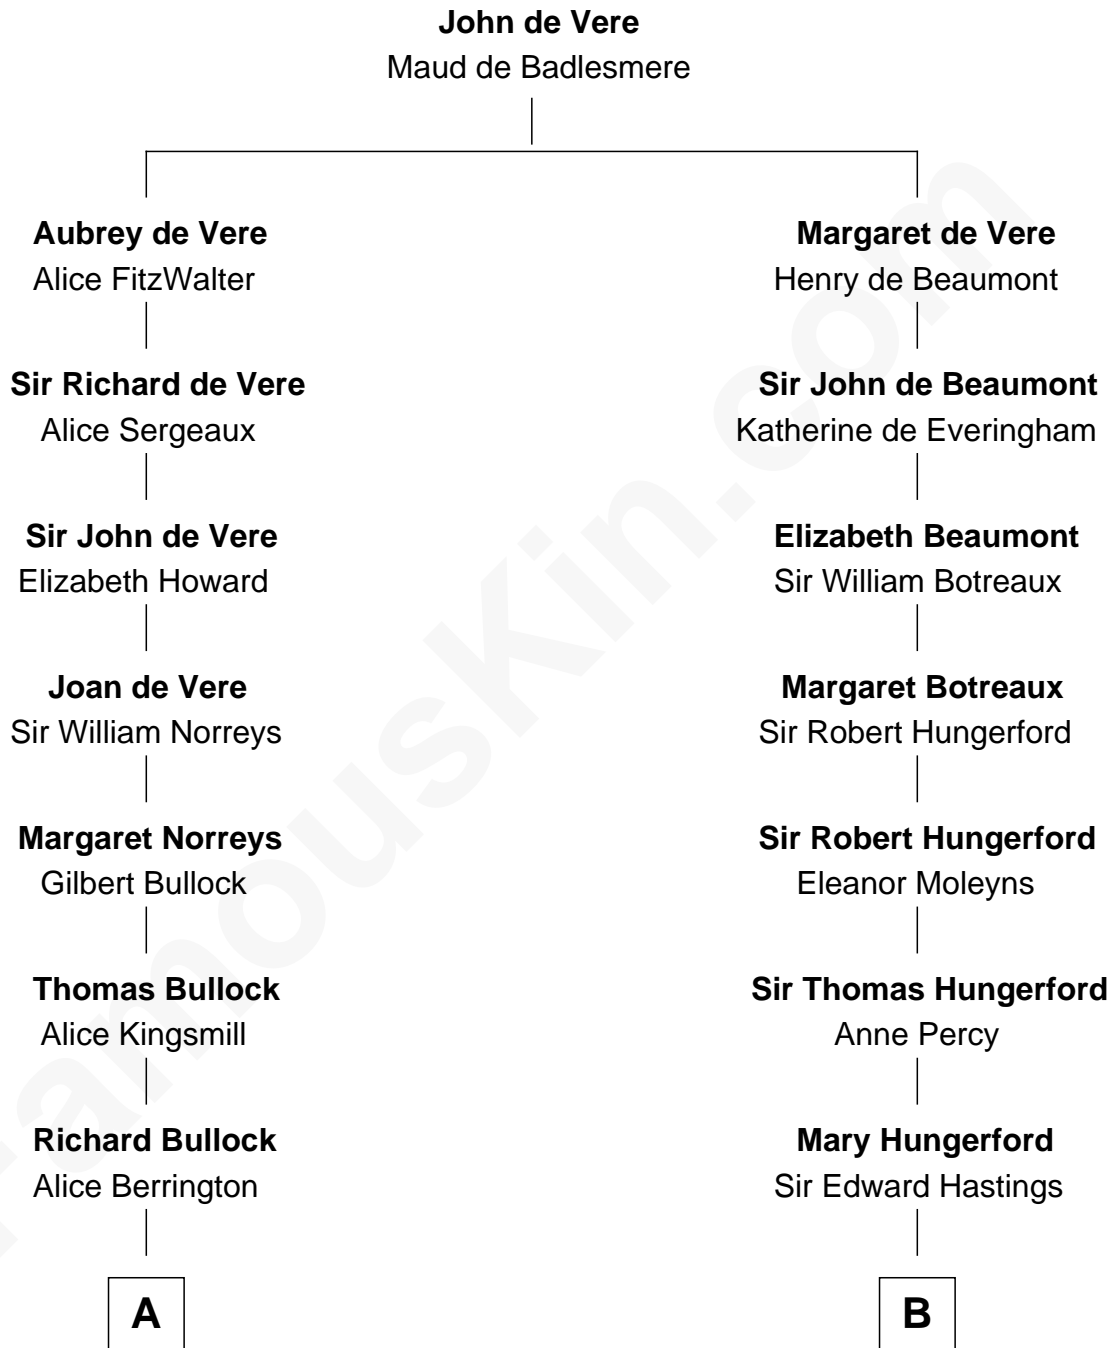

FamousKin.com Relationship Chart of

Bill Weld

68th Governor of Massachusetts

18th cousin of

Charles Darwin

Theory of Evolution

FamousKin.com