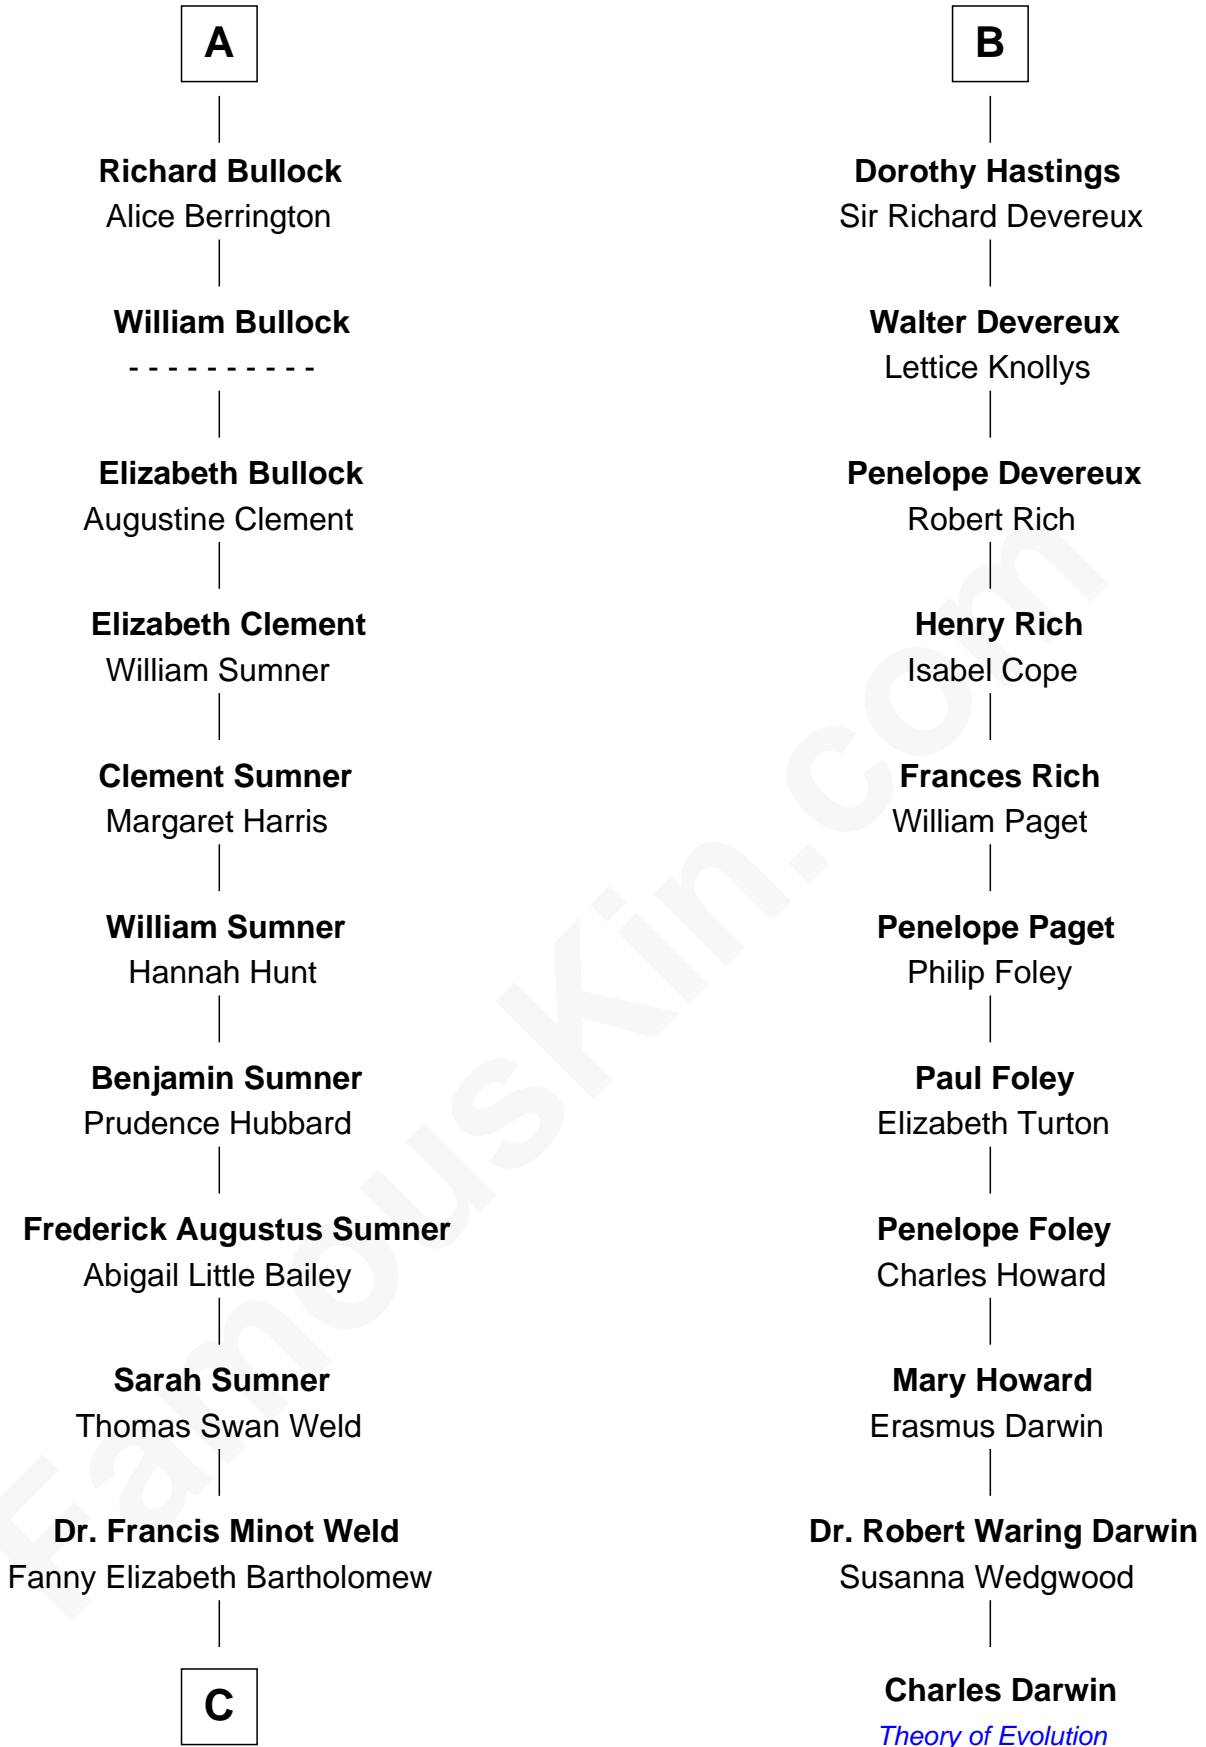

FamousKin.com

Relationship Chart of

Bill Weld

68th Governor of Massachusetts
17th cousin 2 times removed of

Charles Darwin
Theory of Evolution

William de Montagu
Katherine de Grandison

Sibyl de Montagu
Sir Edmund Fitzalan

Philippa de Montagu
Sir Roger de Mortimer

Philippe Fitzalan
Sir Richard Sergeaux

Edmund Mortimer
Philippa Plantagenet

Alice Sergeaux
Sir Richard de Vere

Elizabeth Mortimer
Sir Henry Percy

Sir John de Vere
Elizabeth Howard

Sir Henry Percy
Eleanor Neville

Joan de Vere
Sir William Norreys

Anne Percy
Sir Thomas Hungerford

Margaret Norreys
Gilbert Bullock

Mary Hungerford
Sir Edward Hastings

Thomas Bullock
Alice Kingsmill

Sir George Hastings
Anne Stafford

A

B

C

—
Francis Minot Weld
Margaret Low White

—
David Weld
Mary Blake Nichols

—
Bill Weld
68th Governor of Massachusetts

FamousKin.com