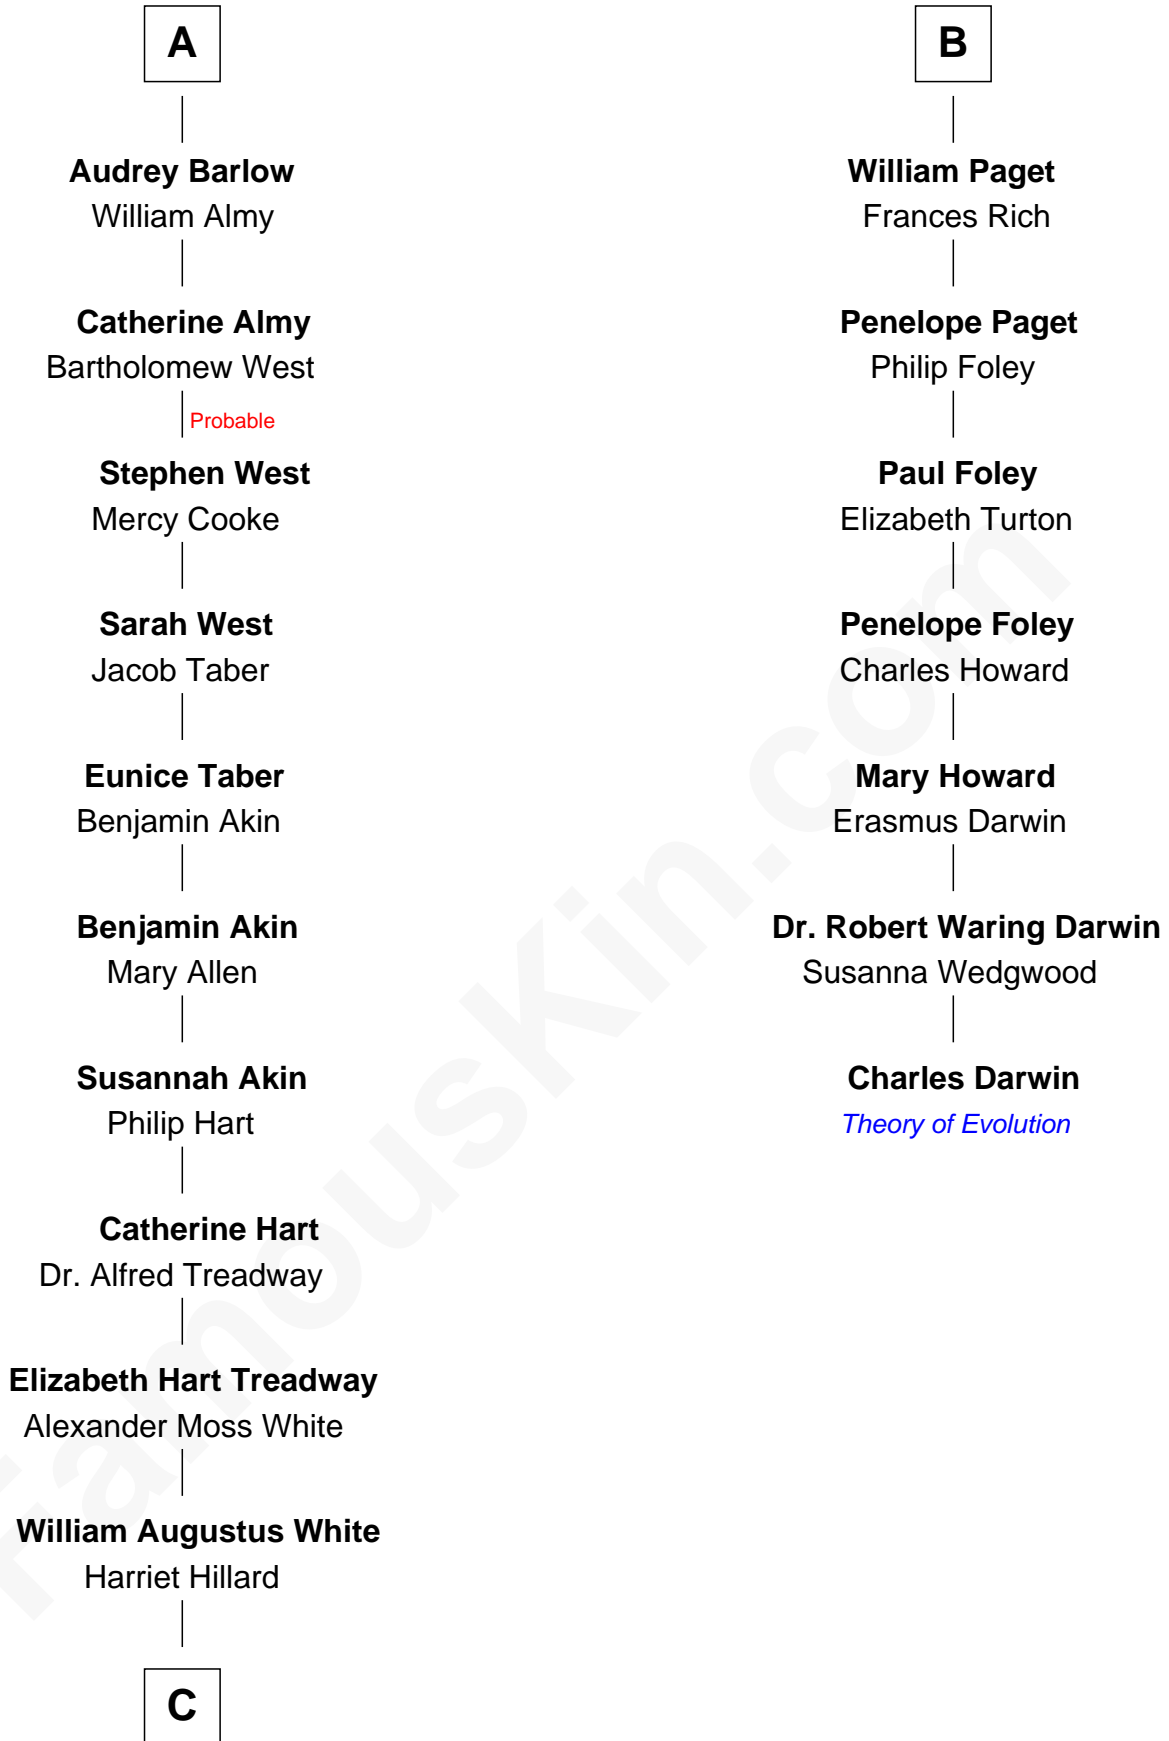

## Relationship Chart of

### Bill Weld

68th Governor of Massachusetts  
13th cousin 6 times removed of

**Charles Darwin**  
*Theory of Evolution*

**C**

—  
**Margaret Low White**

Francis Minot Weld

—  
**David Weld**

Mary Blake Nichols