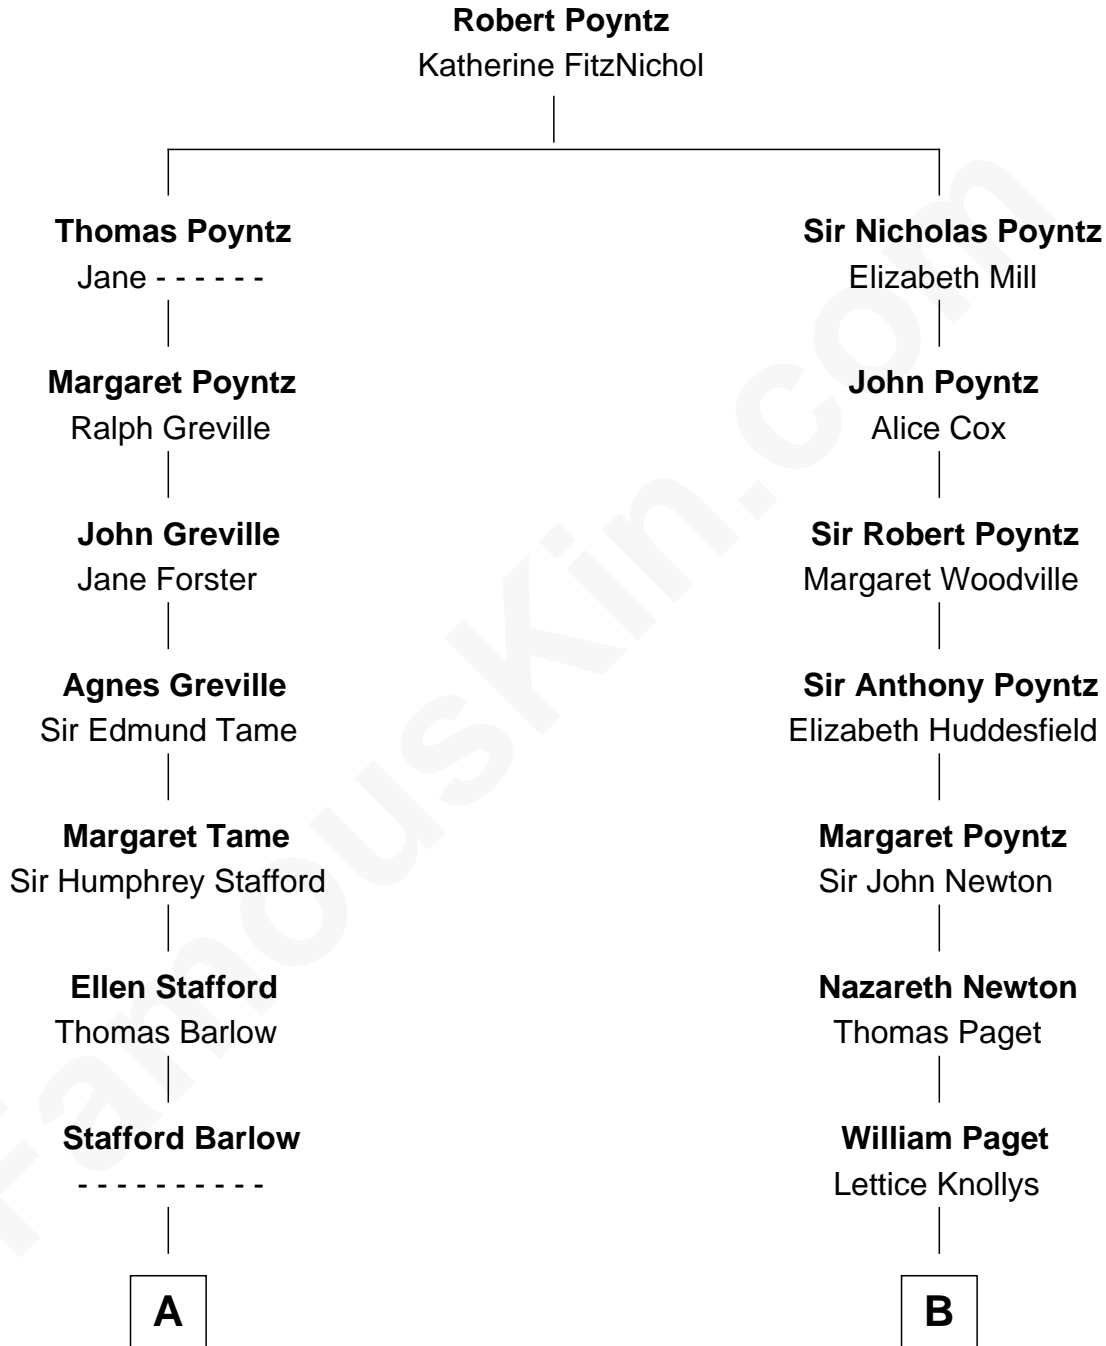

# FamousKin.com

## Relationship Chart of

### Bill Weld

68th Governor of Massachusetts  
13th cousin 6 times removed of

**Charles Darwin**  
*Theory of Evolution*

**C**

—  
**Margaret Low White**

Francis Minot Weld

—  
**David Weld**

Mary Blake Nichols