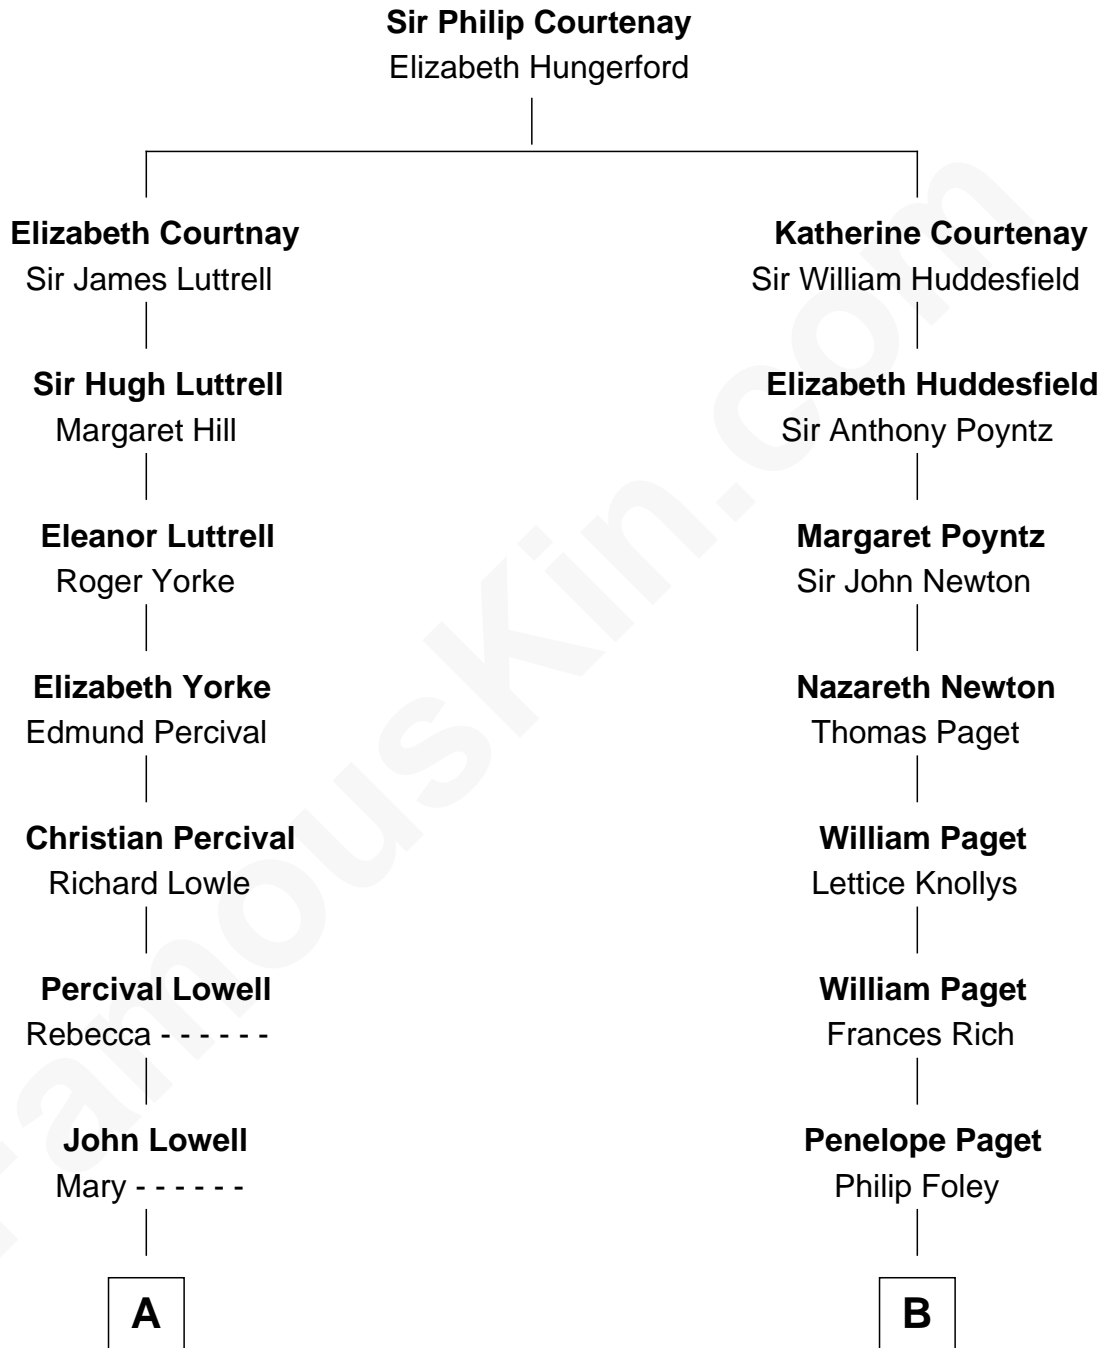

FamousKin.com

Relationship Chart of

Bill Weld

68th Governor of Massachusetts

11th cousin 6 times removed of

Charles Darwin

Theory of Evolution

Bill Weld photo by [Marc Nozell](#) ([CC BY-SA 2.0](#))