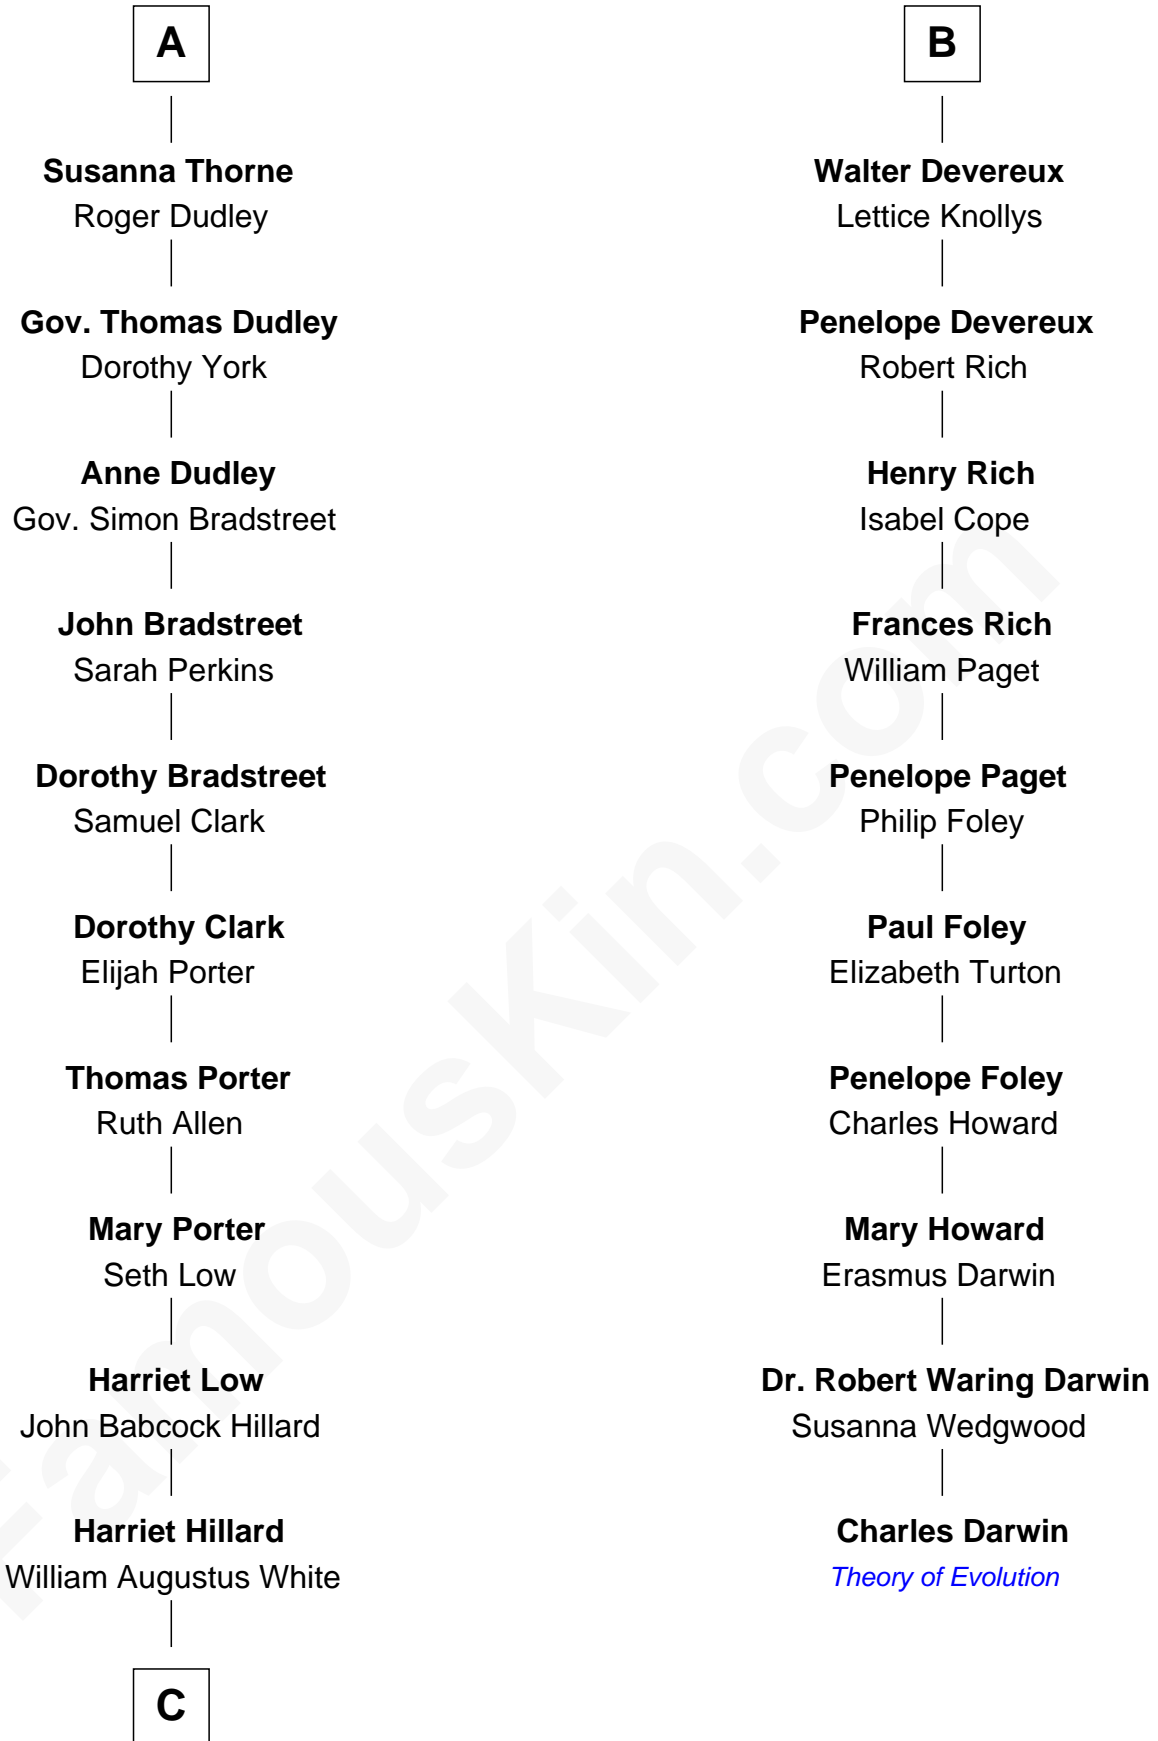

## Relationship Chart of

### Bill Weld

68th Governor of Massachusetts

16th cousin 3 times removed of

**Charles Darwin**  
Theory of Evolution

**C**

—  
**Margaret Low White**

Francis Minot Weld

—  
**David Weld**

Mary Blake Nichols

—  
**Bill Weld**

*68th Governor of Massachusetts*

FamousKin.com