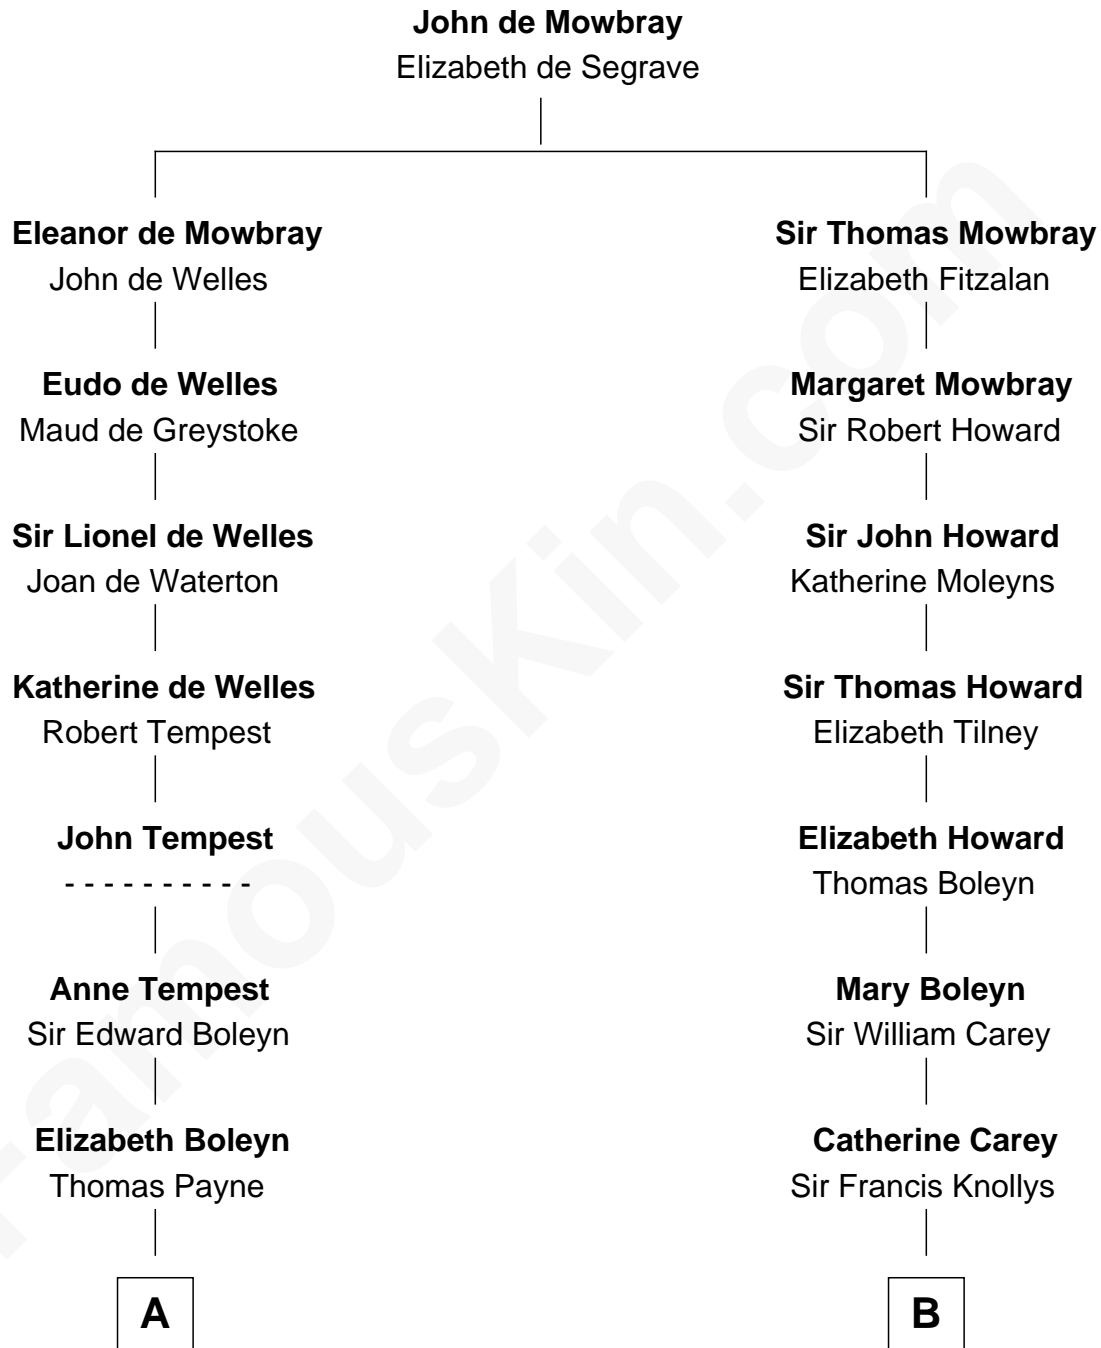

FamousKin.com

Relationship Chart of

Bill Weld

68th Governor of Massachusetts
15th cousin 5 times removed of

Charles Darwin
Theory of Evolution

C

—
John Gelston Floyd

Julia Floyd DuBois

—
Cornelia DuBois Floyd

John Treadwell Nichols

—
Mary Blake Nichols

David Weld

—
Bill Weld

68th Governor of Massachusetts

FamousKin.com