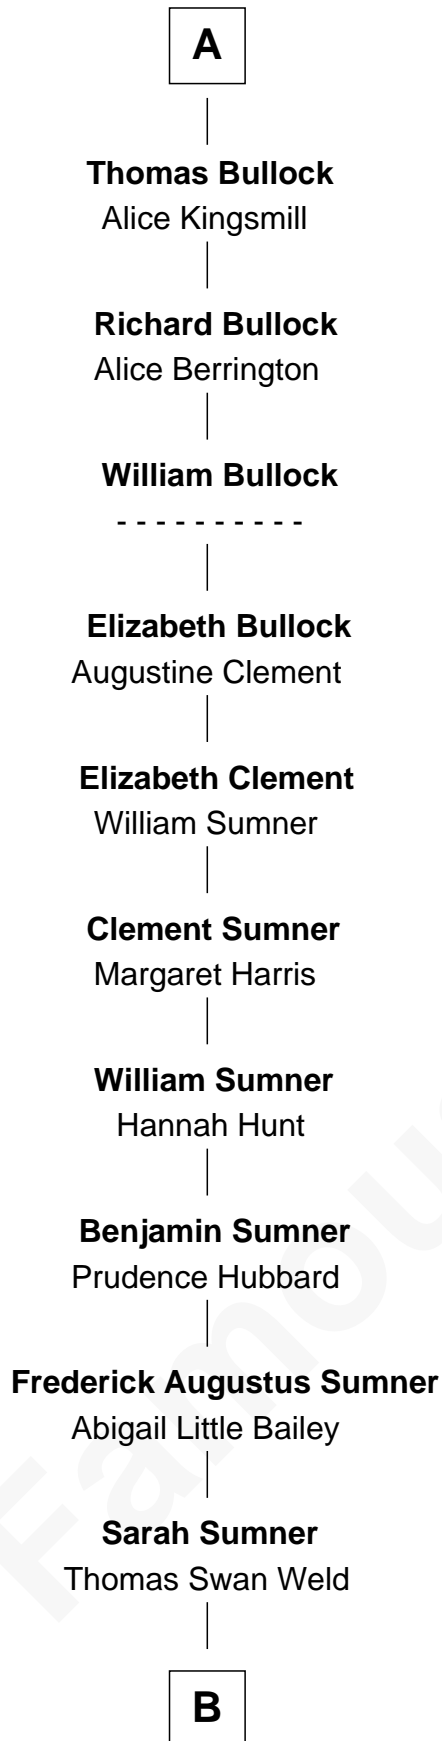

FamousKin.com

Relationship Chart of

Bill Weld

68th Governor of Massachusetts

6th cousin 14 times removed of

Catherine Parr

6th Wife of King Henry VIII

B

—
Dr. Francis Minot Weld
Fanny Elizabeth Bartholomew

—
Francis Minot Weld
Margaret Low White

—
David Weld
Mary Blake Nichols

—
Bill Weld
68th Governor of Massachusetts

FamousKin.com