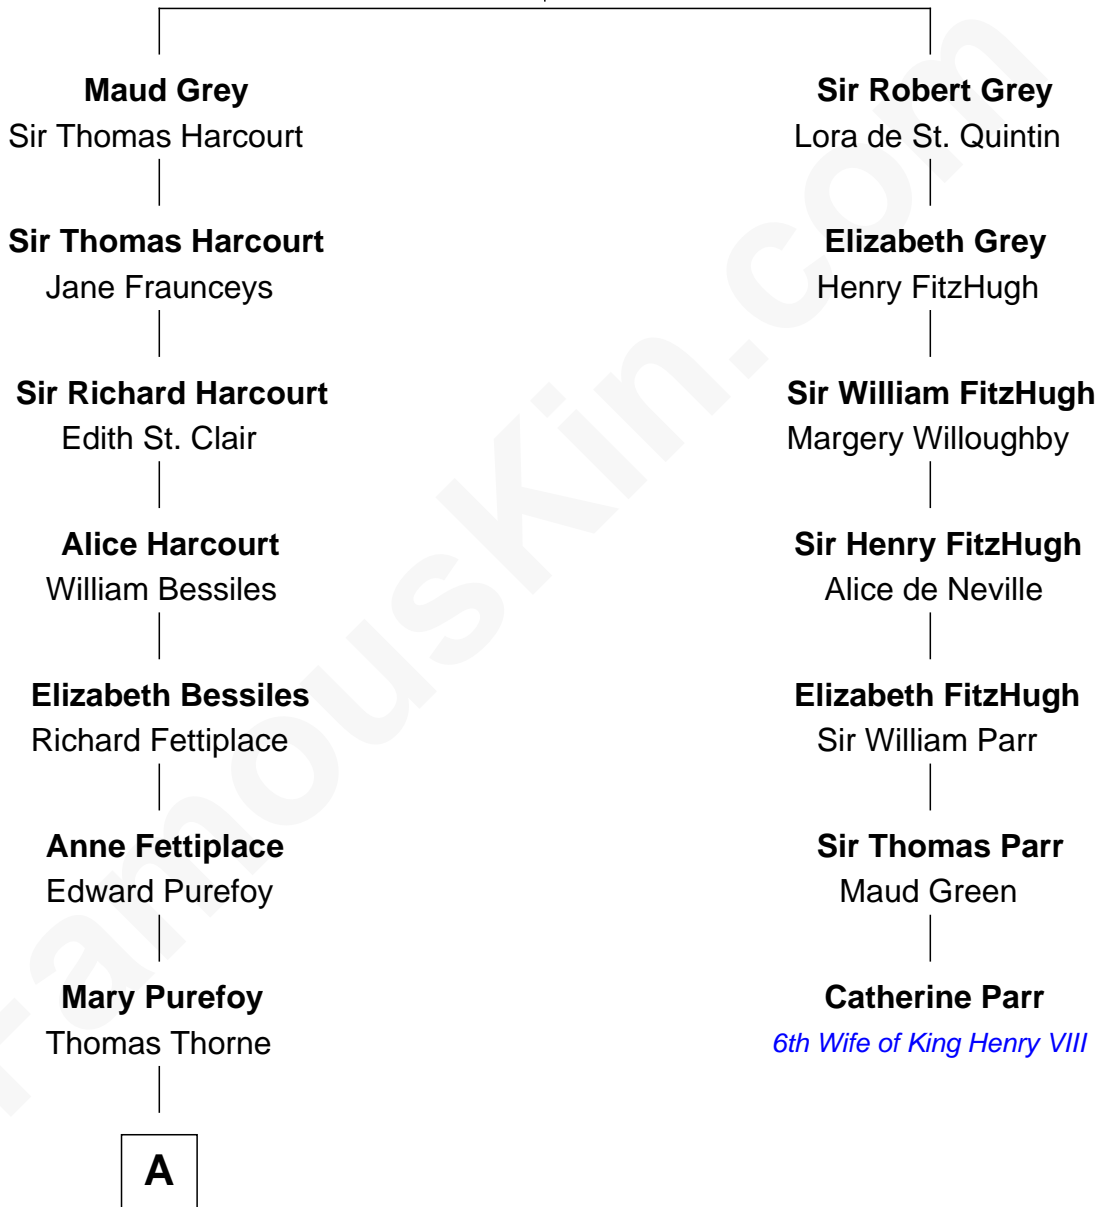

FamousKin.com

Relationship Chart of

Bill Weld

68th Governor of Massachusetts

6th cousin 13 times removed of

Catherine Parr

6th Wife of King Henry VIII

Sir John Grey
Avice Marmion

B

—
Margaret Low White

Francis Minot Weld

—
David Weld

Mary Blake Nichols

—
Bill Weld

68th Governor of Massachusetts

FamousKin.com