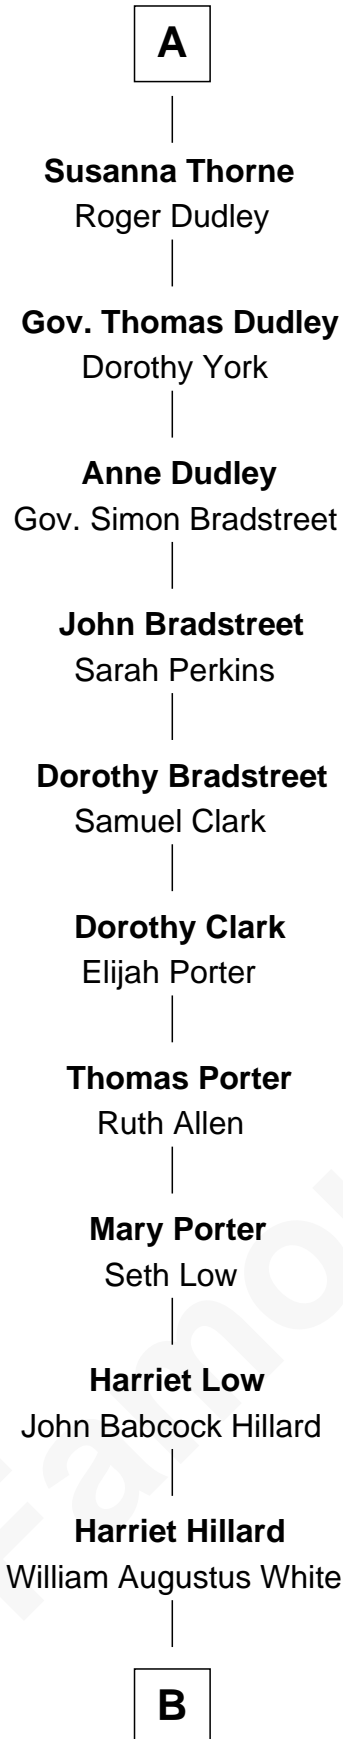

FamousKin.com

Relationship Chart of

Bill Weld

68th Governor of Massachusetts

6th cousin 13 times removed of

Catherine Parr

6th Wife of King Henry VIII

Sir John Grey
Avice Marmion

B

—
Margaret Low White

Francis Minot Weld

—
David Weld

Mary Blake Nichols

—
Bill Weld

68th Governor of Massachusetts

FamousKin.com