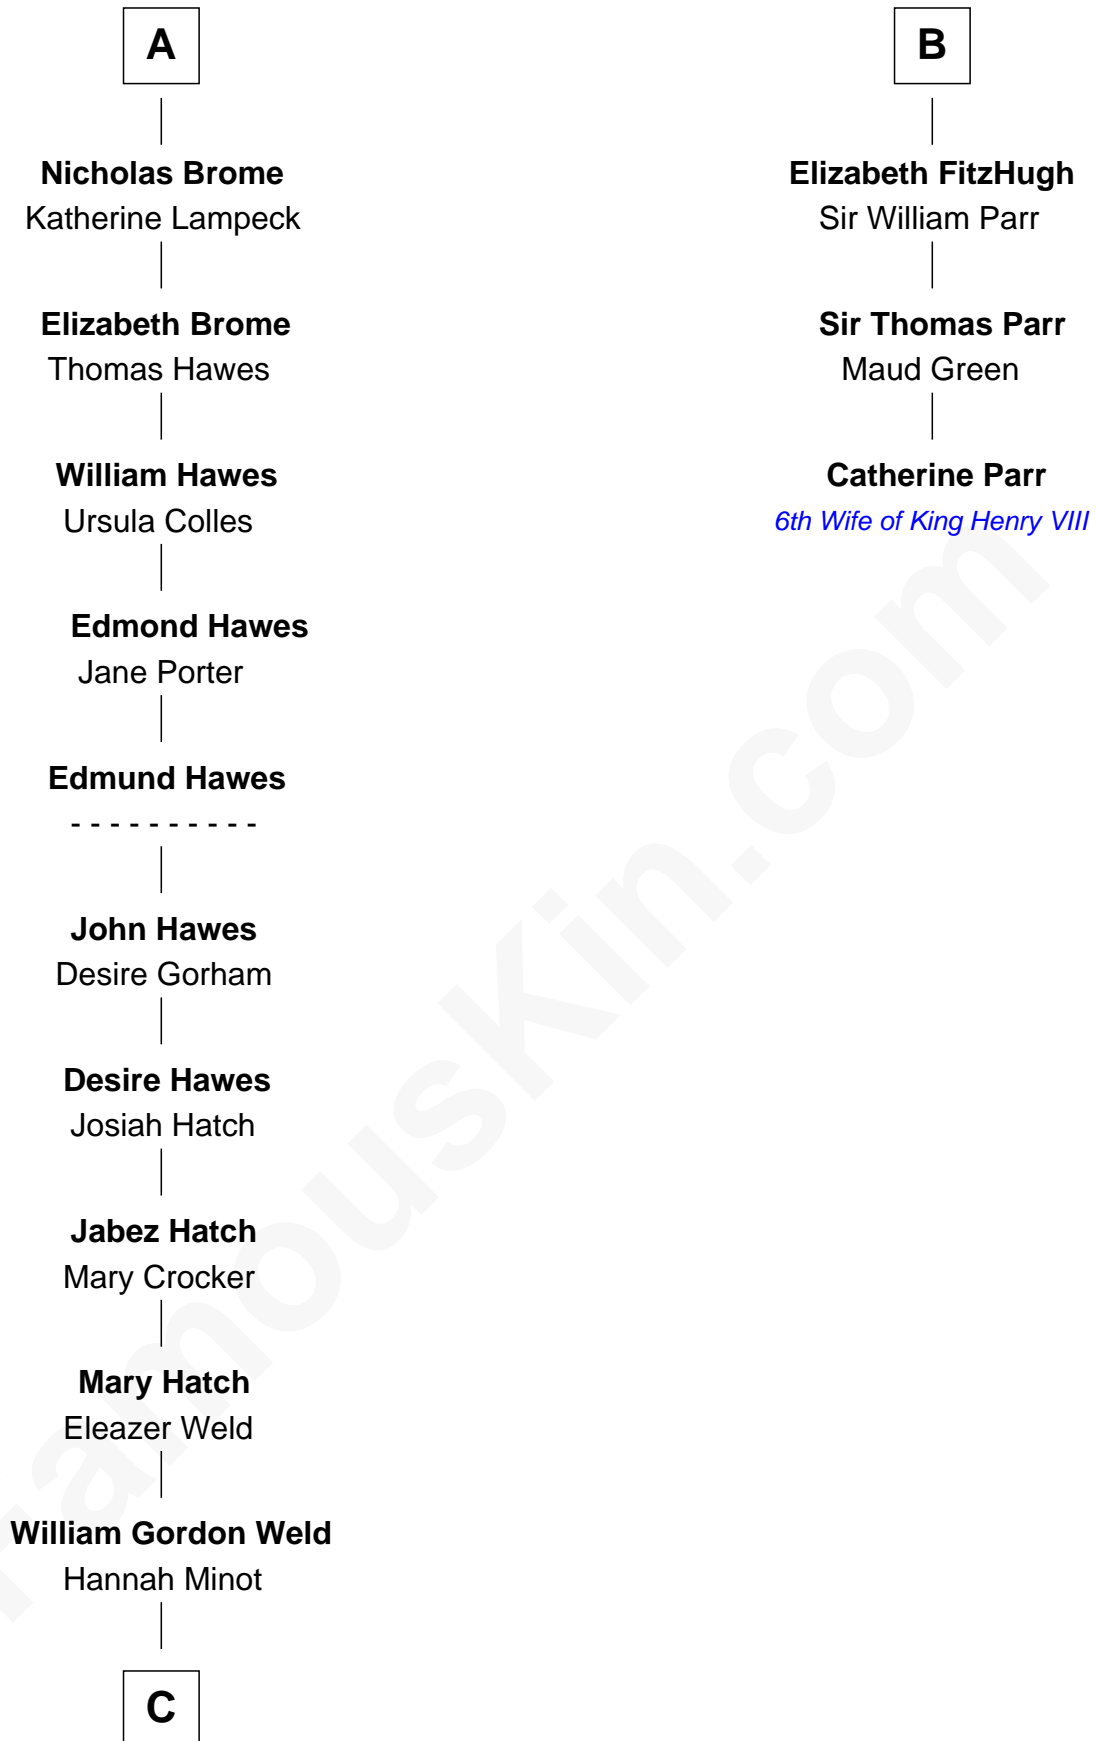

FamousKin.com

Relationship Chart of

Bill Weld

68th Governor of Massachusetts
9th cousin 12 times removed of

Catherine Parr
6th Wife of King Henry VIII

C

Thomas Swan Weld

Sarah Sumner