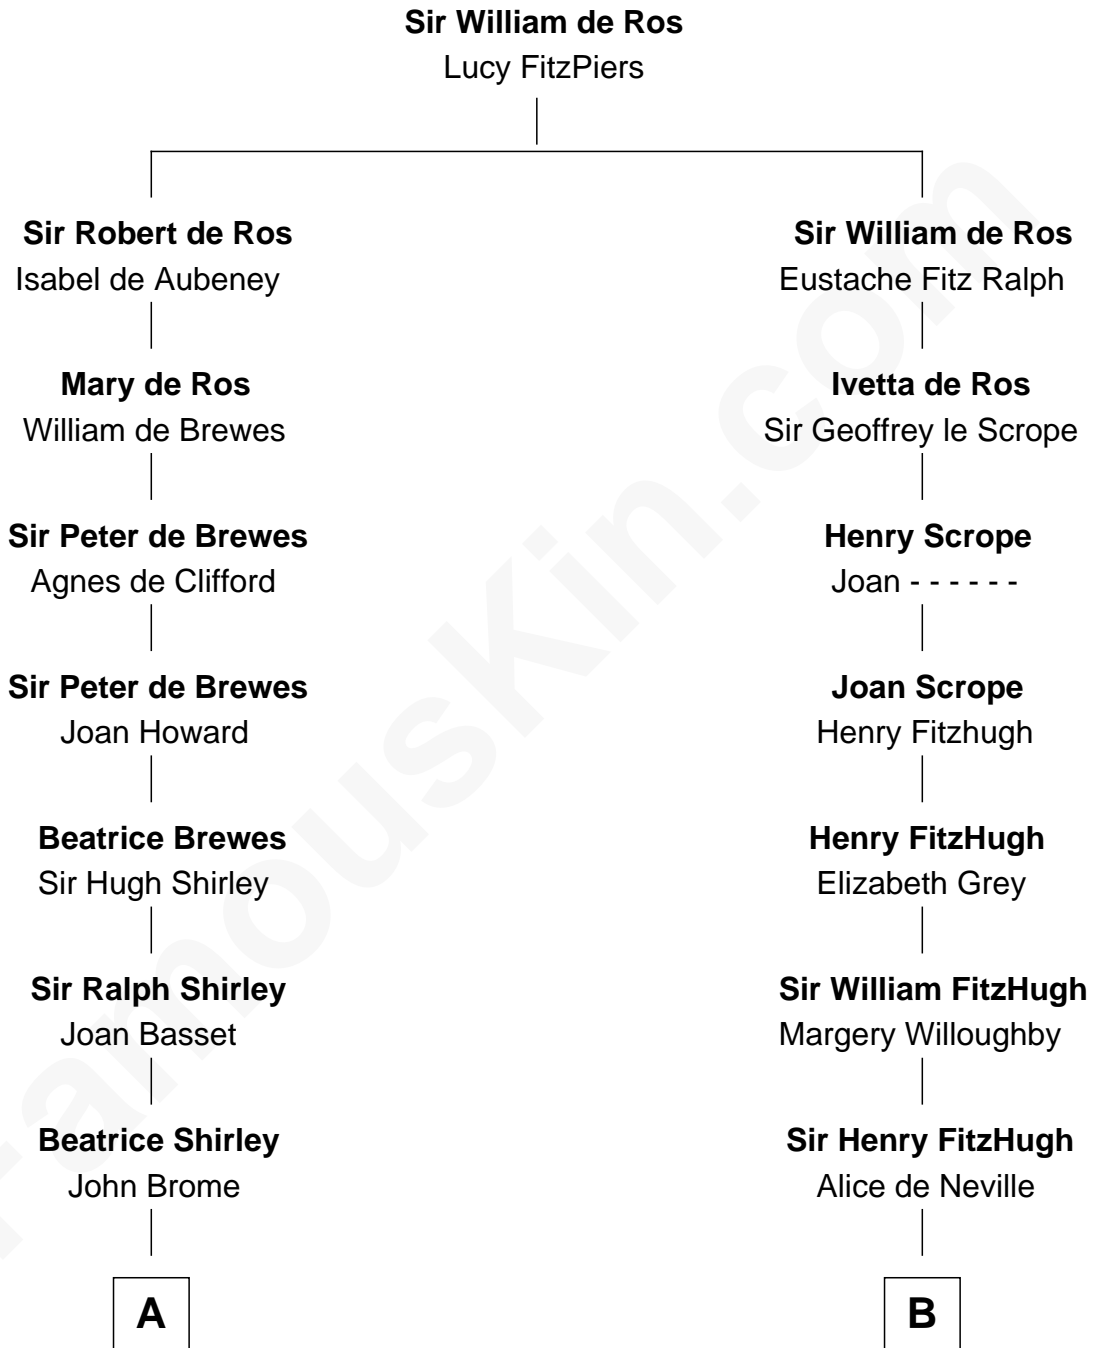

FamousKin.com

Relationship Chart of

Bill Weld

68th Governor of Massachusetts
9th cousin 12 times removed of

Catherine Parr
6th Wife of King Henry VIII

C

Thomas Swan Weld

Sarah Sumner

Dr. Francis Minot Weld

Fanny Elizabeth Bartholomew

Francis Minot Weld

Margaret Low White

David Weld

Mary Blake Nichols

Bill Weld

68th Governor of Massachusetts