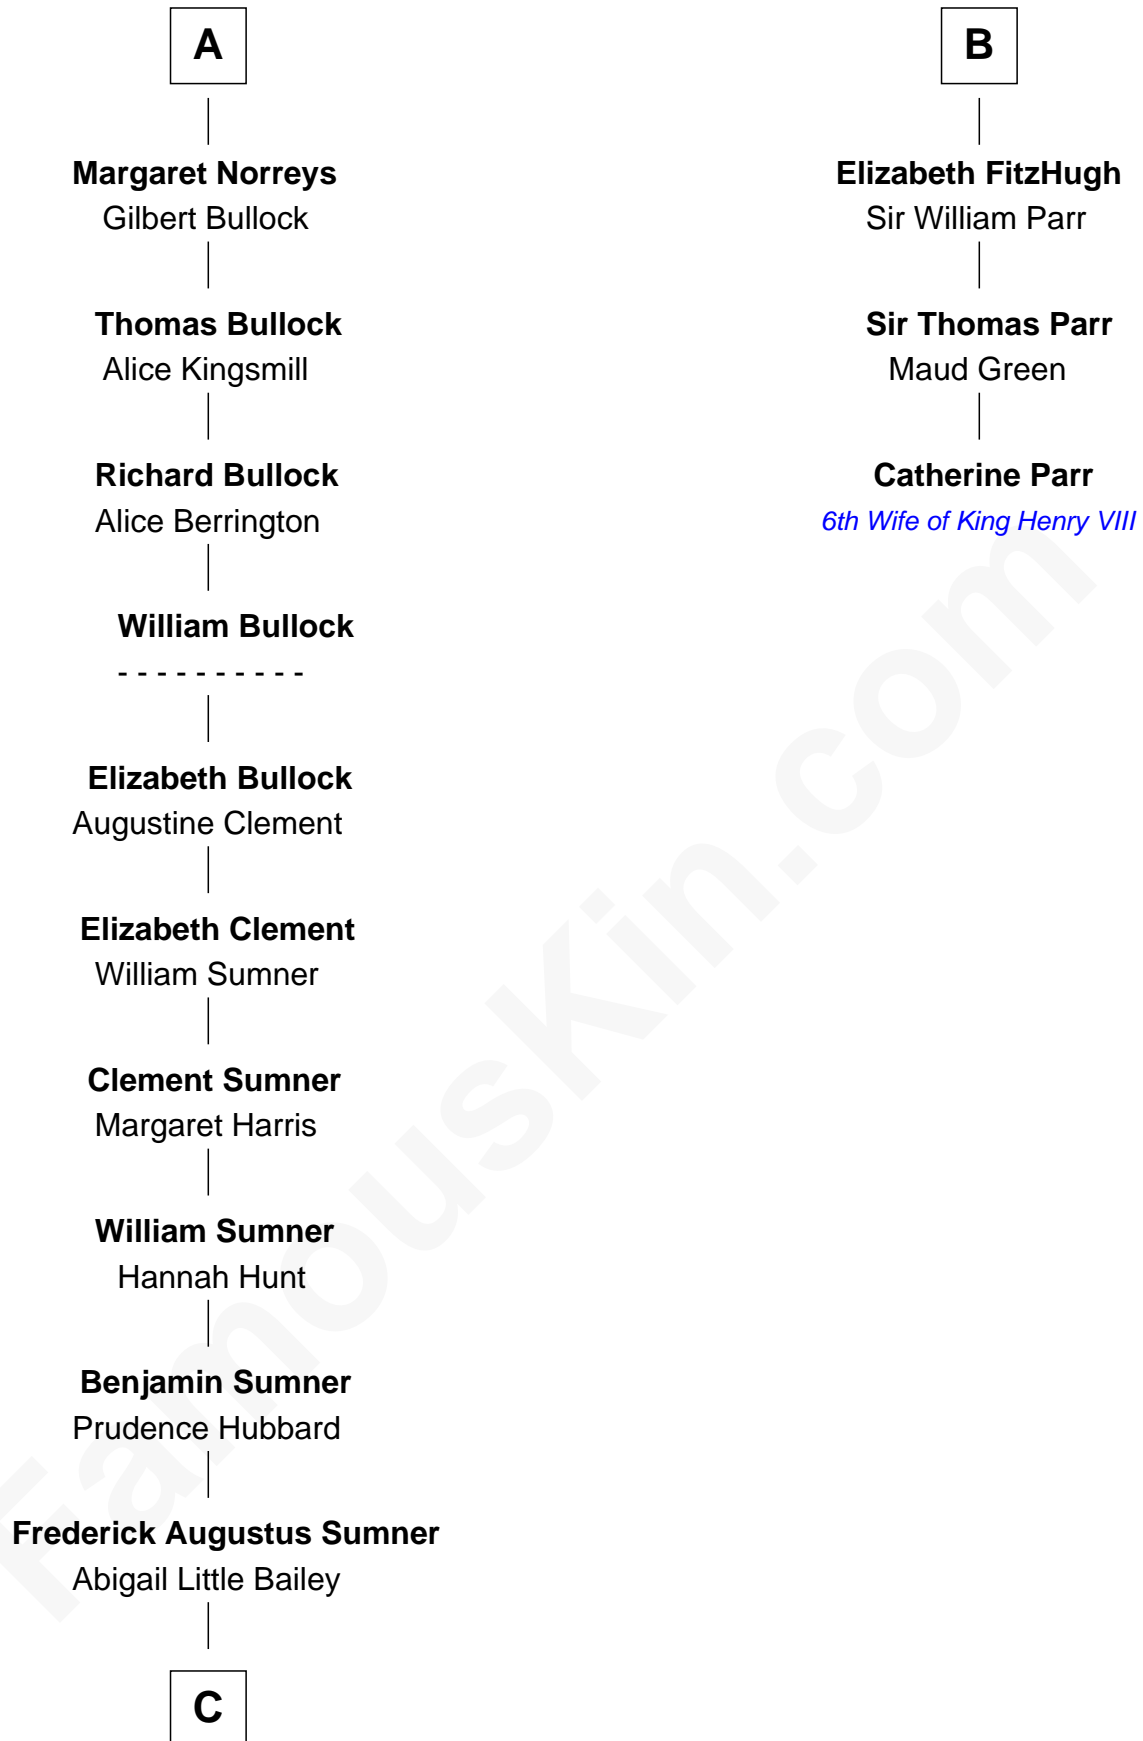

FamousKin.com

Relationship Chart of

Bill Weld

68th Governor of Massachusetts
9th cousin 12 times removed of

Catherine Parr
6th Wife of King Henry VIII

C

Sarah Sumner
Thomas Swan Weld

Dr. Francis Minot Weld
Fanny Elizabeth Bartholomew

Francis Minot Weld
Margaret Low White

David Weld
Mary Blake Nichols

Bill Weld
68th Governor of Massachusetts

FamousKin.com