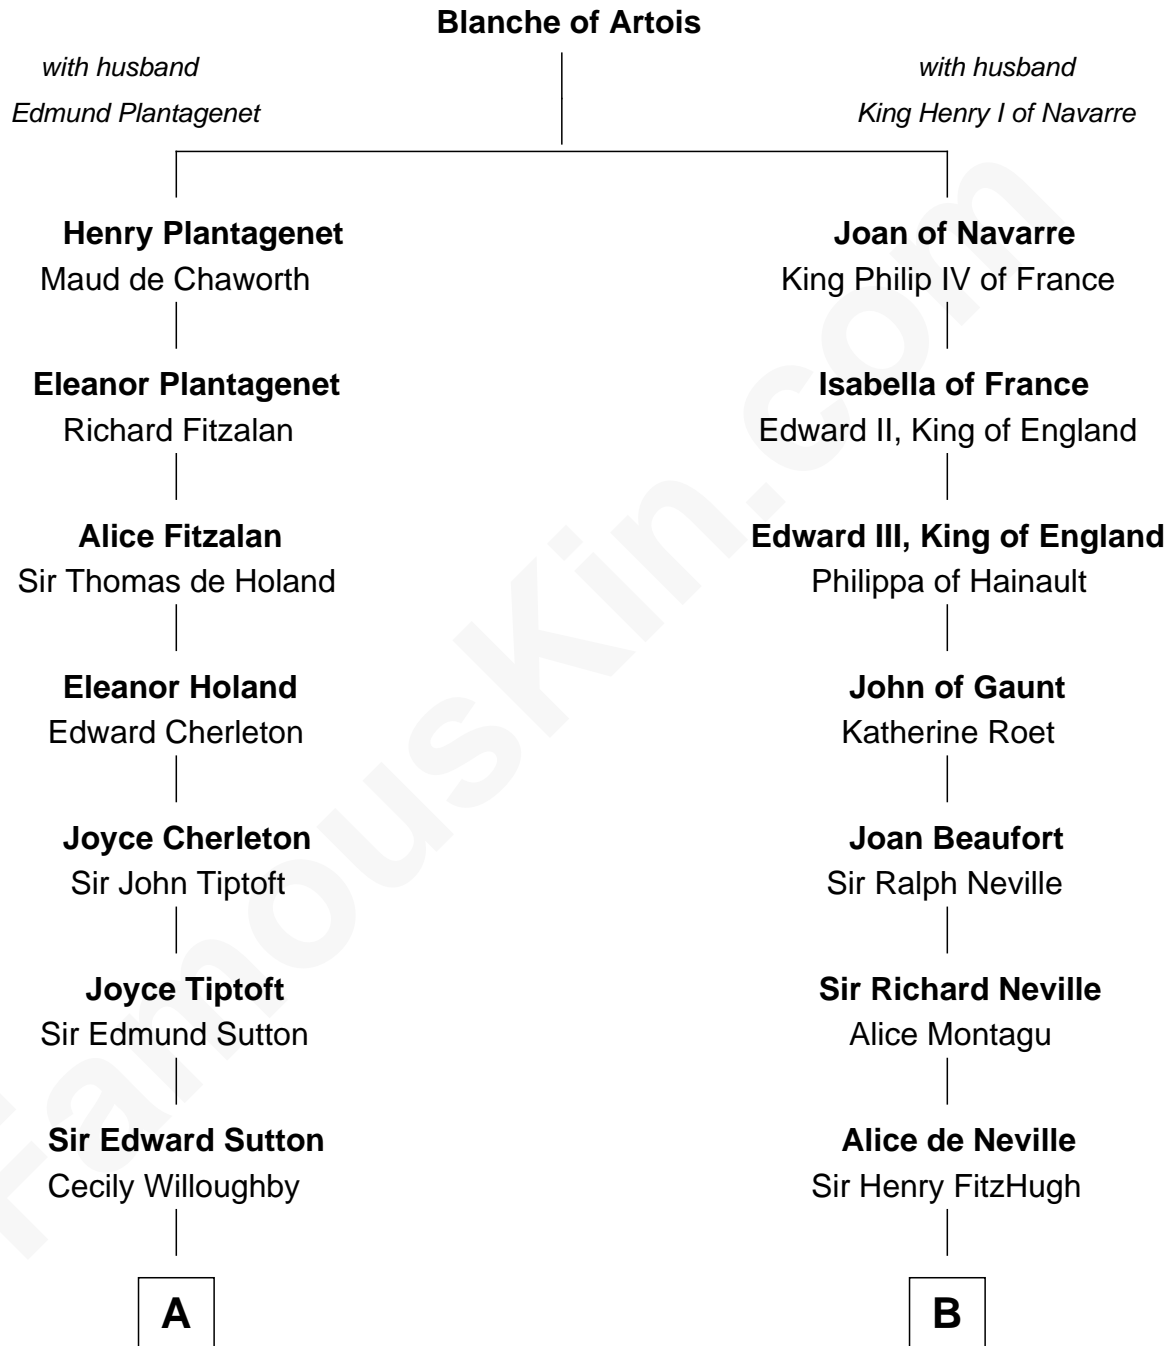

FamousKin.com

Relationship Chart of

Bill Weld

68th Governor of Massachusetts

9th cousin 12 times removed of

Catherine Parr

6th Wife of King Henry VIII