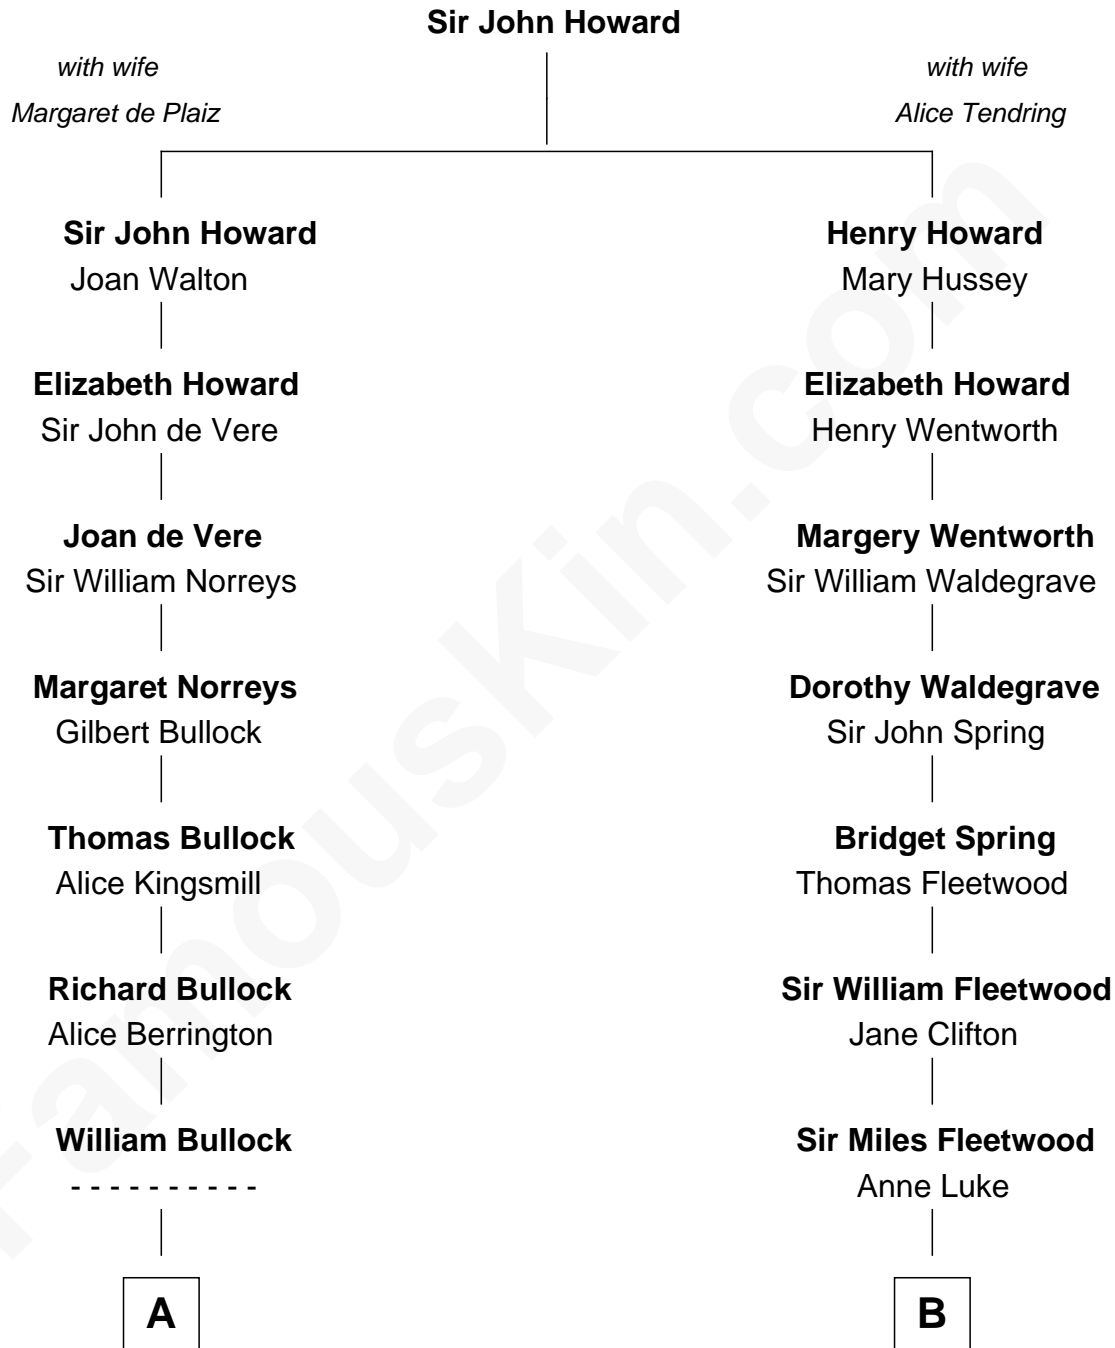

FamousKin.com Relationship Chart of

Bill Weld

68th Governor of Massachusetts

17th cousin of

Maggie Gyllenhaal

Movie Actress

Bill Weld photo by [Marc Nozell](#) (CC BY-SA 2.0)