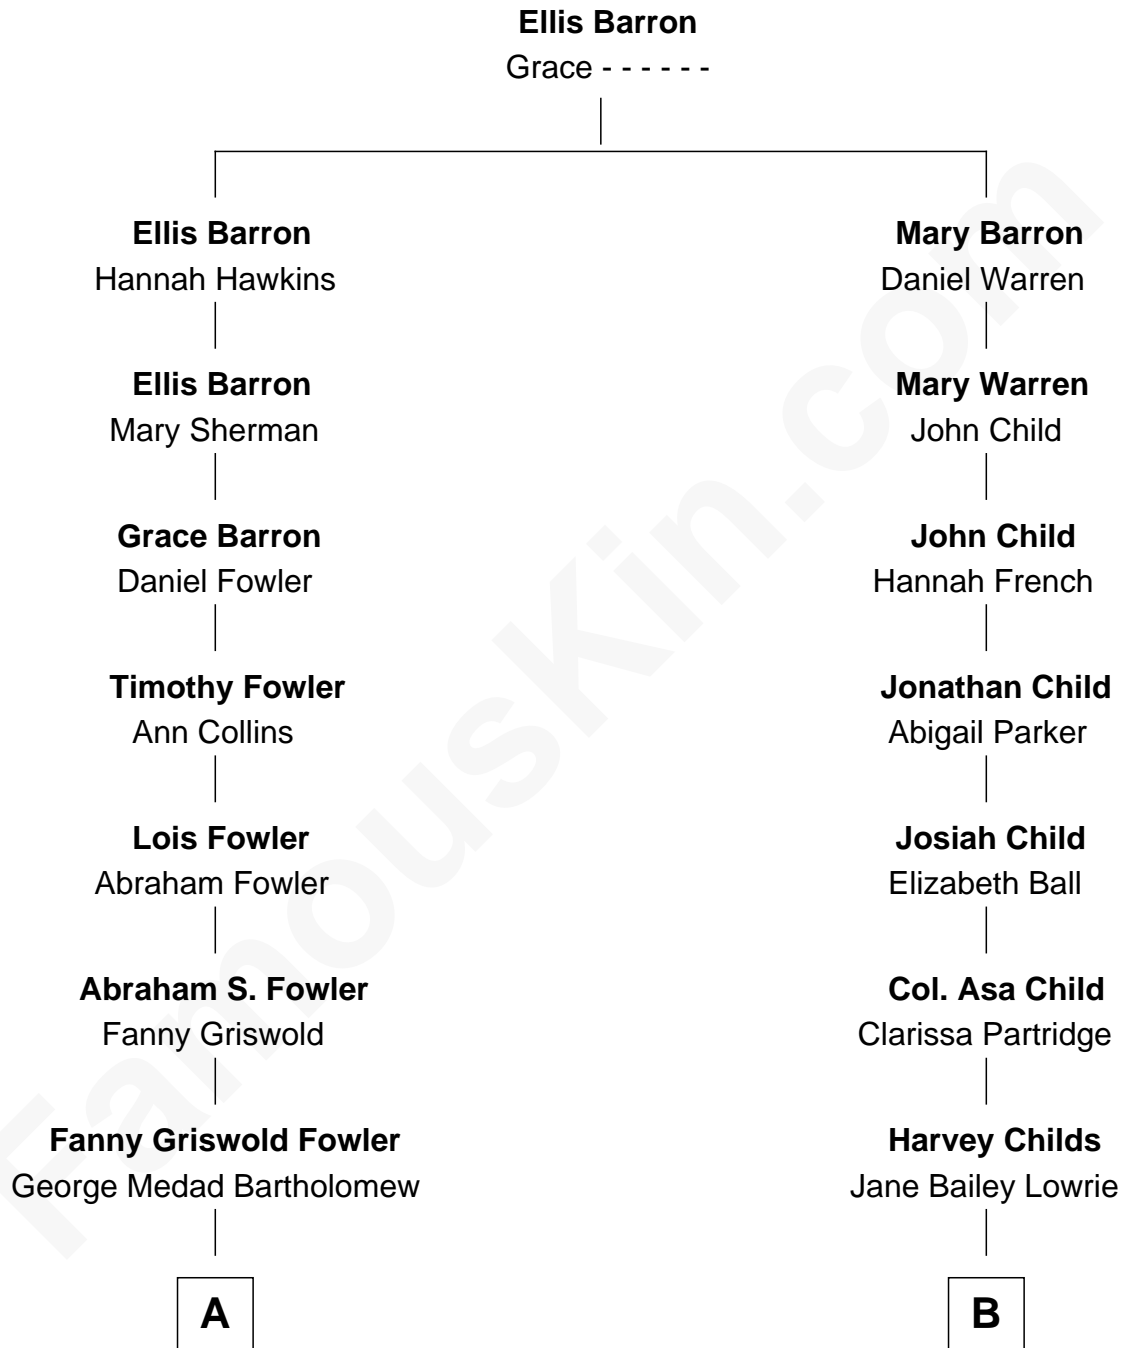

FamousKin.com Relationship Chart of

Bill Weld

68th Governor of Massachusetts

10th cousin 1 time removed of

Maggie Gyllenhaal

Movie Actress

A

Fanny Elizabeth Bartholomew

Dr. Francis Minot Weld

Francis Minot Weld

Margaret Low White

David Weld

Mary Blake Nichols

Bill Weld

68th Governor of Massachusetts

B