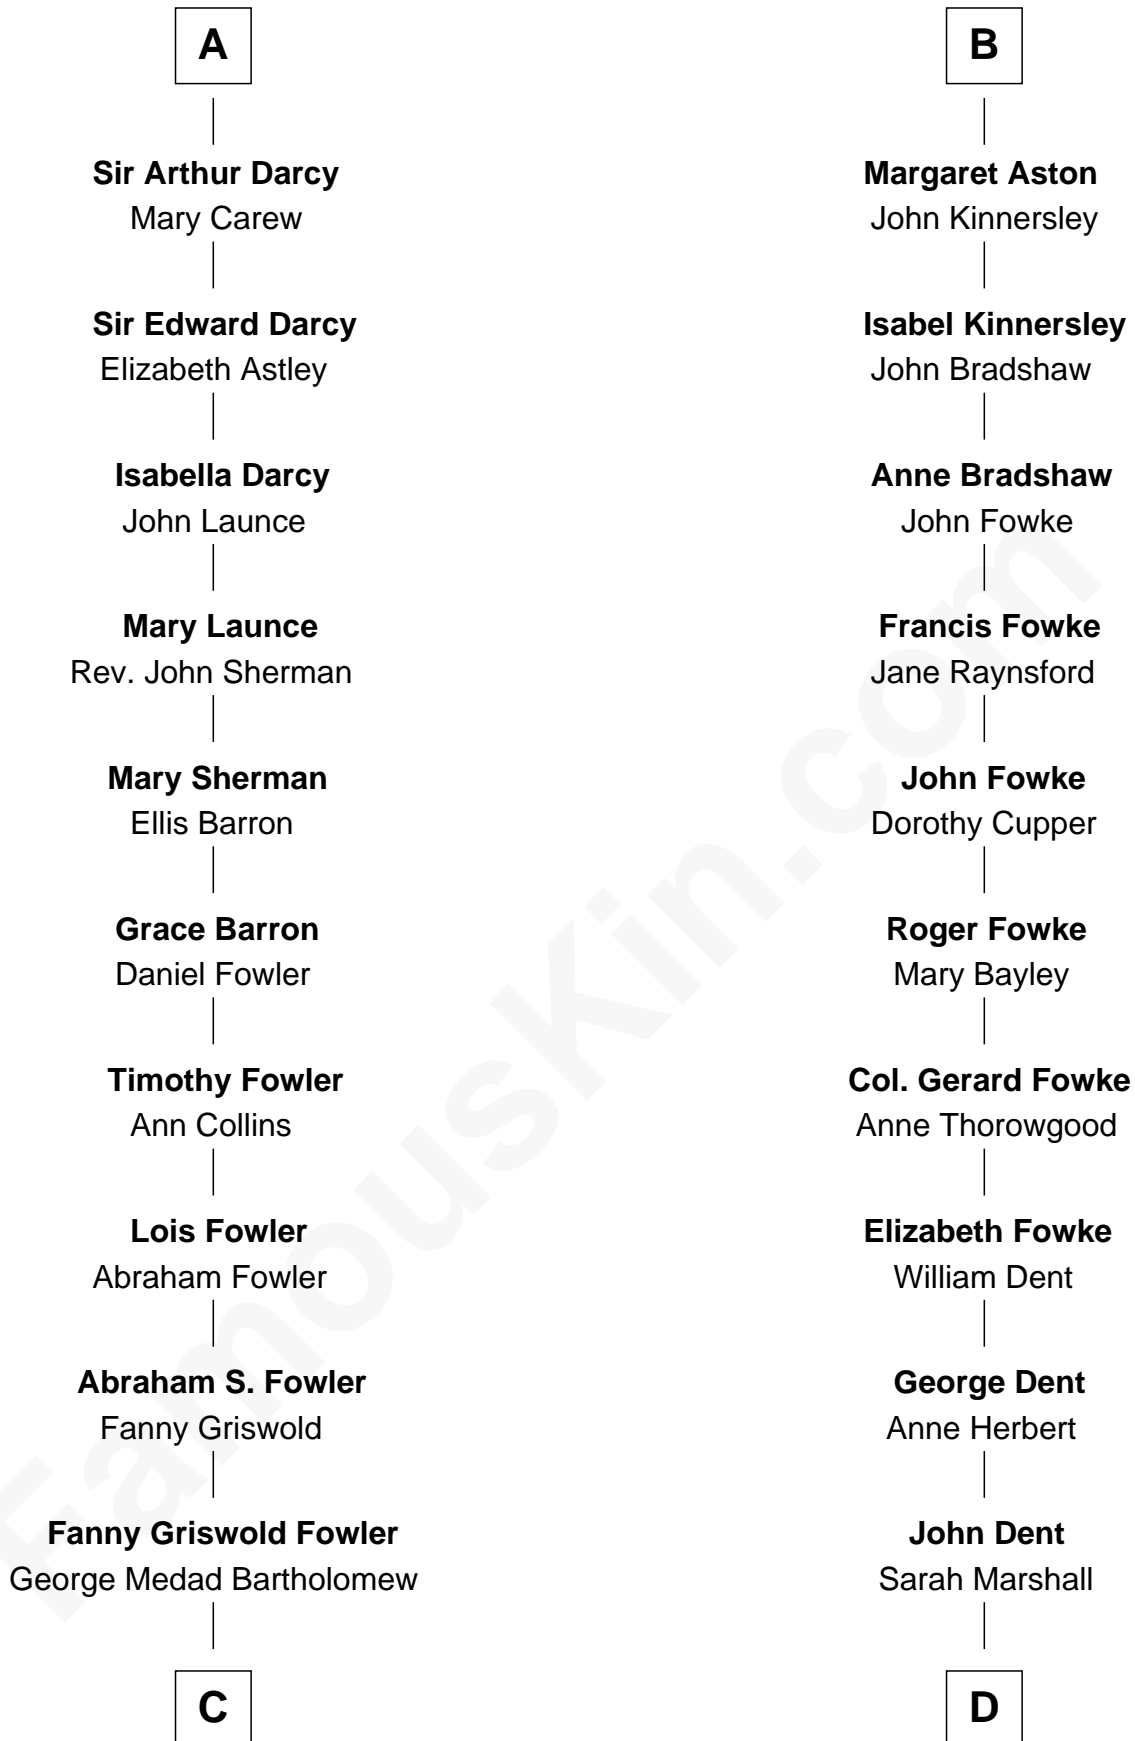

FamousKin.com

Relationship Chart of

Bill Weld

68th Governor of Massachusetts

19th cousin 1 time removed of

General James Longstreet
Confederate Army - U.S. Civil War

John de Botetourte
Maud FitzThomas

C

Fanny Elizabeth Bartholomew

Dr. Francis Minot Weld

Francis Minot Weld

Margaret Low White

David Weld

Mary Blake Nichols

Bill Weld

68th Governor of Massachusetts

D

Thomas Marshall Dent

Anne Magruder

Mary Anna Dent

James Longstreet

General James Longstreet

Confederate Army - U.S. Civil War