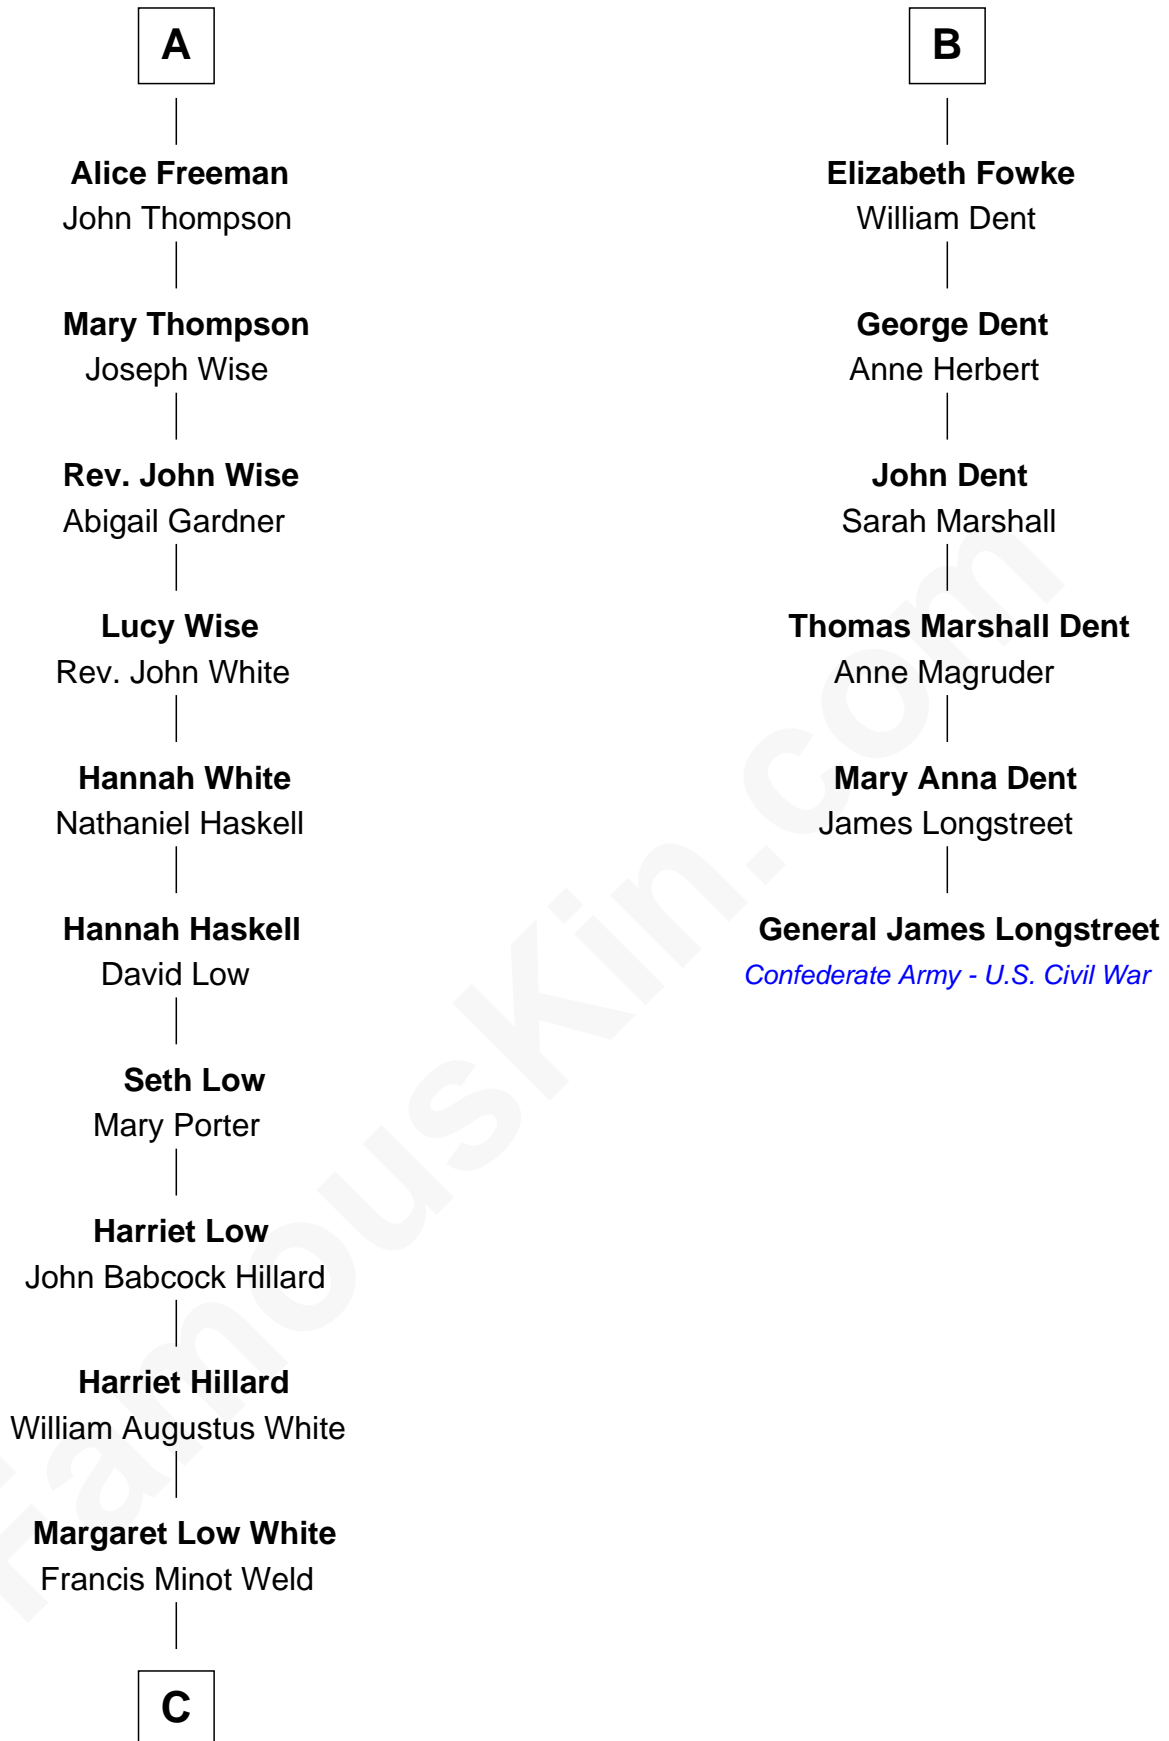

FamousKin.com

Relationship Chart of

Bill Weld

68th Governor of Massachusetts

12th cousin 6 times removed of

General James Longstreet

Confederate Army - U.S. Civil War

C

—
David Weld

Mary Blake Nichols

—
Bill Weld

68th Governor of Massachusetts

FamousKin.com