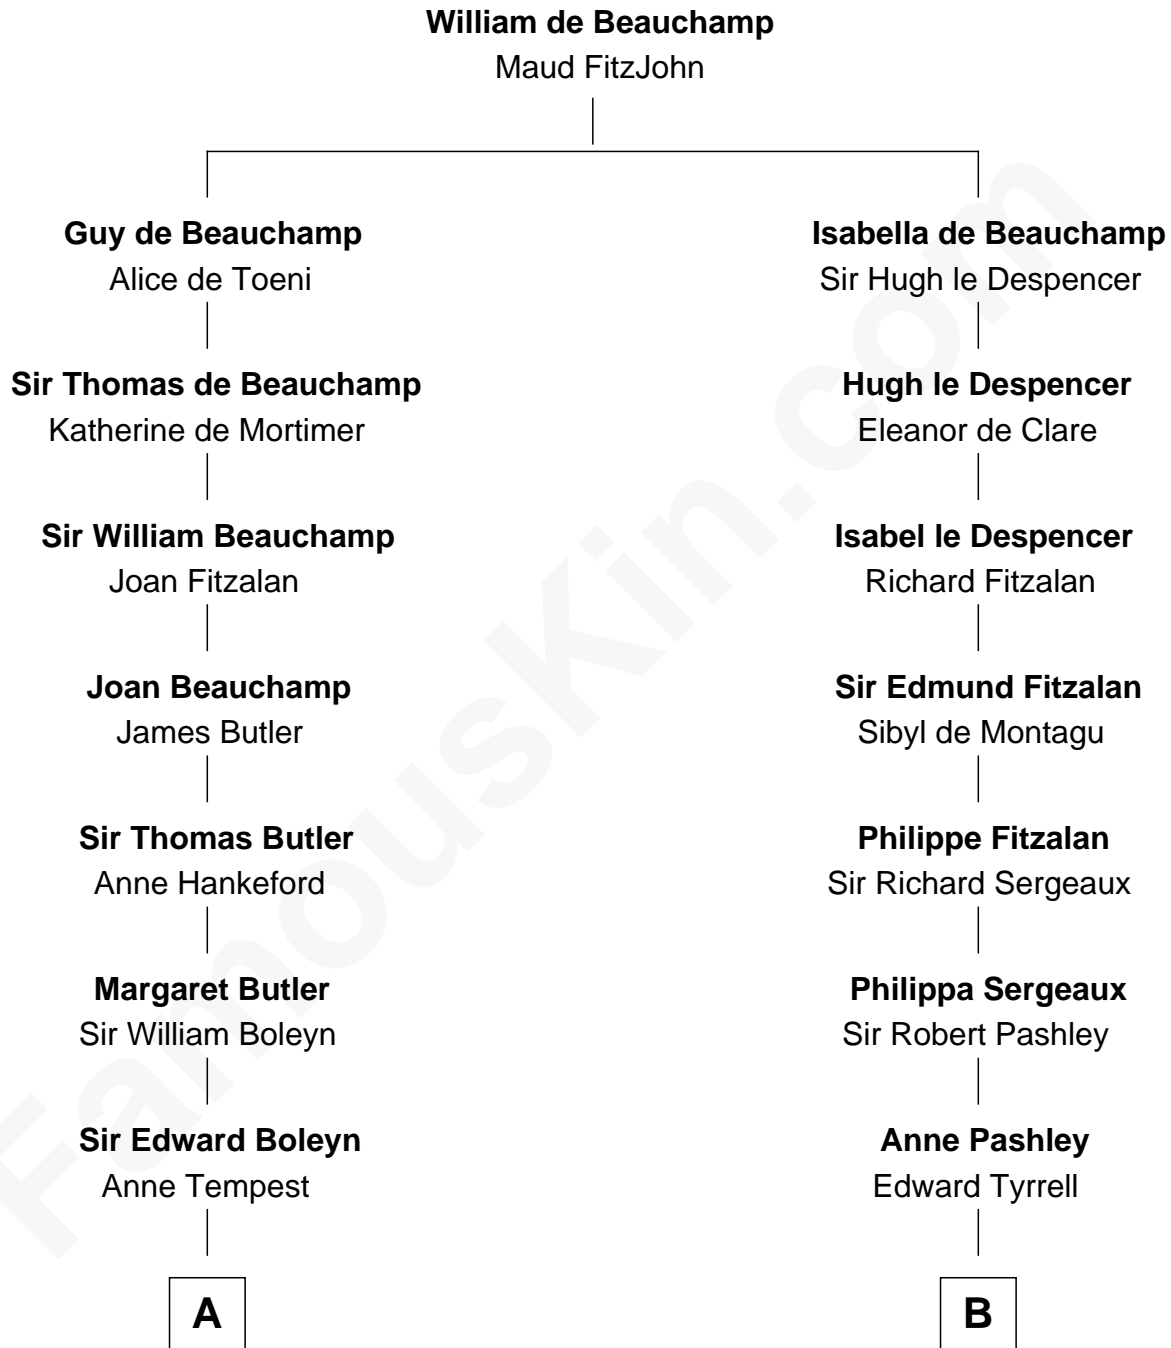

FamousKin.com

Relationship Chart of

Bill Weld

68th Governor of Massachusetts

20th cousin 1 time removed of

General James Longstreet

Confederate Army - U.S. Civil War

C

John Gelston Floyd
Sarah Backus Kirkland

John Gelston Floyd
Julia Floyd DuBois

Cornelia DuBois Floyd
John Treadwell Nichols

Mary Blake Nichols
David Weld

Bill Weld
68th Governor of Massachusetts

D

Deliverance Coward
James FitzRandolph