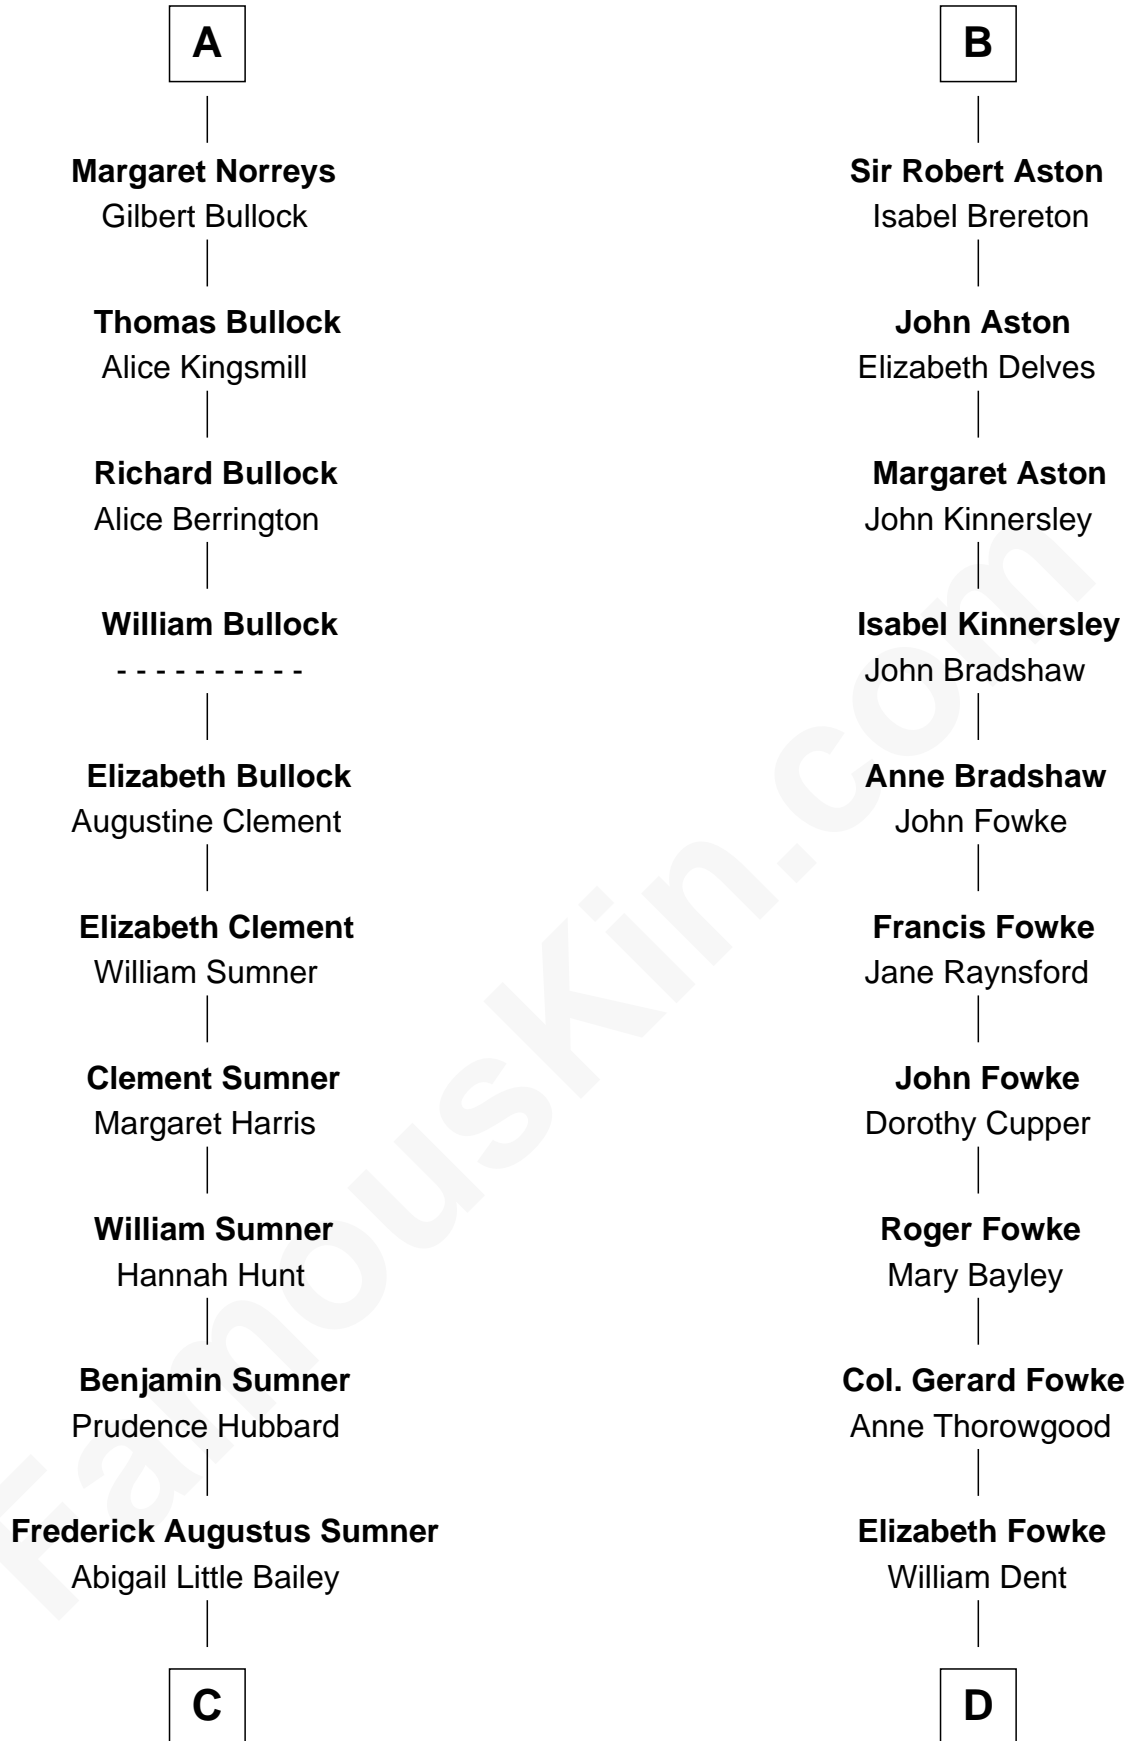

FamousKin.com

Relationship Chart of

Bill Weld

68th Governor of Massachusetts

21st cousin of

General James Longstreet
Confederate Army - U.S. Civil War

C

Sarah Sumner
Thomas Swan Weld

Dr. Francis Minot Weld
Fanny Elizabeth Bartholomew

Francis Minot Weld
Margaret Low White

David Weld
Mary Blake Nichols

Bill Weld
68th Governor of Massachusetts

D

George Dent
Anne Herbert

John Dent
Sarah Marshall

Thomas Marshall Dent
Anne Magruder

Mary Anna Dent
James Longstreet

General James Longstreet
Confederate Army - U.S. Civil War