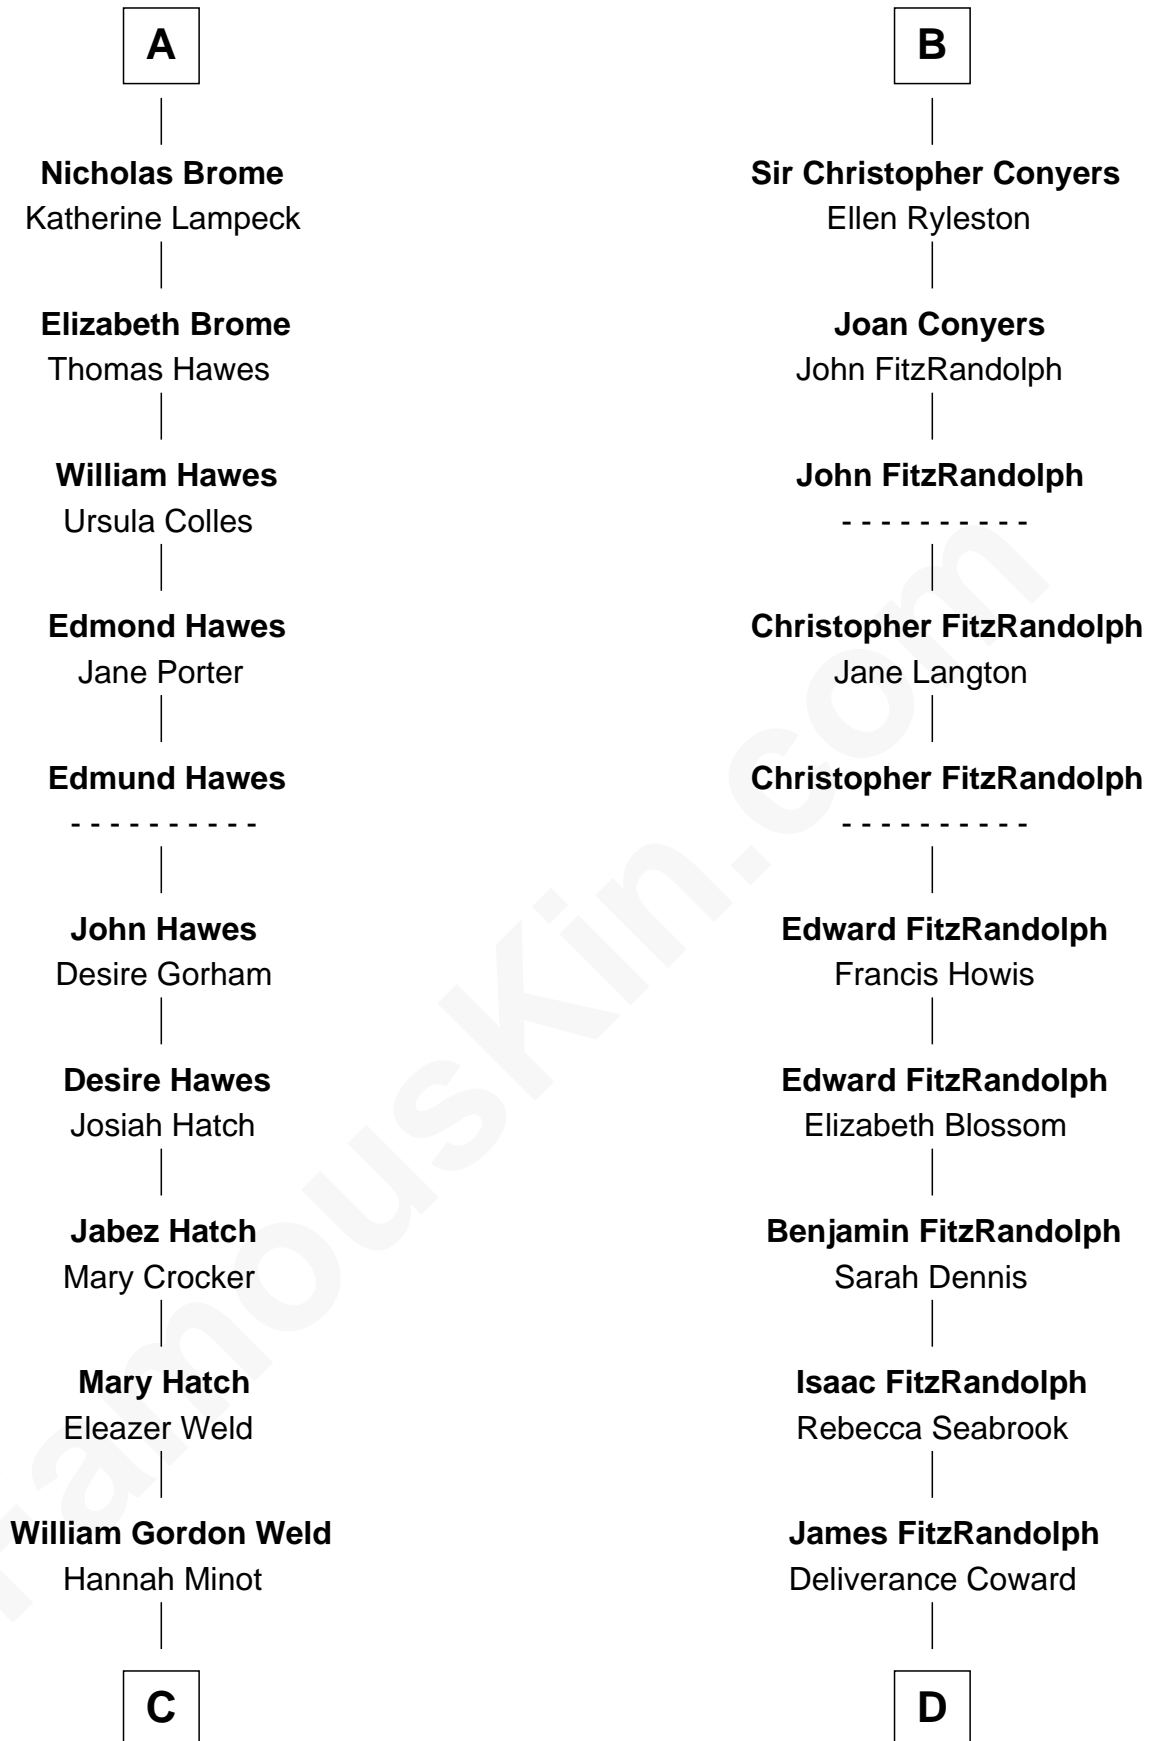

## Relationship Chart of

### Bill Weld

68th Governor of Massachusetts

19th cousin 2 times removed of

**General James Longstreet**

Confederate Army - U.S. Civil War

**C**

**Thomas Swan Weld**

Sarah Sumner

**Dr. Francis Minot Weld**

Fanny Elizabeth Bartholomew

**Francis Minot Weld**

Margaret Low White

**David Weld**

Mary Blake Nichols

**Bill Weld**

*68th Governor of Massachusetts*