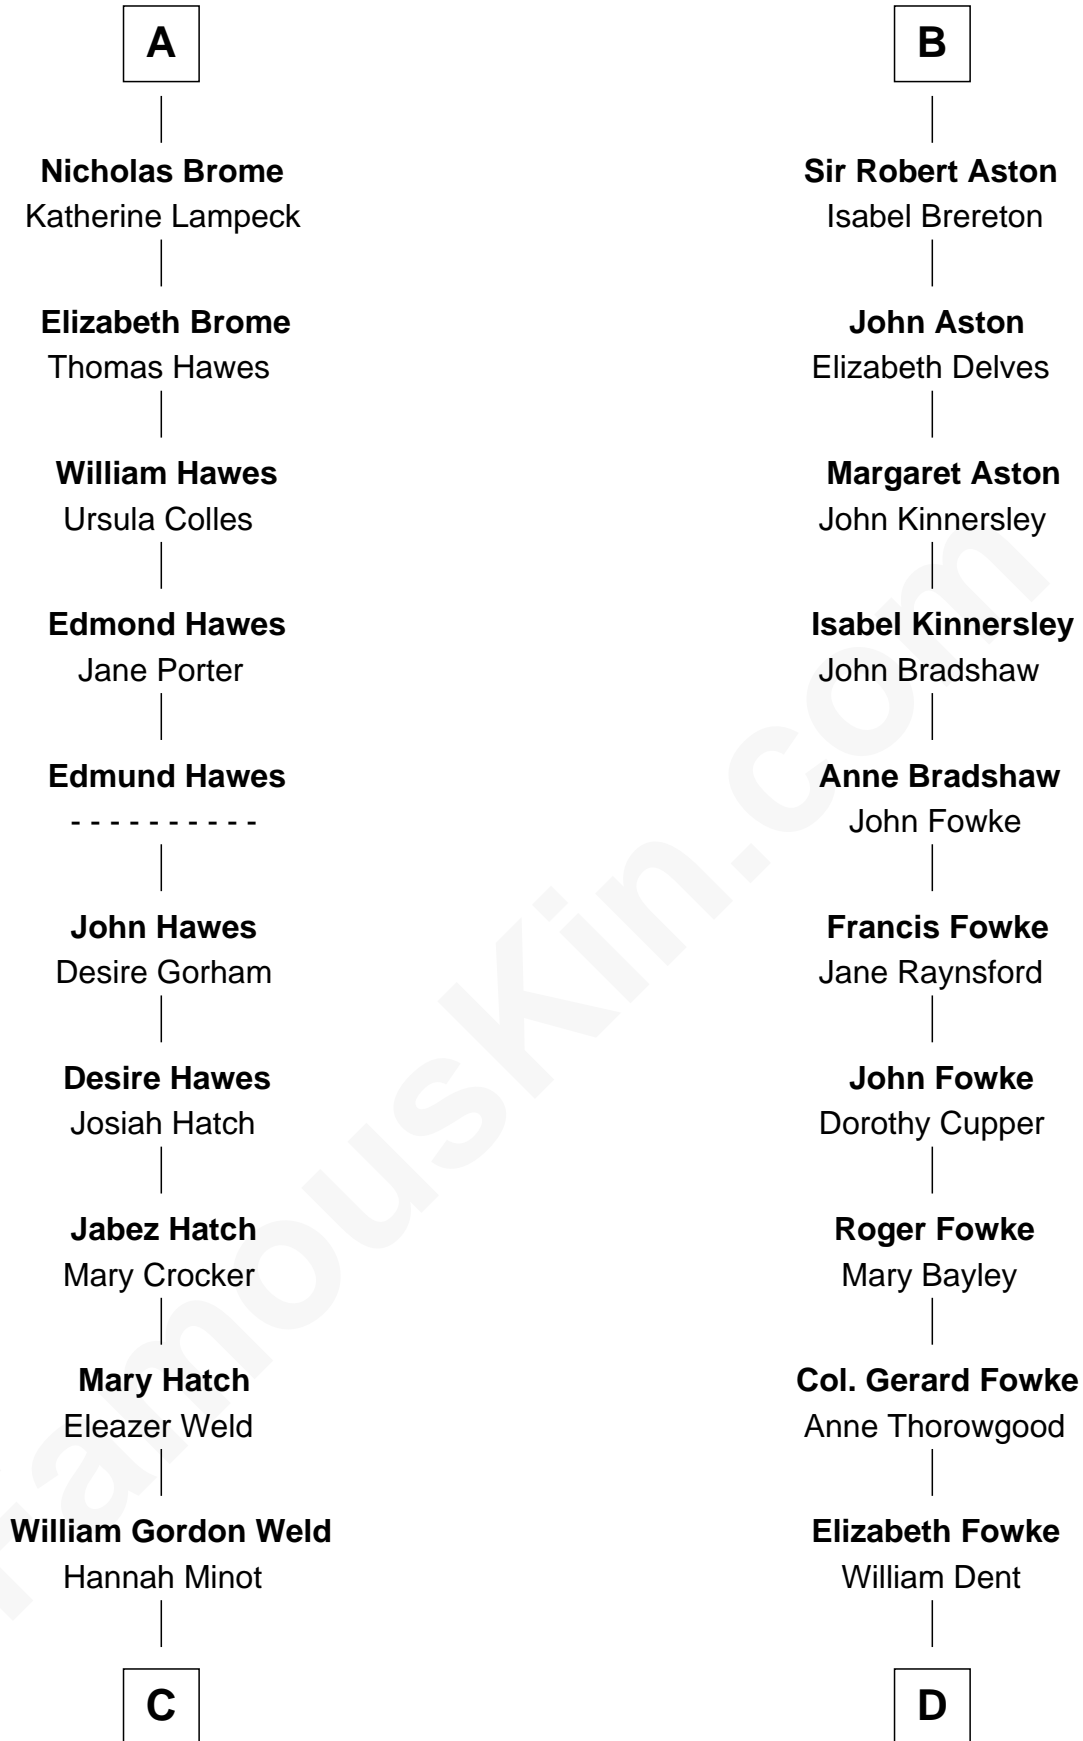

# FamousKin.com Relationship Chart of

**Bill Weld**

*68th Governor of Massachusetts*

**21st cousin of**

**General James Longstreet**

*Confederate Army - U.S. Civil War*

**C**

**Thomas Swan Weld**

Sarah Sumner

**Dr. Francis Minot Weld**

Fanny Elizabeth Bartholomew

**Francis Minot Weld**

Margaret Low White

**David Weld**

Mary Blake Nichols

**Bill Weld**

*68th Governor of Massachusetts*

**D**

**George Dent**

Anne Herbert

**John Dent**

Sarah Marshall

**Thomas Marshall Dent**

Anne Magruder