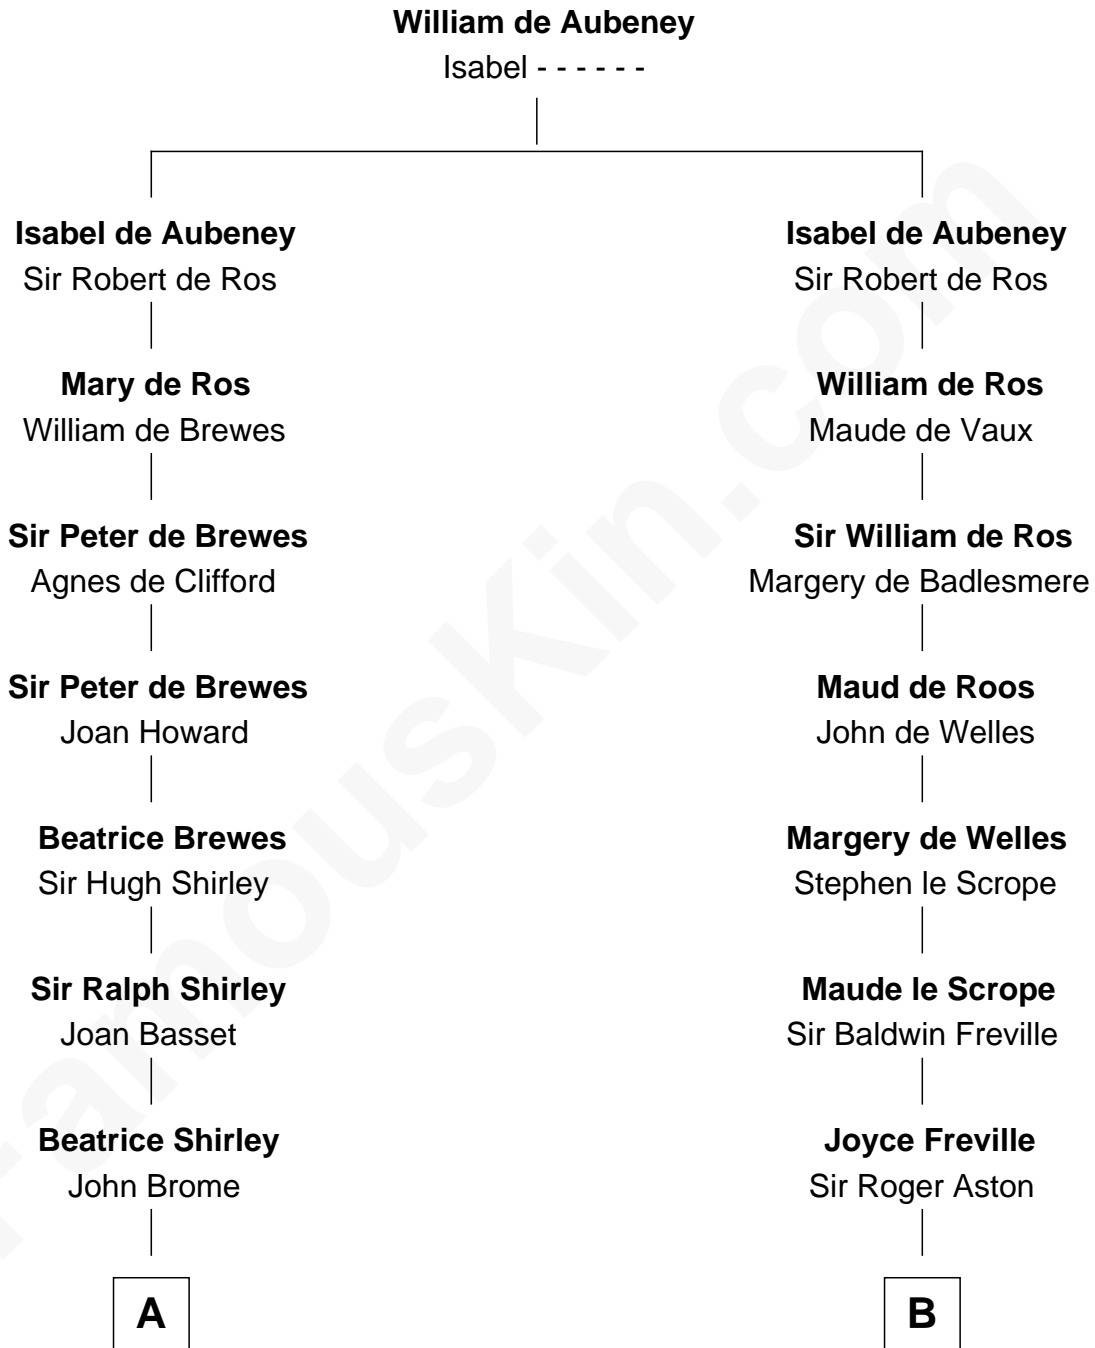

# FamousKin.com Relationship Chart of

**Bill Weld**

*68th Governor of Massachusetts*

**21st cousin of**

**General James Longstreet**

*Confederate Army - U.S. Civil War*

**C**

**Thomas Swan Weld**

Sarah Sumner

**Dr. Francis Minot Weld**

Fanny Elizabeth Bartholomew

**Francis Minot Weld**

Margaret Low White

**David Weld**

Mary Blake Nichols

**Bill Weld**

*68th Governor of Massachusetts*

**D**

**George Dent**

Anne Herbert

**John Dent**

Sarah Marshall

**Thomas Marshall Dent**

Anne Magruder