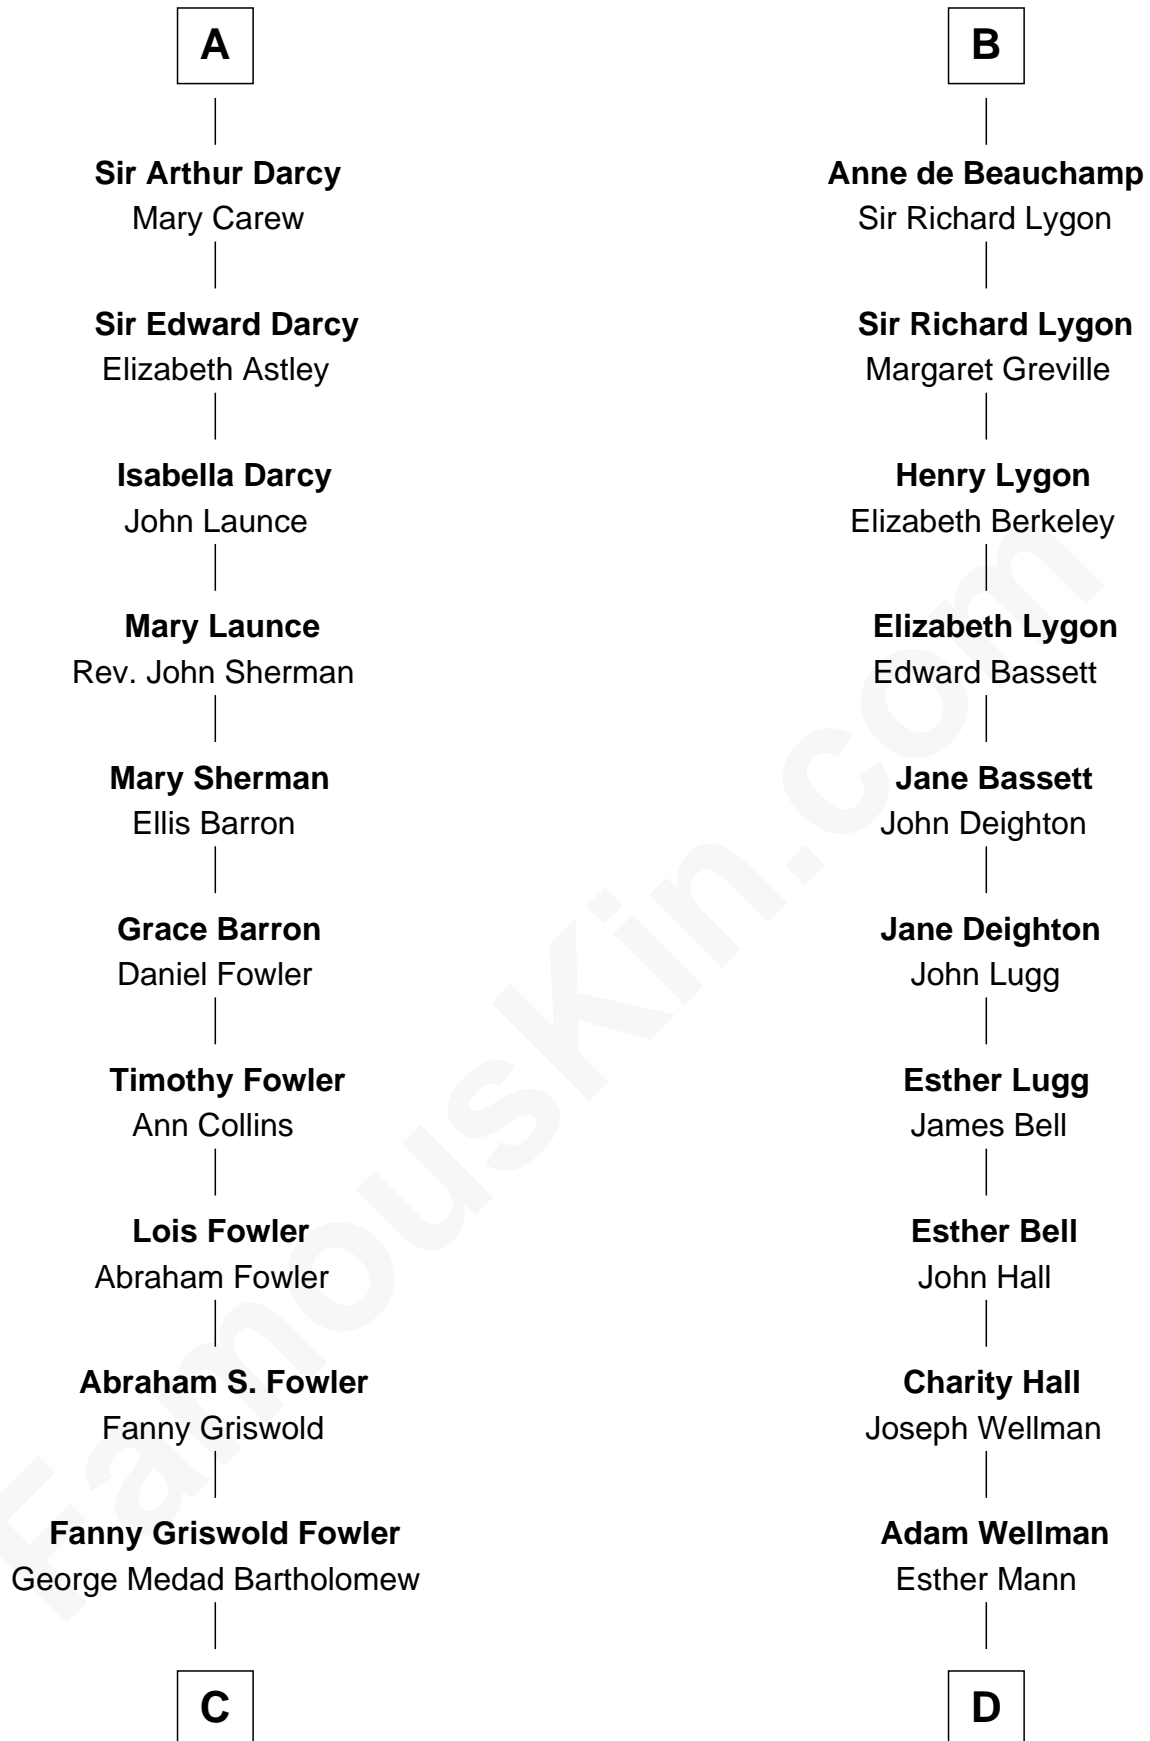

FamousKin.com Relationship Chart of

Bill Weld

68th Governor of Massachusetts

20th cousin of

Jack London

Author of "The Call of the Wild"

John de Botetourte

Maud FitzThomas

C

Fanny Elizabeth Bartholomew

Dr. Francis Minot Weld

Francis Minot Weld

Margaret Low White

David Weld

Mary Blake Nichols

Bill Weld

68th Governor of Massachusetts

D

Joel Wellman

Betsey Baker

Marshall Daniel Wellman

Eleanor Garrett Jones

Flora Wellman

William Henry Chaney