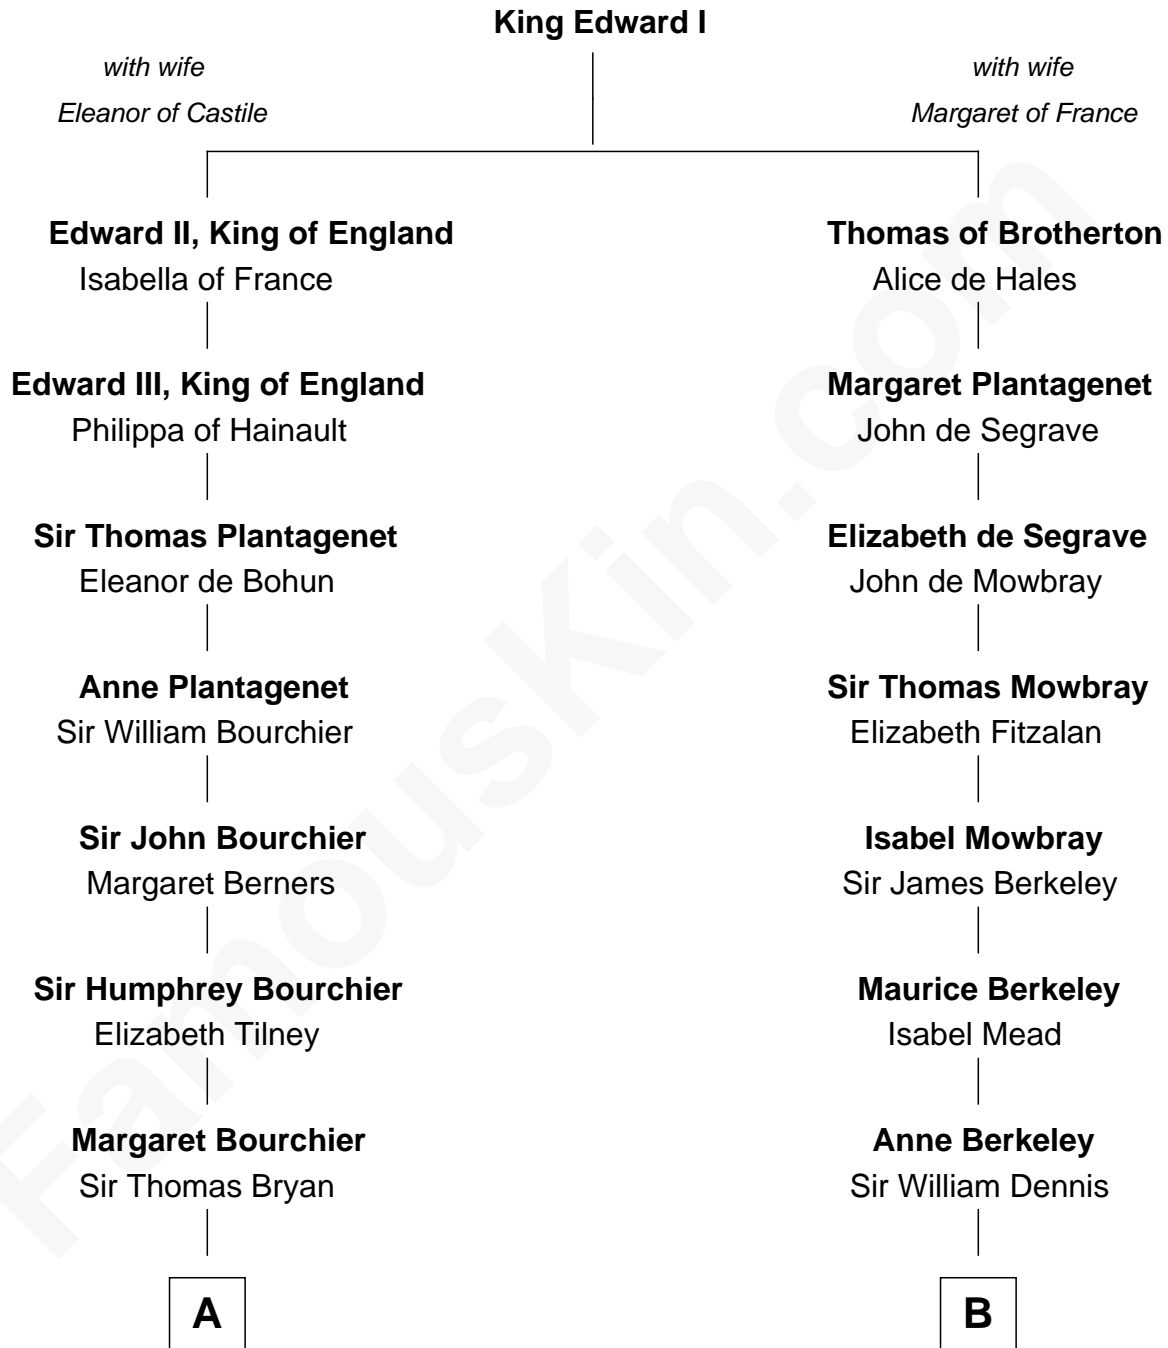

FamousKin.com Relationship Chart of

Bill Weld

68th Governor of Massachusetts

19th cousin 2 times removed of

Jack London

Author of "The Call of the Wild"

C

Fanny Griswold Fowler
George Medad Bartholomew

Fanny Elizabeth Bartholomew
Dr. Francis Minot Weld

Francis Minot Weld
Margaret Low White

David Weld
Mary Blake Nichols

Bill Weld
68th Governor of Massachusetts

D

Marshall Daniel Wellman
Eleanor Garrett Jones