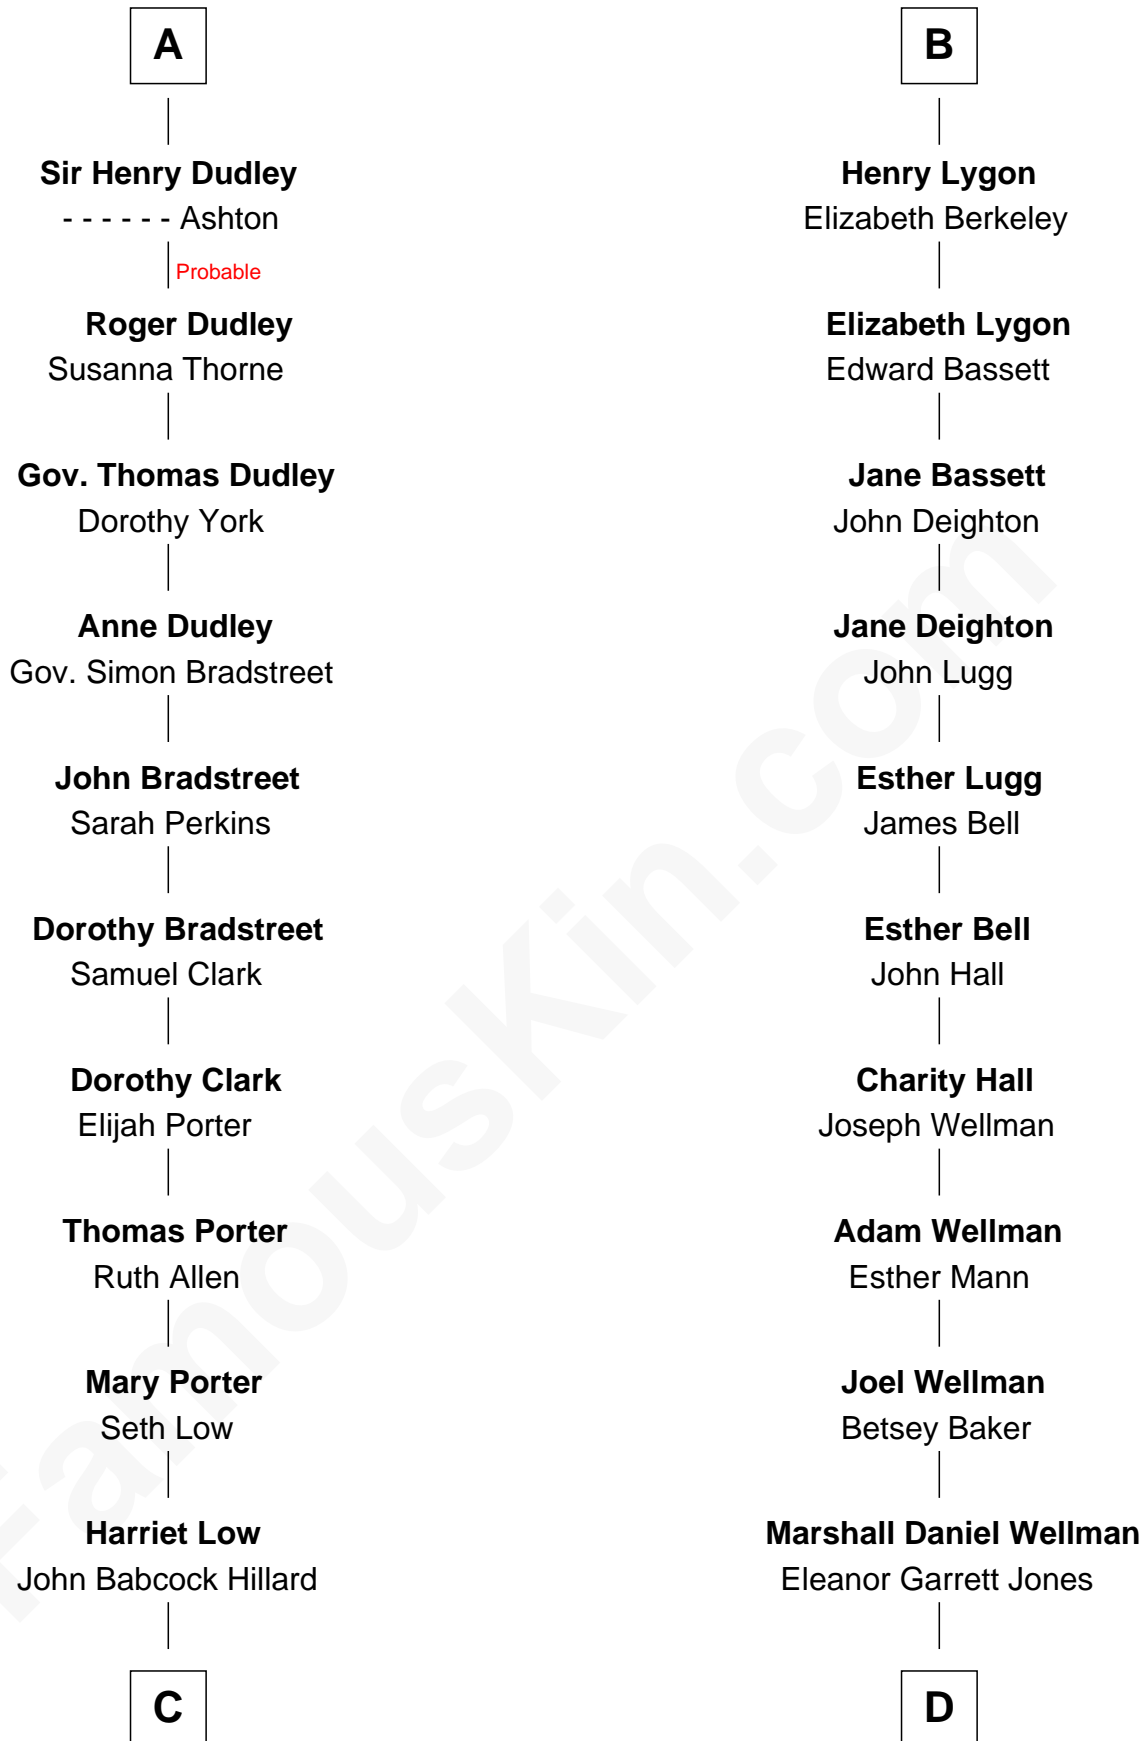

FamousKin.com

Relationship Chart of

Bill Weld

68th Governor of Massachusetts

18th cousin 2 times removed of

Jack London

Author of "The Call of the Wild"

C

Harriet Hillard
William Augustus White

Margaret Low White
Francis Minot Weld

David Weld
Mary Blake Nichols

Bill Weld
68th Governor of Massachusetts

D

Flora Wellman
William Henry Chaney

Jack London
Author of "The Call of the Wild"