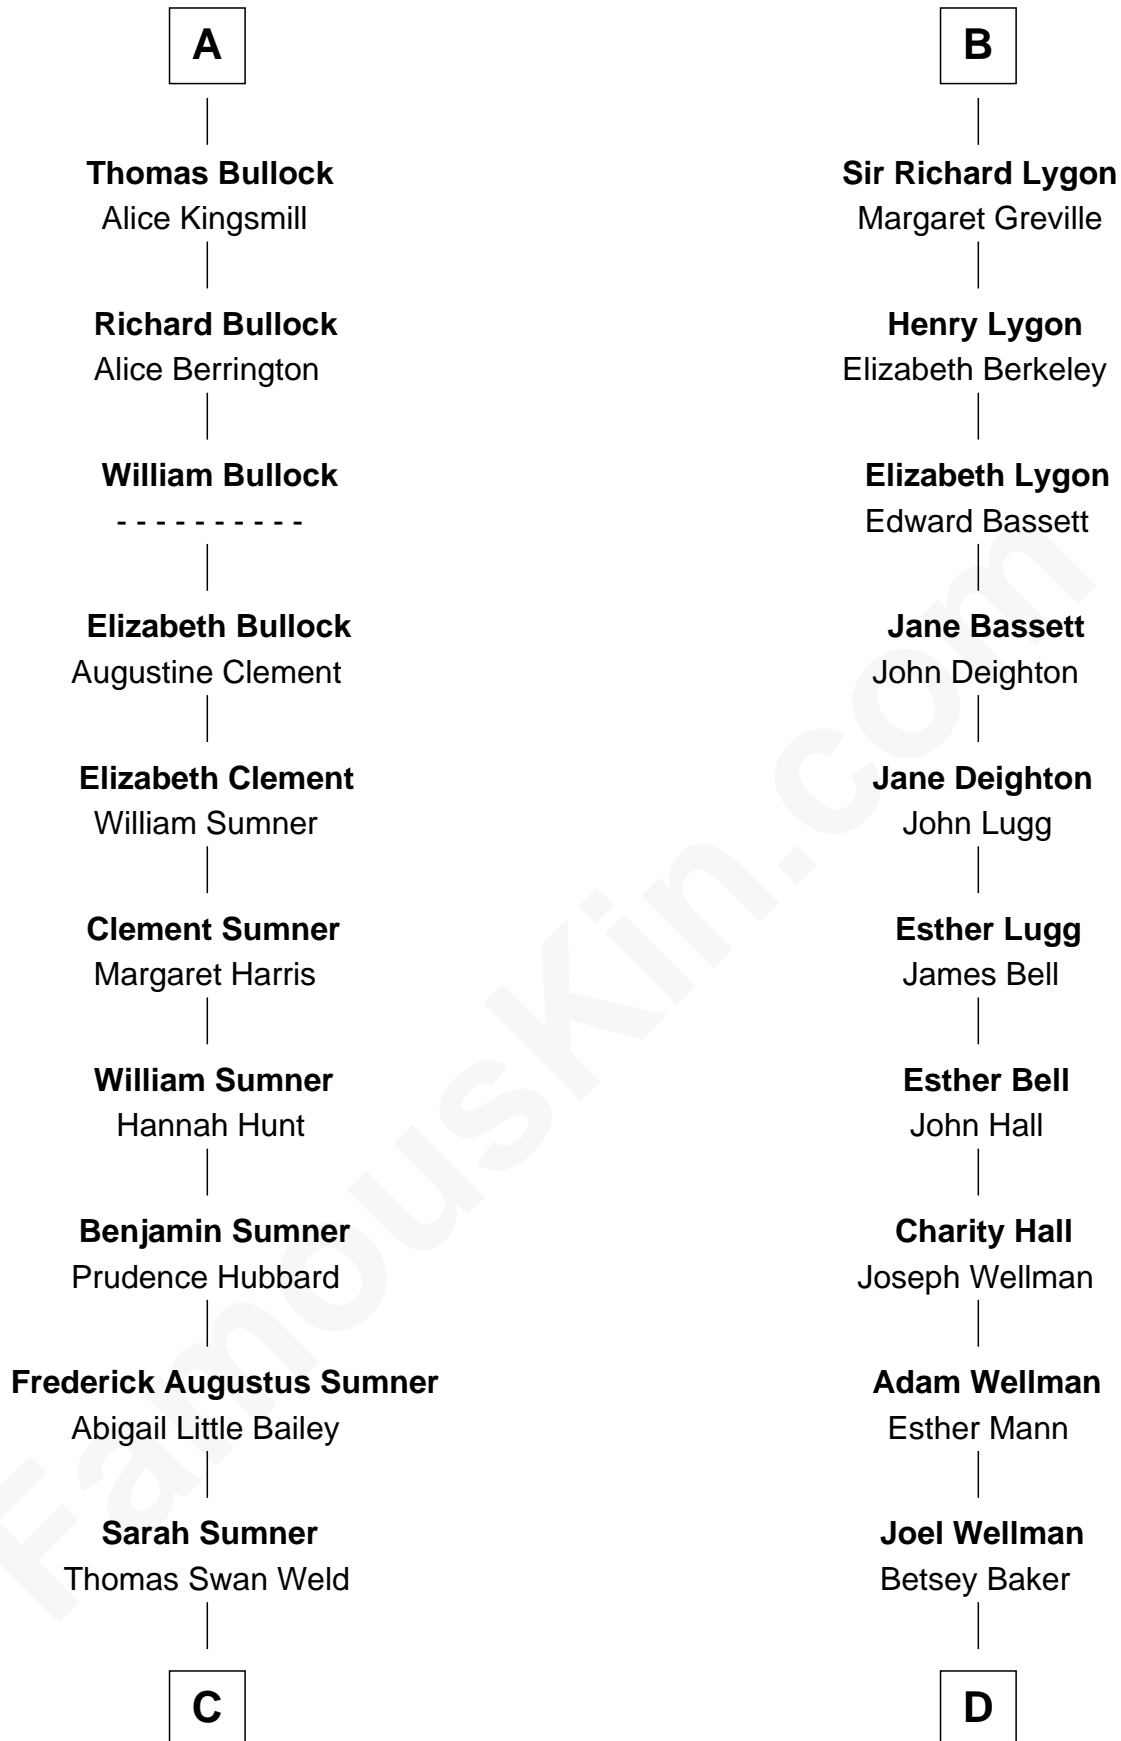

FamousKin.com Relationship Chart of

Bill Weld

68th Governor of Massachusetts

19th cousin 1 time removed of

Jack London

Author of "The Call of the Wild"

C

Dr. Francis Minot Weld
Fanny Elizabeth Bartholomew

Francis Minot Weld
Margaret Low White

David Weld
Mary Blake Nichols

Bill Weld
68th Governor of Massachusetts

D

Marshall Daniel Wellman
Eleanor Garrett Jones

Flora Wellman
William Henry Chaney

Jack London
Author of "The Call of the Wild"