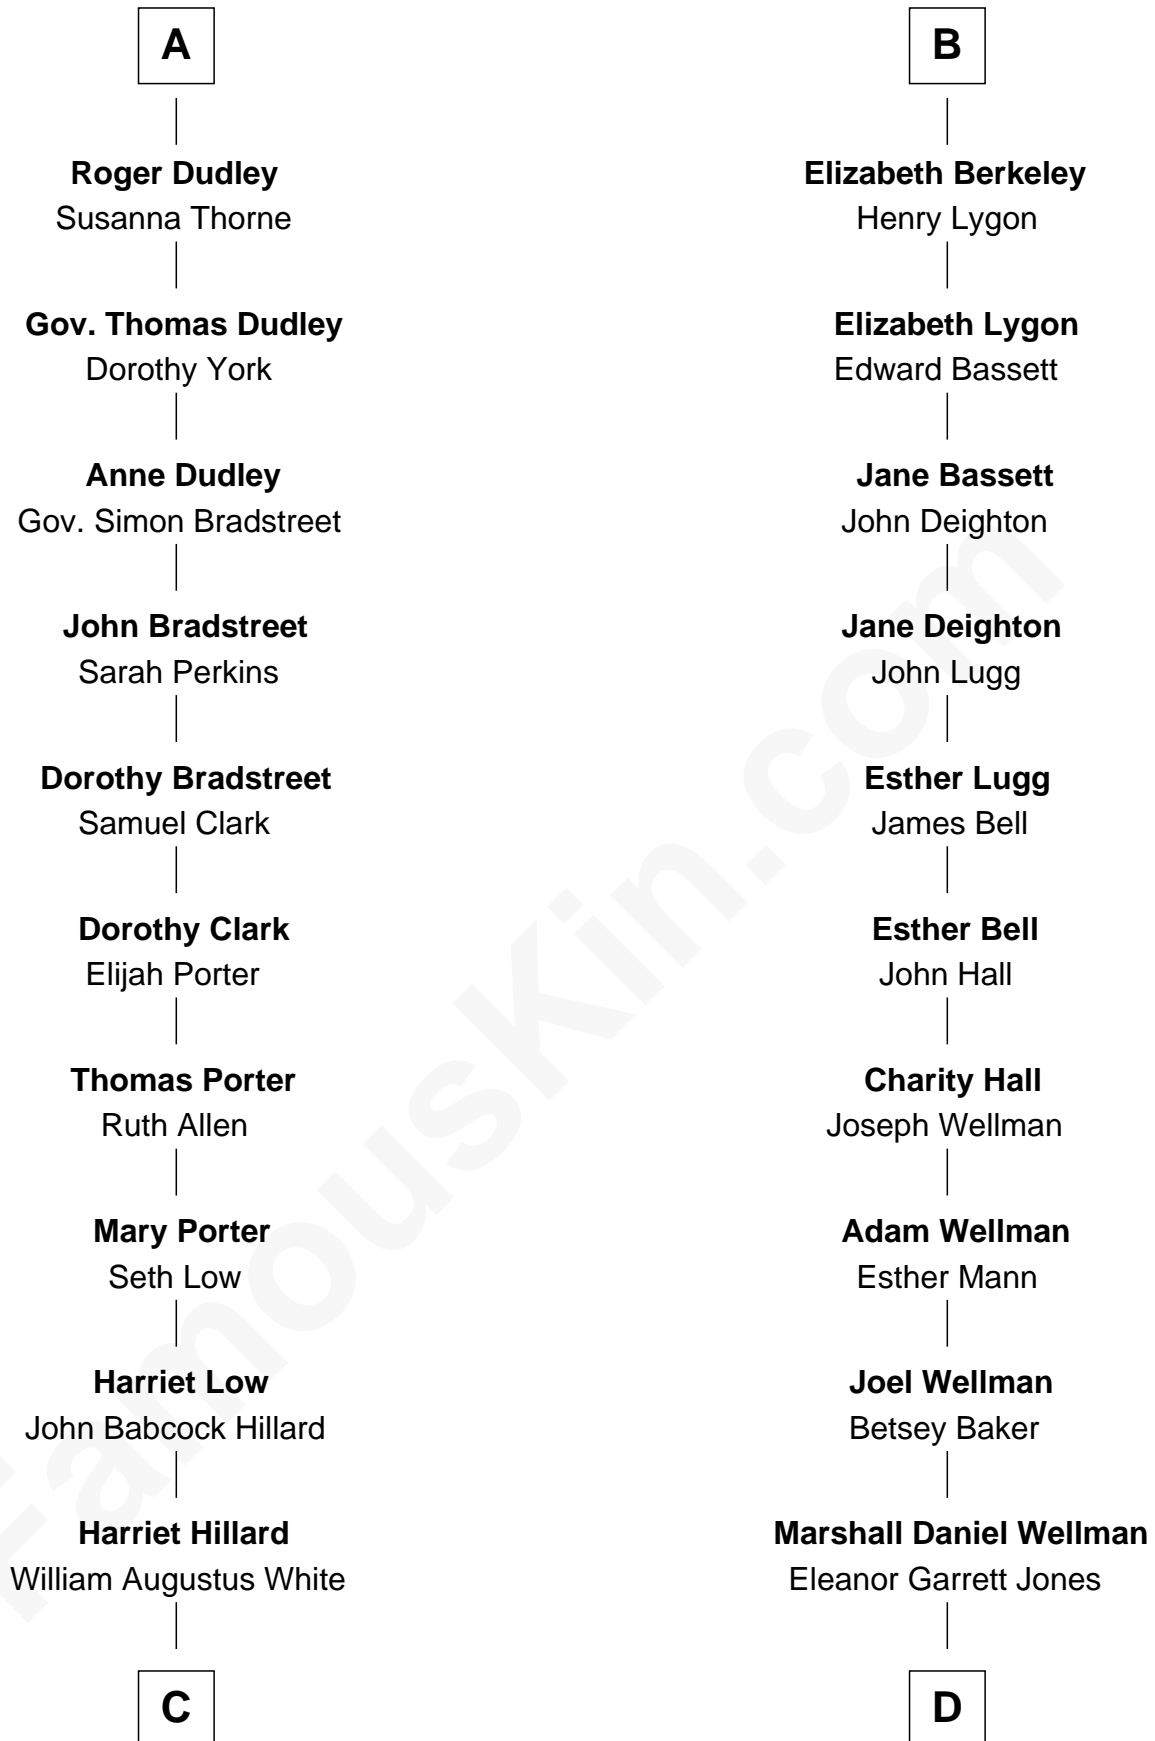

# FamousKin.com Relationship Chart of

**Bill Weld**

68th Governor of Massachusetts

18th cousin 1 time removed of

**Jack London**

Author of "The Call of the Wild"

**Sir Maurice de Berkeley**

Eve la Zouche

**Maurice de Berkeley**

Margaret -----

**Thomas Berkeley**

Catherine Botetourte

**Maurice Berkeley**

Johanna Denham

**Maurice Berkeley**

Ellen Montfort

**Sir William Berkeley**

Anne Stafford

**Richard Berkeley**

Elizabeth Conningsby

**Sir John Berkeley**

Isabel Dennis

**B**

**C**

**Margaret Low White**

Francis Minot Weld

**David Weld**

Mary Blake Nichols

**Bill Weld**

*68th Governor of Massachusetts*

**D**

**Flora Wellman**