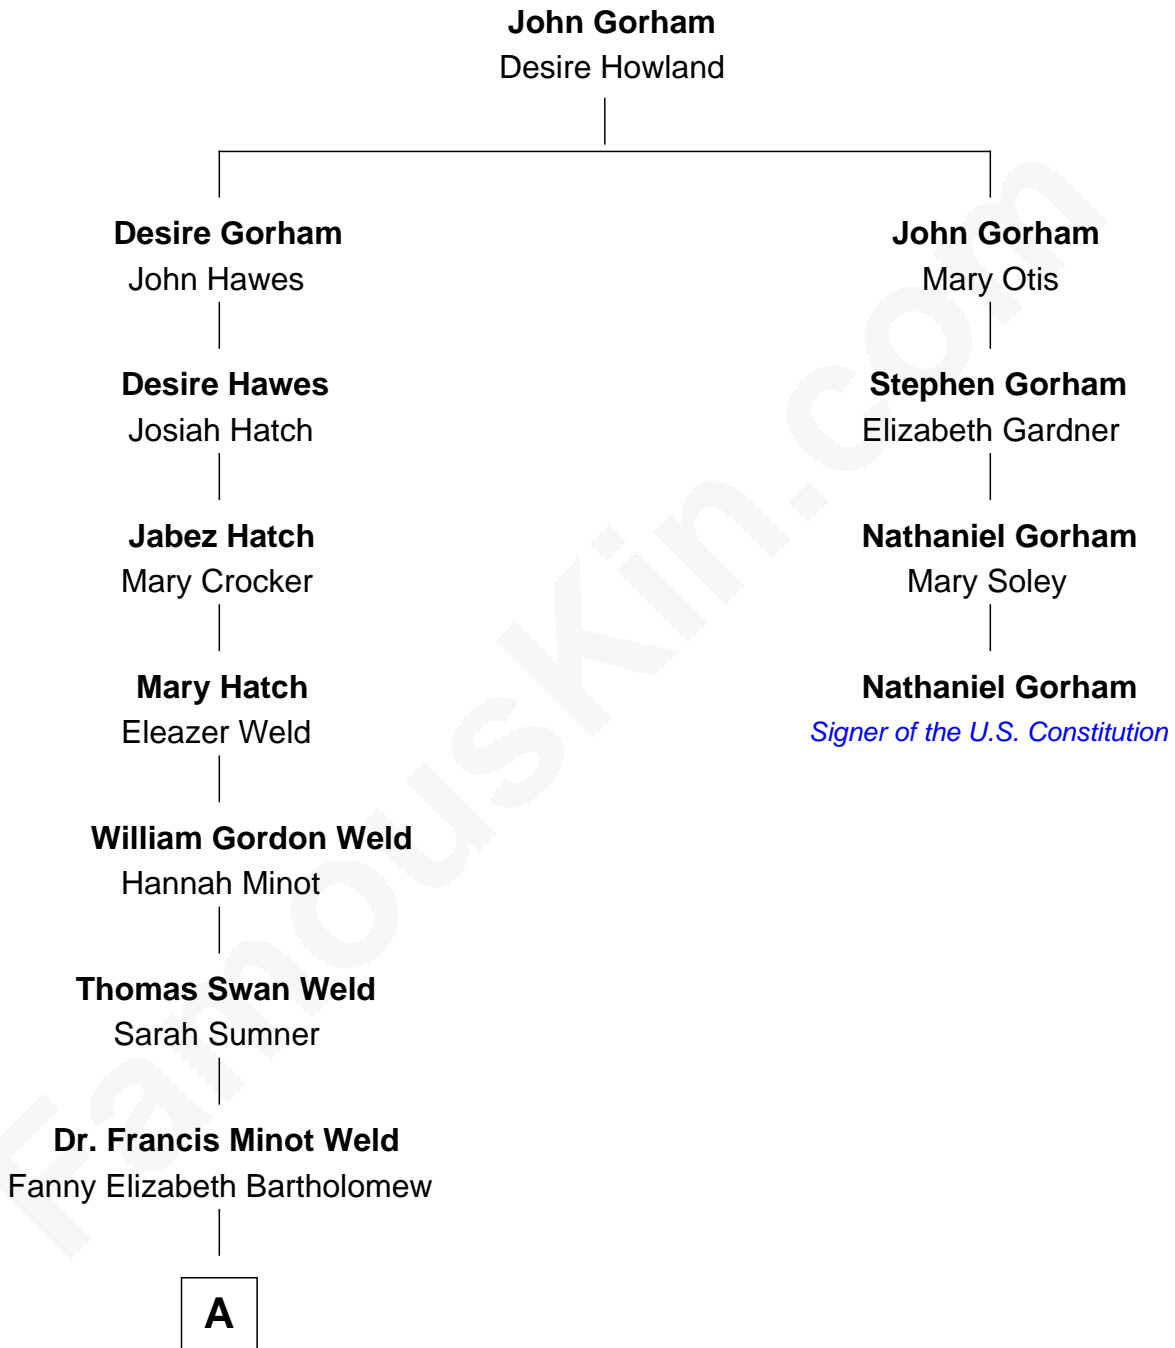

## Relationship Chart of

### Bill Weld

68th Governor of Massachusetts

3rd cousin 6 times removed of

### Nathaniel Gorham

Signer of the U.S. Constitution

**A**

—  
**Francis Minot Weld**  
Margaret Low White

—  
**David Weld**  
Mary Blake Nichols

—  
**Bill Weld**  
*68th Governor of Massachusetts*

FamousKin.com