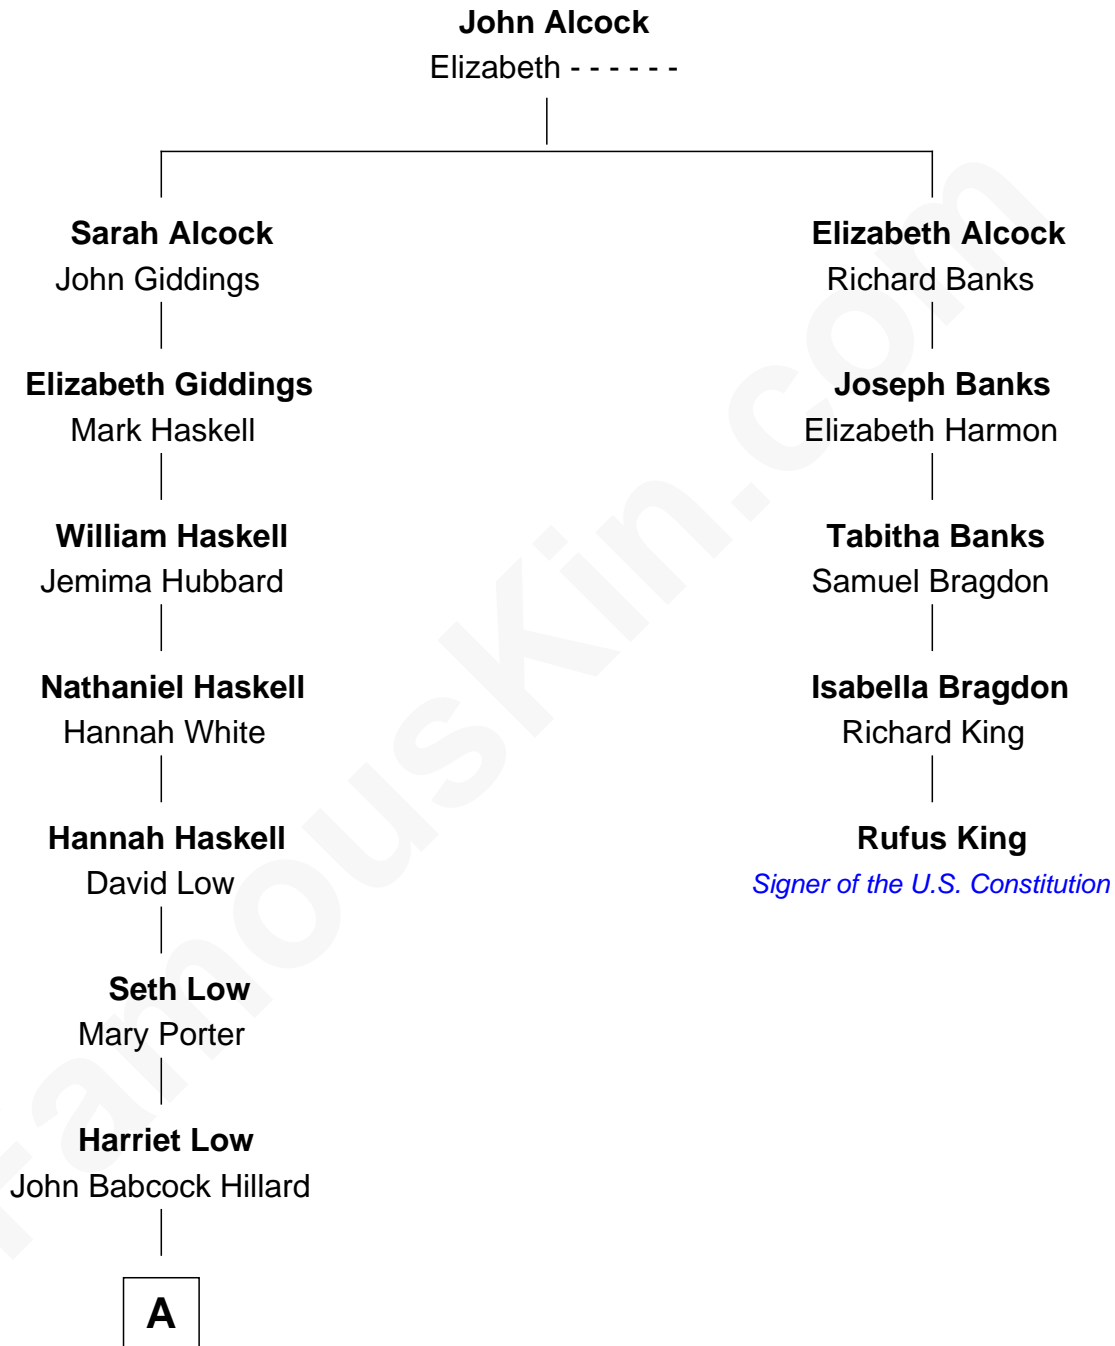

FamousKin.com Relationship Chart of

Bill Weld

68th Governor of Massachusetts

4th cousin 6 times removed of

Rufus King

Signer of the U.S. Constitution

A

—
Harriet Hillard
William Augustus White

—
Margaret Low White
Francis Minot Weld

—
David Weld
Mary Blake Nichols

—
Bill Weld
68th Governor of Massachusetts