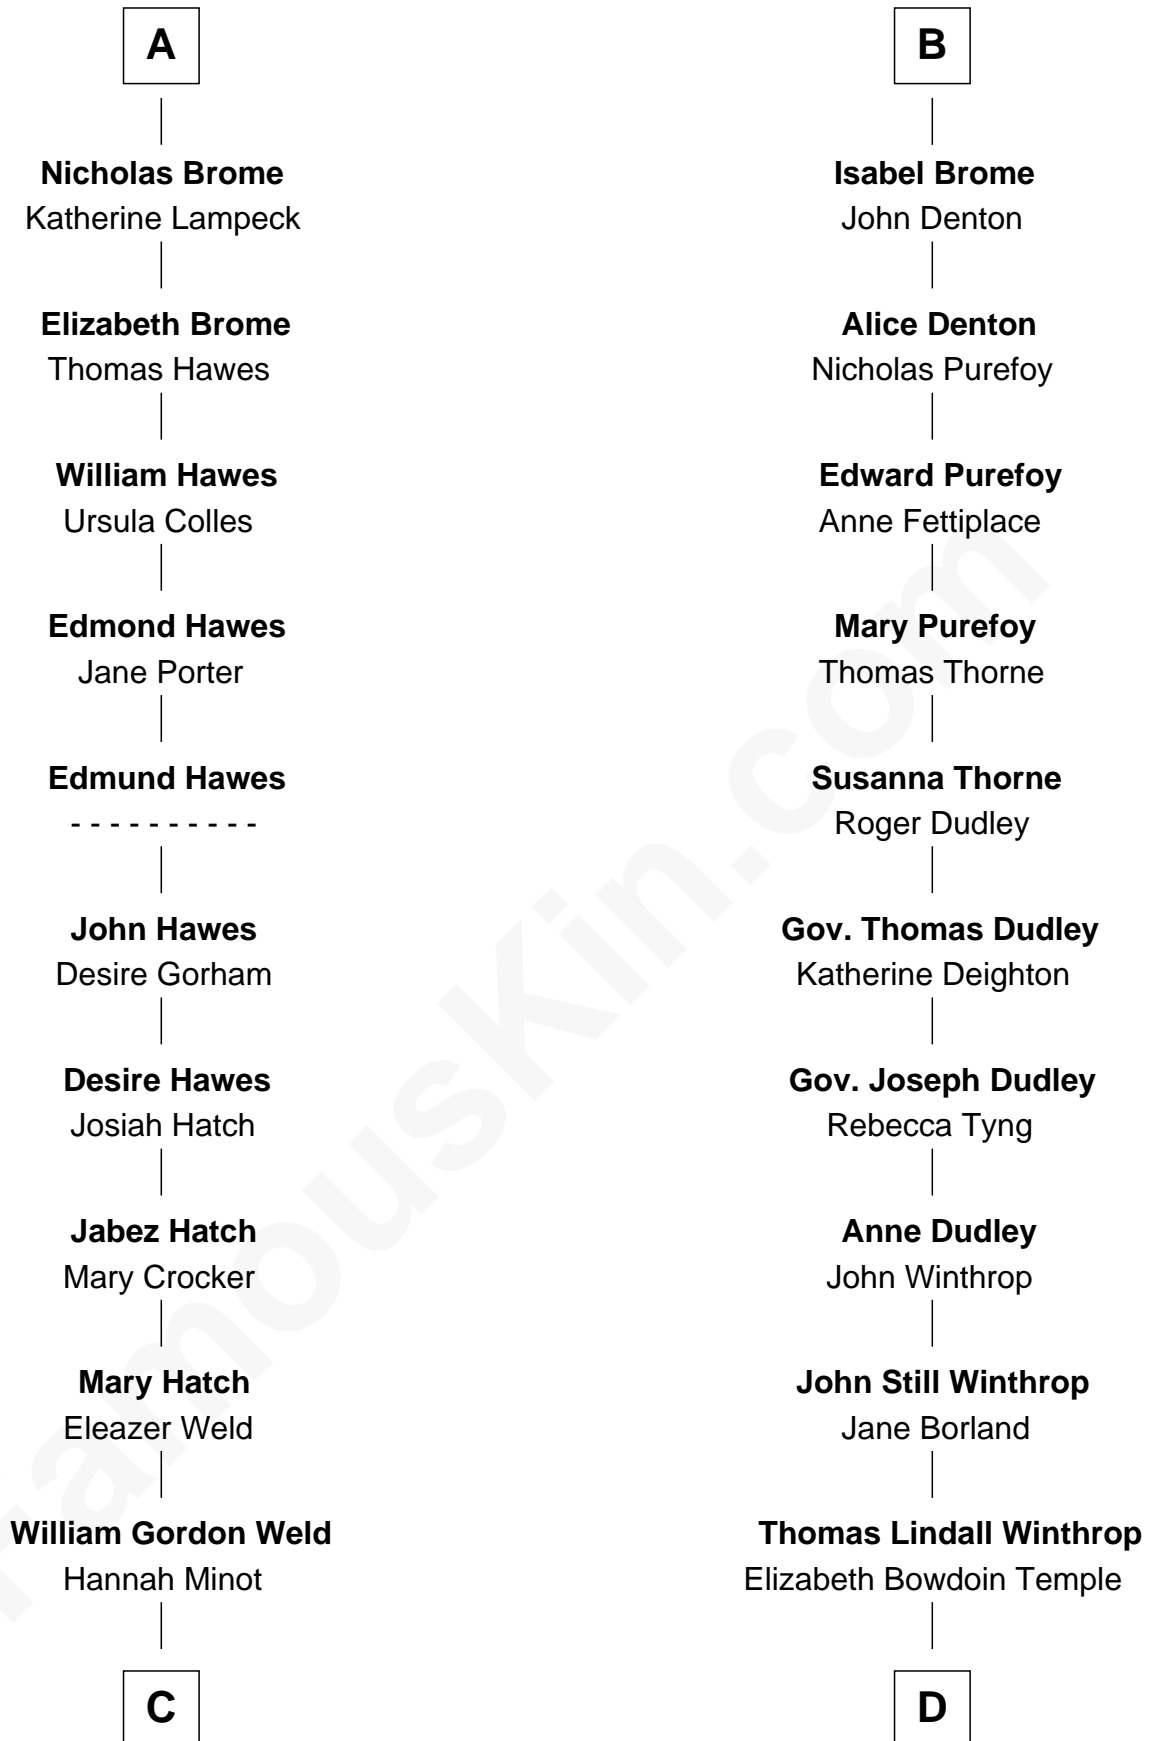

FamousKin.com Relationship Chart of

Bill Weld

68th Governor of Massachusetts

21st cousin of

John Kerry

68th U.S. Secretary of State

Richard Plantagenet

C

Thomas Swan Weld

Sarah Sumner

Dr. Francis Minot Weld

Fanny Elizabeth Bartholomew

Francis Minot Weld

Margaret Low White

David Weld

Mary Blake Nichols