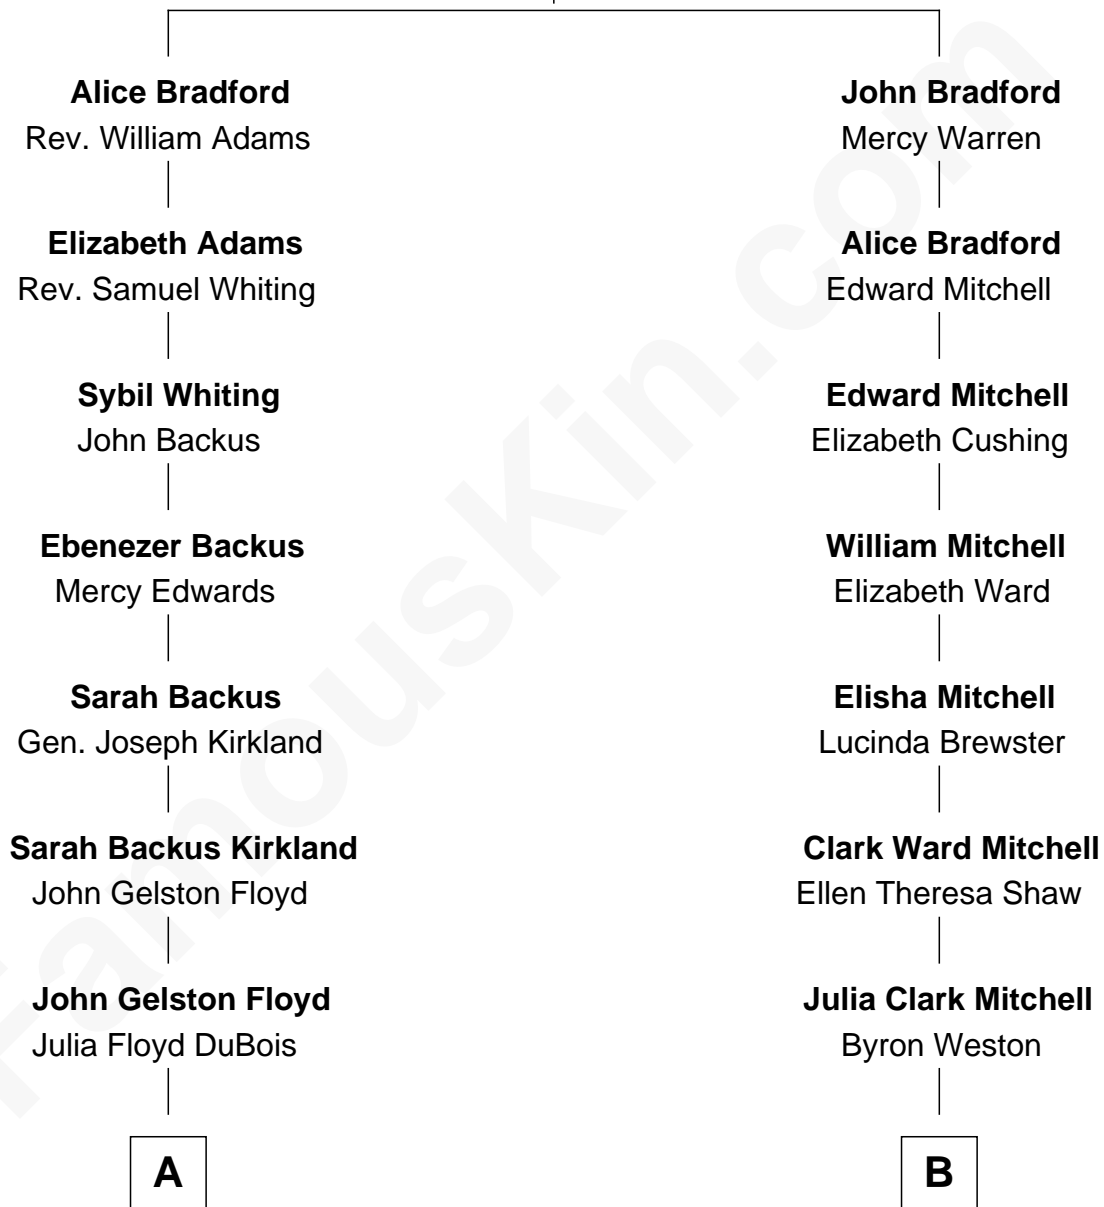

FamousKin.com Relationship Chart of

Bill Weld

68th Governor of Massachusetts

8th cousin 1 time removed of

Julia Child

American Chef, Author and TV Personality

William Bradford

Alice Richards

A

Cornelia DuBois Floyd
John Treadwell Nichols

Mary Blake Nichols
David Weld

Bill Weld
68th Governor of Massachusetts

B

Julia Carolyn Weston
John McWilliams

Julia Child
Chef, Author and TV Personality

FamousKin.com